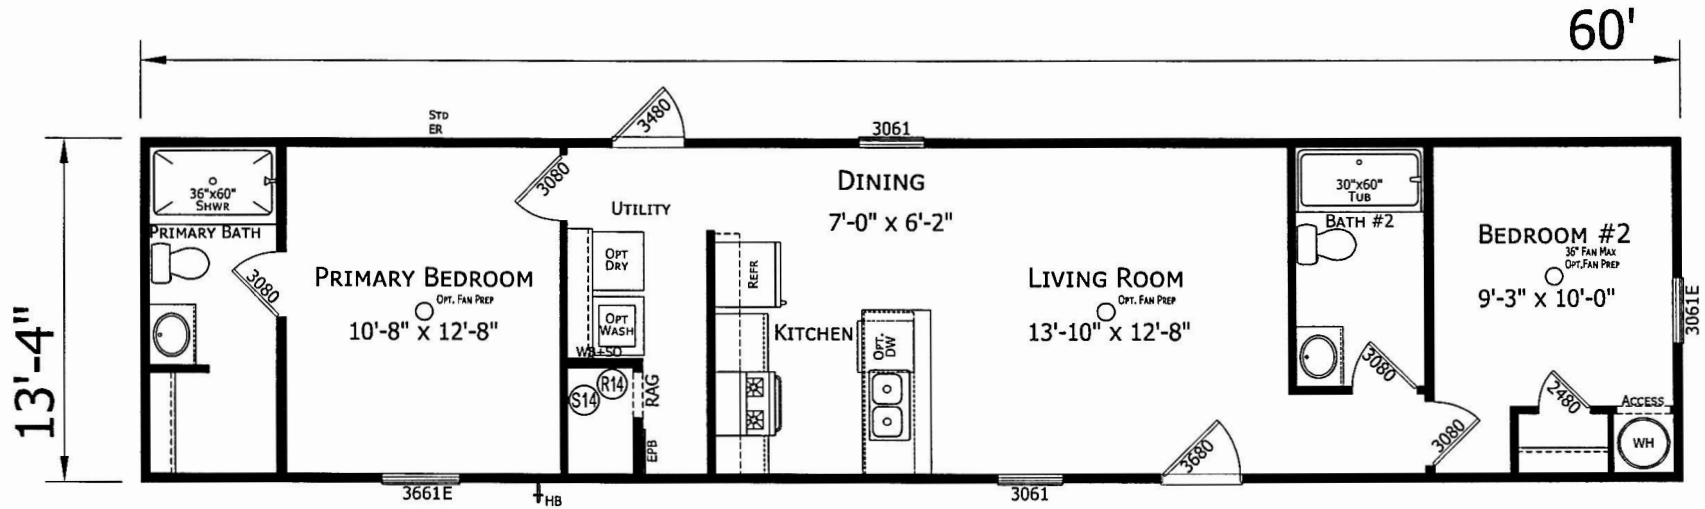

Calico

Prime Series

800 SQ. FT. (Approximate) 2 Bedroom, 2 Bath

Last Updated: 9-9-24

FACTORY EXPO HOME CENTERS
1230 SW 10th St.
Ocala, FL 34471

FloridaFactoryDirect.com | 1-800-748-2654

IMPORTANT: Alta Cima Corp reserves the right to modify, cancel or substitute products or features of this event at any time without prior notice or obligation. Pictures and other promotional materials are representative and may depict or contain floor plans, square footages, elevations, options, upgrades, extra design features, decorations, floor coverings, specialty light fixtures, custom paint and wall coverings, window treatments, landscaping, sound and alarm systems, furnishings, appliances, and other designer/decorator features and amenities that are not included as part of the home and/or may not be available at all locations. Home, pricing and community information is subject to change, and homes to prior sale, at any time without notice or obligation. ©2020 Alta Cima Corp. All rights reserved.