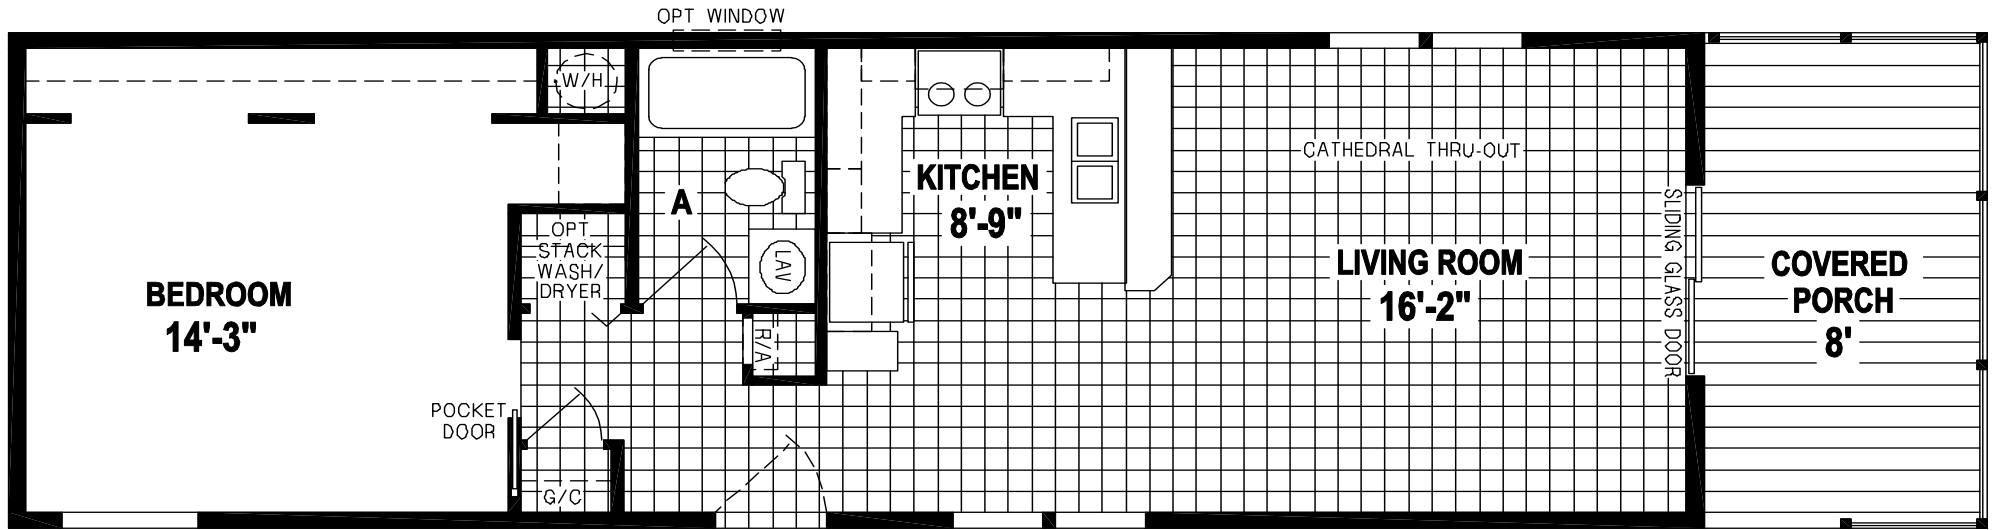

# Caroline

Palm Bay Series

**Factory Expo**  
 "Factory Direct Pricing" HOME CENTERS

**1 Bedroom, 1 Bath**  
**Approx. 741 Sq. Ft.**

Last Updated: 1-21-19

Factory Expo Home Centers  
 1230 SW 10th Street  
 Ocala, Florida 34471