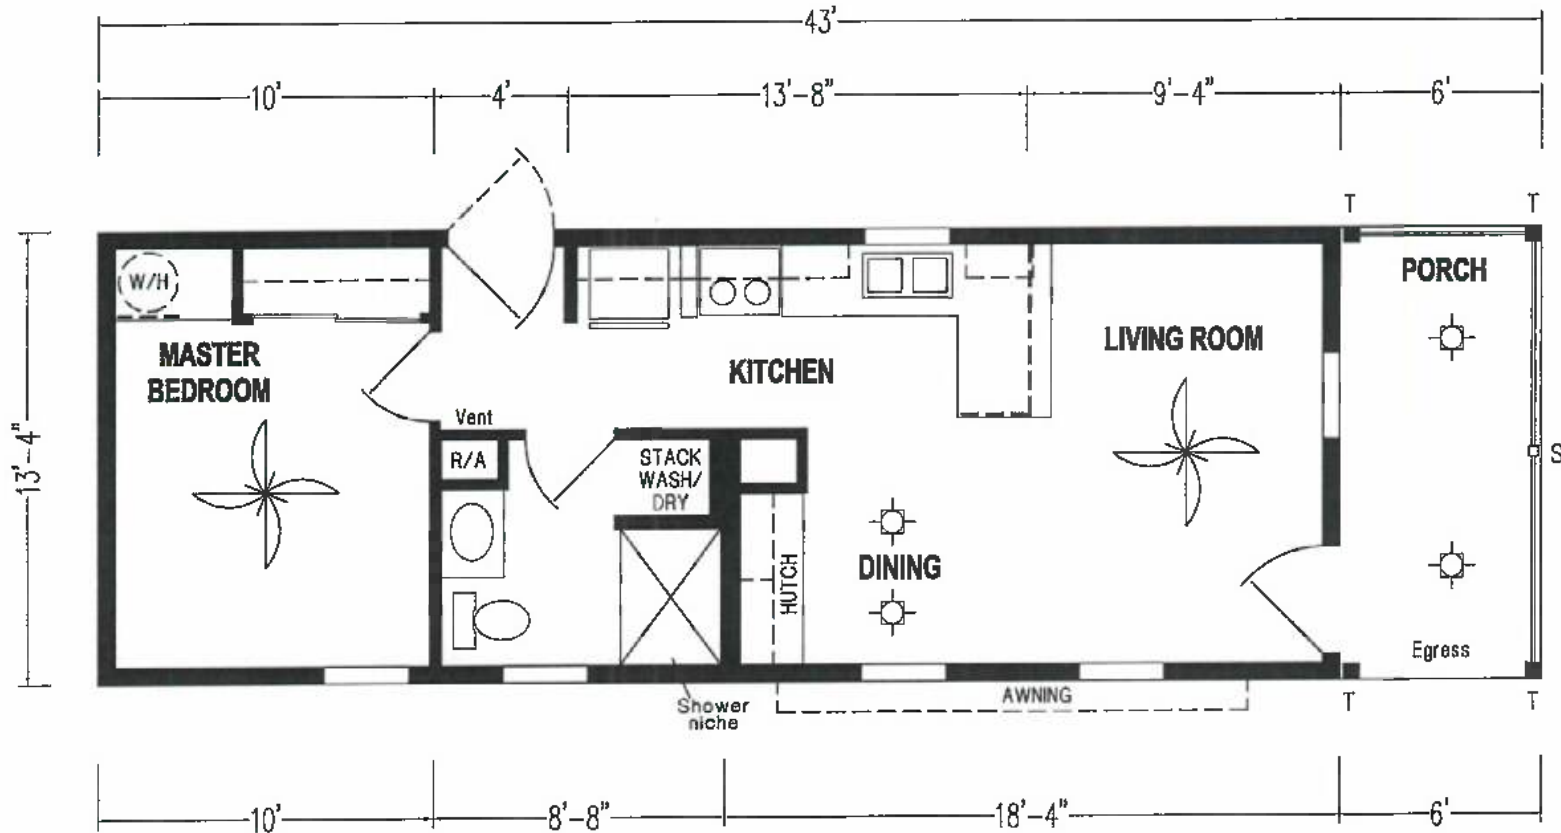

Chester

Legend Express Series

482 SQ. FT. (Approximate) 1 Bedroom, 1 Bath

Last Updated: 8-25-23

FACTORY EXPO HOME CENTERS
1230 SW 10th St.
Ocala, FL 34471

FloridaFactoryDirect.com | 1-800-748-2654

IMPORTANT: Alta Cima Corp reserves the right to modify, cancel or substitute products or features of this event at any time without prior notice or obligation. Pictures and other promotional materials are representative and may depict or contain floor plans, square footages, elevations, options, upgrades, extra design features, decorations, floor coverings, specialty light fixtures, custom paint and wall coverings, window treatments, landscaping, sound and alarm systems, furnishings, appliances, and other designer/decorator features and amenities that are not included as part of the home and/or may not be available at all locations. Home, pricing and community information is subject to change, and homes to prior sale, at any time without notice or obligation. ©2020 Alta Cima Corp. All rights reserved.