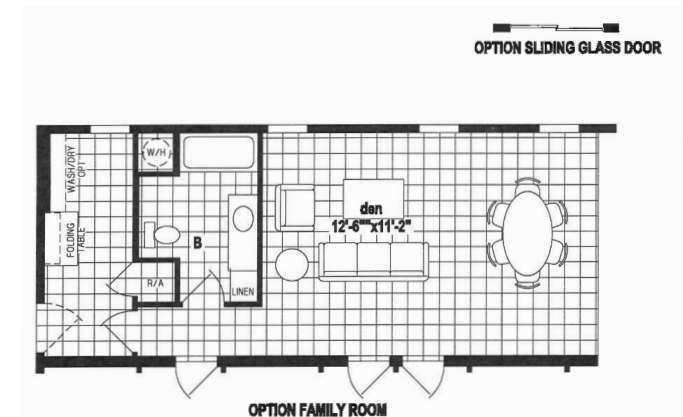

Coolee

Spectra Series

2,062 SQ. FT. (Approximate) 4 Bedroom, 2 Bath

Last Updated: 11-30-20

FACTORY EXPO HOME CENTERS
1230 SW 10th St.
Ocala, FL 34471

FloridaFactoryDirect.com | 1-800-748-2654

IMPORTANT: Alta Cima Corp reserves the right to modify, cancel or substitute products or features of this event at any time without prior notice or obligation. Pictures and other promotional materials are representative and may depict or contain floor plans, square footages, elevations, options, upgrades, extra design features, decorations, floor coverings, specialty light fixtures, custom paint and wall coverings, window treatments, landscaping, sound and alarm systems, furnishings, appliances, and other designer/decorator features and amenities that are not included as part of the home and/or may not be available at all locations. Home, pricing and community information is subject to change, and homes to prior sale, at any time without notice or obligation. ©2020 Alta Cima Corp. All rights reserved.