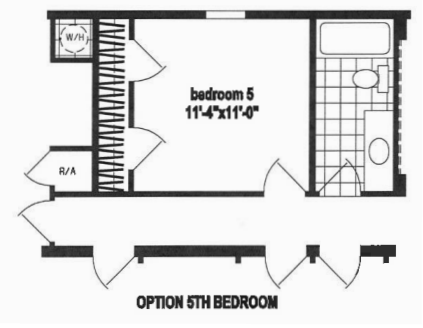

Coolee

Spectra Series

2,062 SQ. FT. (Approximate) 4 Bedroom, 2 Bath

Last Updated: 11-30-20

FACTORY EXPO HOME CENTERS
1230 SW 10th St.
Ocala, FL 34471

FloridaFactoryDirect.com | 1-800-748-2654

IMPORTANT: Alta Cima Corp reserves the right to modify, cancel or substitute products or features of this event at any time without prior notice or obligation. Pictures and other promotional materials are representative and may depict or contain floor plans, square footages, elevations, options, upgrades, extra design features, decorations, floor coverings, specialty light fixtures, custom paint and wall coverings, window treatments, landscaping, sound and alarm systems, furnishings, appliances, and other designer/decorator features and amenities that are not included as part of the home and/or may not be available at all locations. Home, pricing and community information is subject to change, and homes to prior sale, at any time without notice or obligation. ©2020 Alta Cima Corp. All rights reserved.