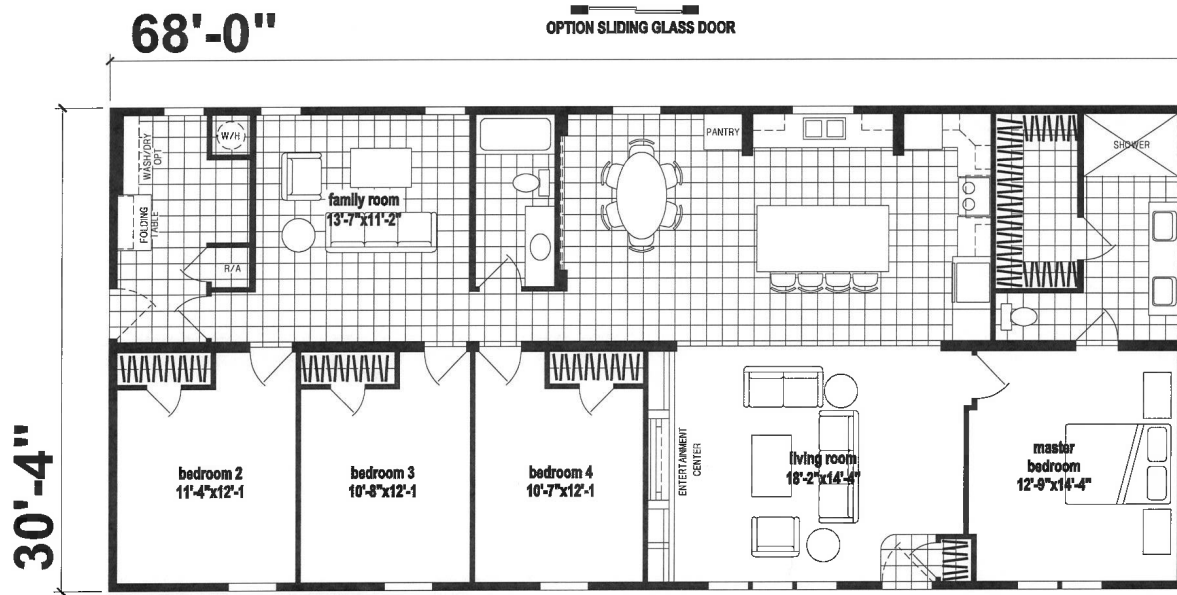

Coolee

Spectra Series

2,062 SQ. FT. (Approximate) 4 Bedroom, 2 Bath

Last Updated: 11-30-20

FACTORY EXPO HOME CENTERS
1230 SW 10th St.
Ocala, FL 34471

FloridaFactoryDirect.com | 1-800-748-2654

IMPORTANT: Alta Cima Corp reserves the right to modify, cancel or substitute products or features of this event at any time without prior notice or obligation. Pictures and other promotional materials are representative and may depict or contain floor plans, square footages, elevations, options, upgrades, extra design features, decorations, floor coverings, specialty light fixtures, custom paint and wall coverings, window treatments, landscaping, sound and alarm systems, furnishings, appliances, and other designer/decorator features and amenities that are not included as part of the home and/or may not be available at all locations. Home, pricing and community information is subject to change, and homes to prior sale, at any time without notice or obligation. ©2020 Alta Cima Corp. All rights reserved.