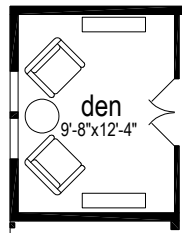

Cutler

Silver Springs Limited Series

1,456 SQ. FT. (Approximate) 3 Bedrooms, 2 Baths

Last Updated: 10-26-23

OPTION DEN

OPTION DEN
(@51% WIND ZONE)

OPTION
AIR HANDLER

OPTION MASTER
BEDROOM CLOSET
(W/PT AIR HANDLER)