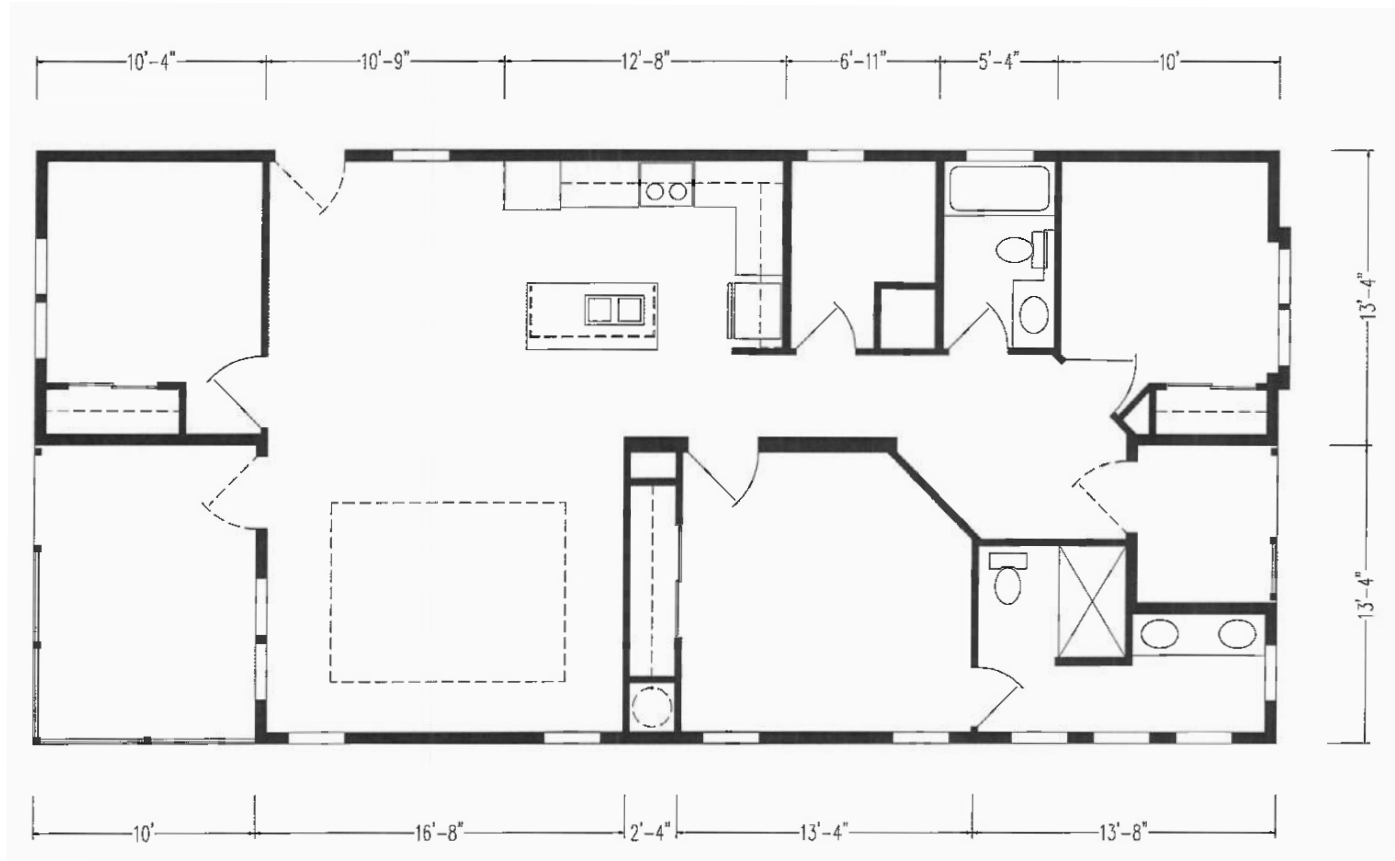

Cutler

Silver Springs Limited Series

1,456 SQ. FT. (Approximate) 3 Bedrooms, 2 Baths

Last Updated: 10-26-23

OPTION DEN

OPTION DEN
(@51% WIND ZONE)

OPTION
AIR HANDLER

OPTION MASTER
BEDROOM CLOSET
(W/PT AIR HANDLER)

FACTORY EXPO HOME CENTERS
1230 SW 10th St.
Ocala, FL 34471

FloridaFactoryDirect.com | 1-800-748-2654

IMPORTANT: Alta Cima Corp reserves the right to modify, cancel or substitute products or features of this event at any time without prior notice or obligation. Pictures and other promotional materials are representative and may depict or contain floor plans, square footages, elevations, options, upgrades, extra design features, decorations, floor coverings, specialty light fixtures, custom paint and wall coverings, window treatments, landscaping, sound and alarm systems, furnishings, appliances, and other designer/decorator features and amenities that are not included as part of the home and/or may not be available at all locations. Home, pricing and community information is subject to change, and homes to prior sale, at any time without notice or obligation. ©2020 Alta Cima Corp. All rights reserved.