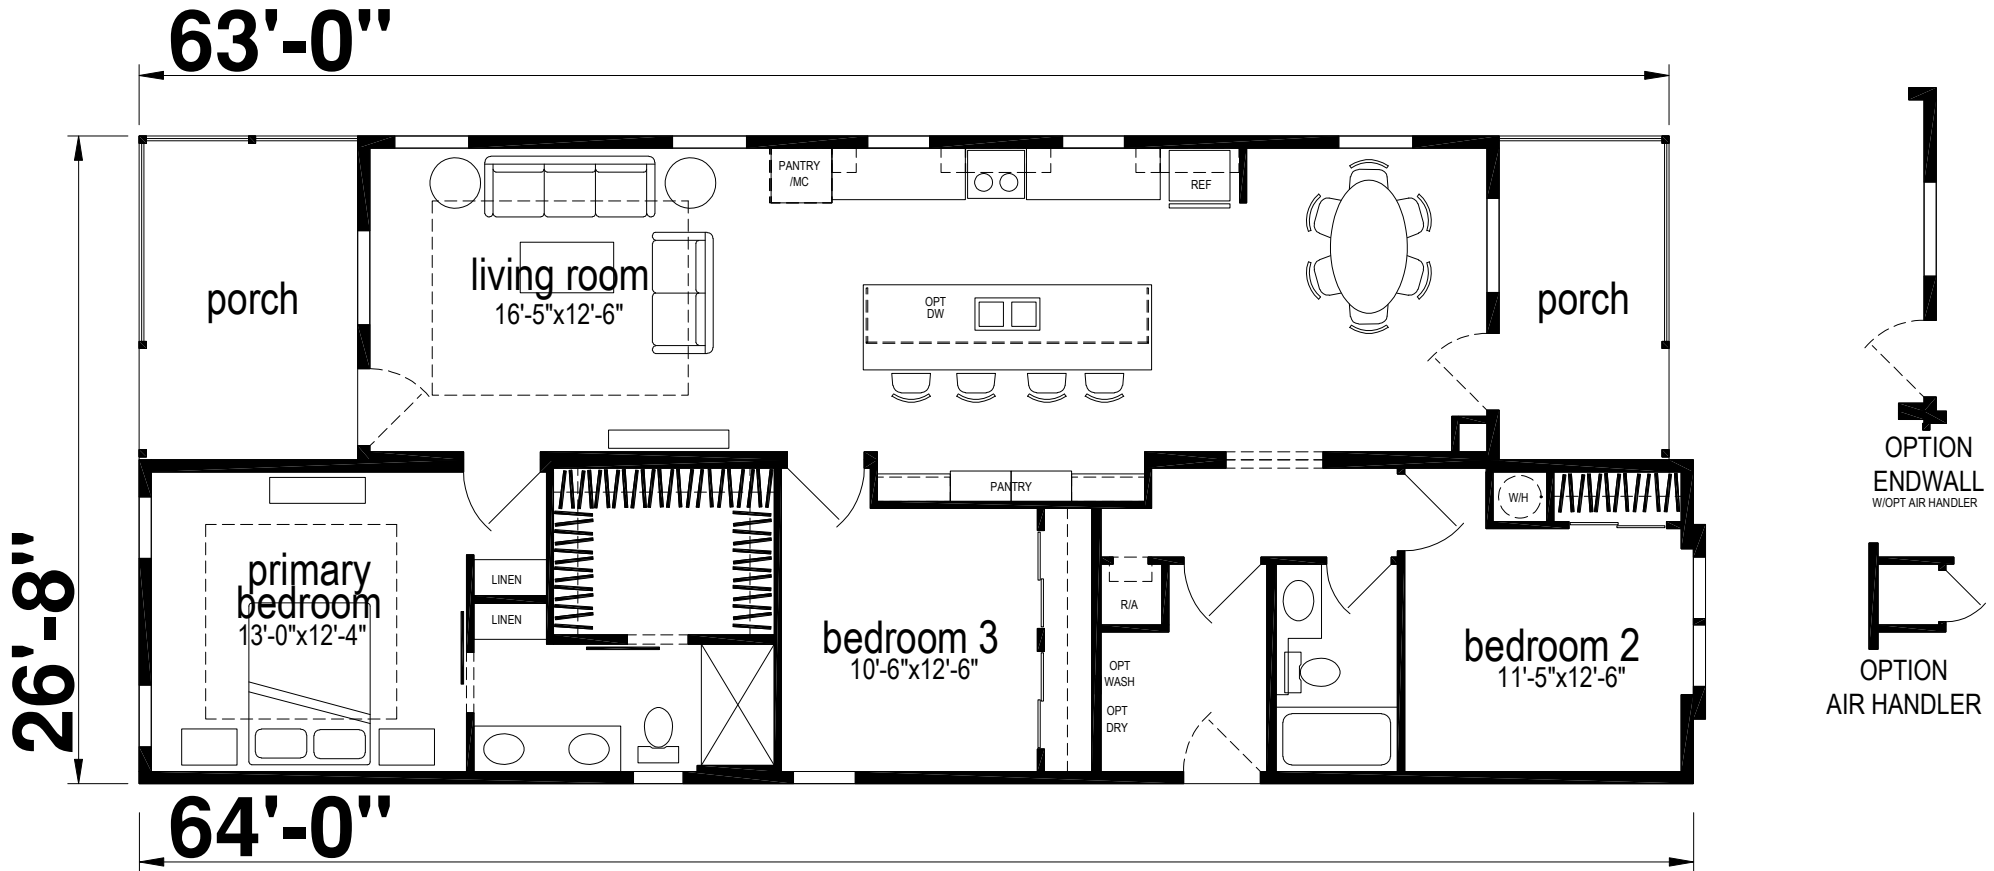

Dawes

Silver Springs Limited Series

1484 SQ. FT. (Approximate) 3 Bedrooms, 2 Baths

Last Updated: 1-23-25

FACTORY EXPO HOME CENTERS
 1230 SW 10th St.
 Ocala, FL 34471

FloridaFactoryDirect.com | 1-800-748-2654