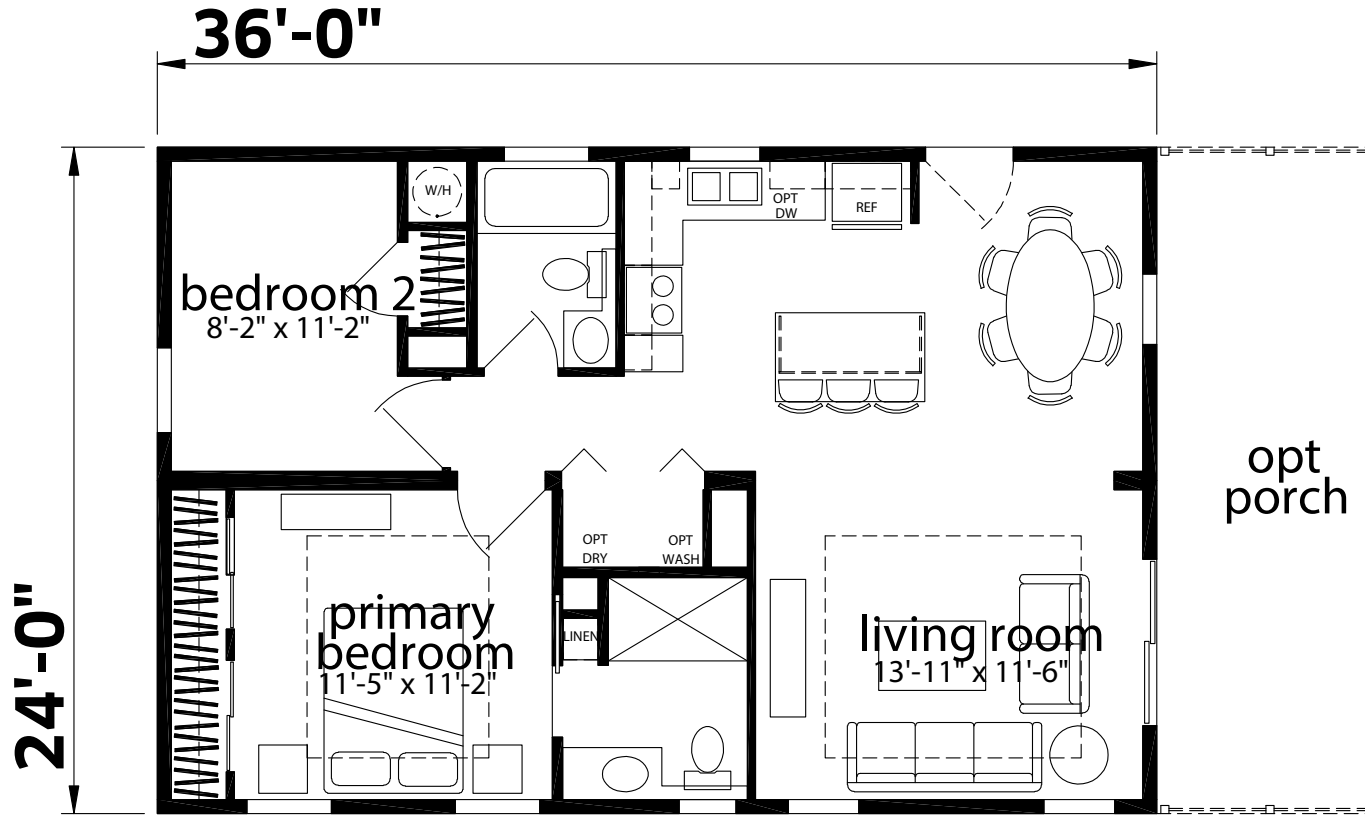

Hallandale

Silver Springs Limited Series

864 SQ. FT. (Approximate) 2 Bedroom, 2 Bath

Last Updated: 4-4-24

FACTORY EXPO HOME CENTERS
1230 SW 10th St.
Ocala, FL 34471

FloridaFactoryDirect.com | 1-800-748-2654