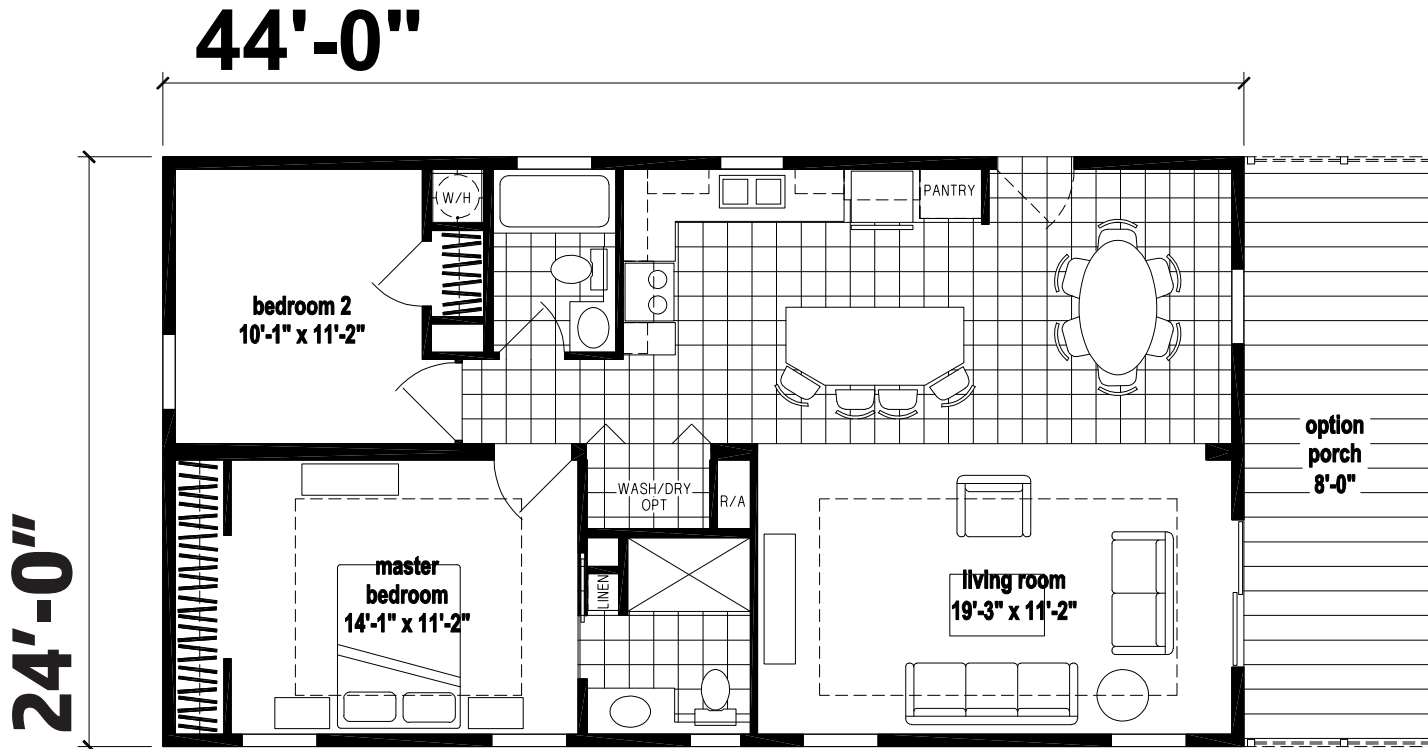

# Holly Hill

Silver Springs Limited Series

1,054 SQ. FT. (Approximate) 2 Bedroom, 2 Bath

Last Updated: 7-1-22

**FACTORY EXPO HOME CENTERS**  
1230 SW 10th St.  
Ocala, FL 34471

**FloridaFactoryDirect.com | 1-800-748-2654**