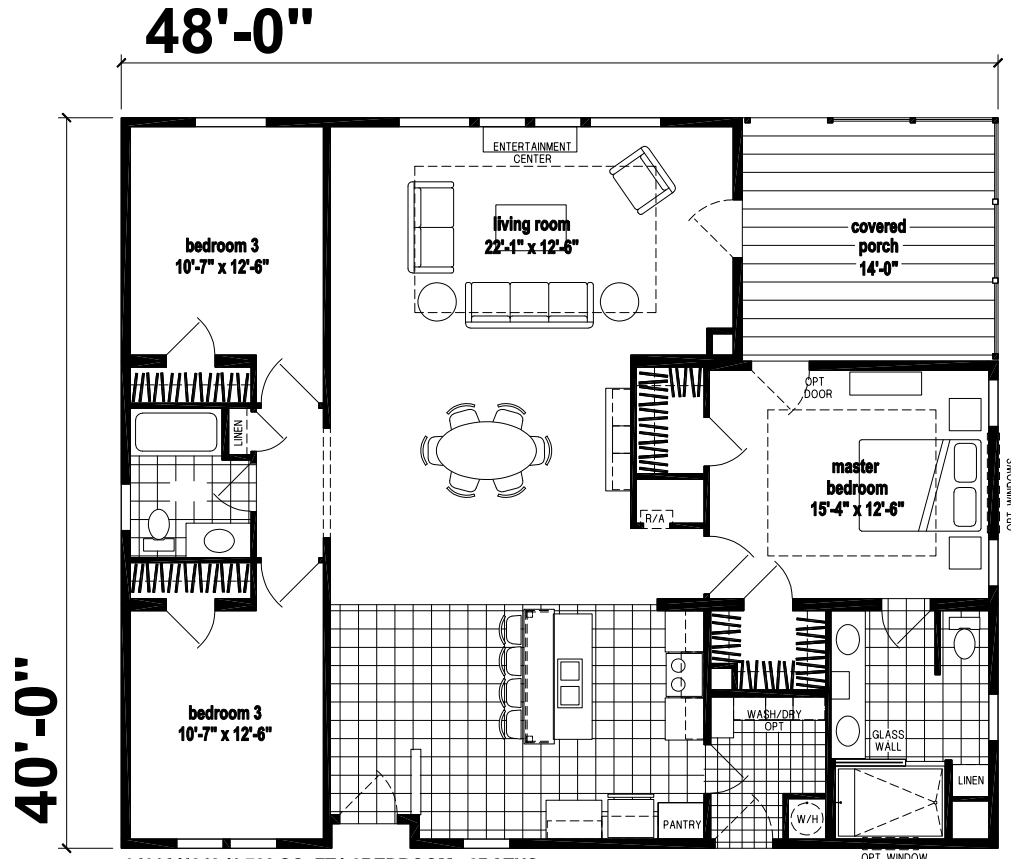

# Langefield

Silver Springs Elite Series

1,882 SQ. FT. (Approximate) 3 Bedroom, 2 Bath

Last Updated: 7-1-22

**FACTORY EXPO HOME CENTERS**  
1230 SW 10th St.  
Ocala, FL 34471

**FloridaFactoryDirect.com | 1-800-748-2654**