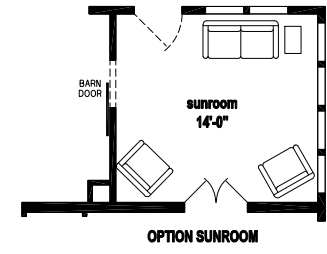

# Langefield

Silver Springs Elite Series

1,882 SQ. FT. (Approximate) 3 Bedroom, 2 Bath

Last Updated: 7-1-22

**FACTORY EXPO HOME CENTERS**  
1230 SW 10th St.  
Ocala, FL 34471

**FloridaFactoryDirect.com | 1-800-748-2654**