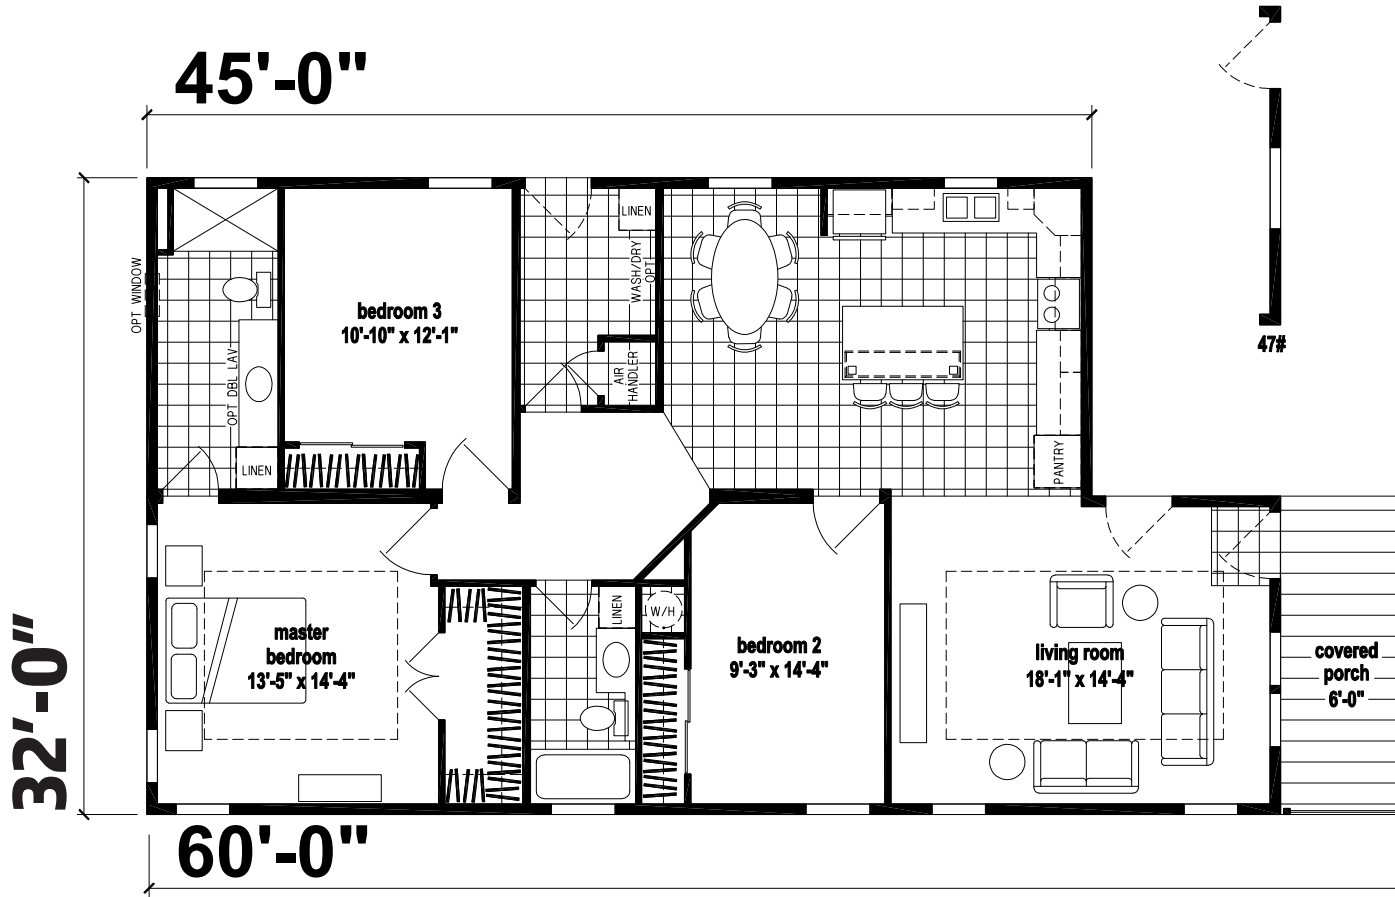

McKinnon

Silver Springs Limited Series

1,500 SQ. FT. (Approximate) 3 Bedrooms, 2 Baths

Last Updated: 7-1-22

FACTORY EXPO HOME CENTERS
1230 SW 10th St.
Ocala, FL 34471

FloridaFactoryDirect.com | 1-800-748-2654