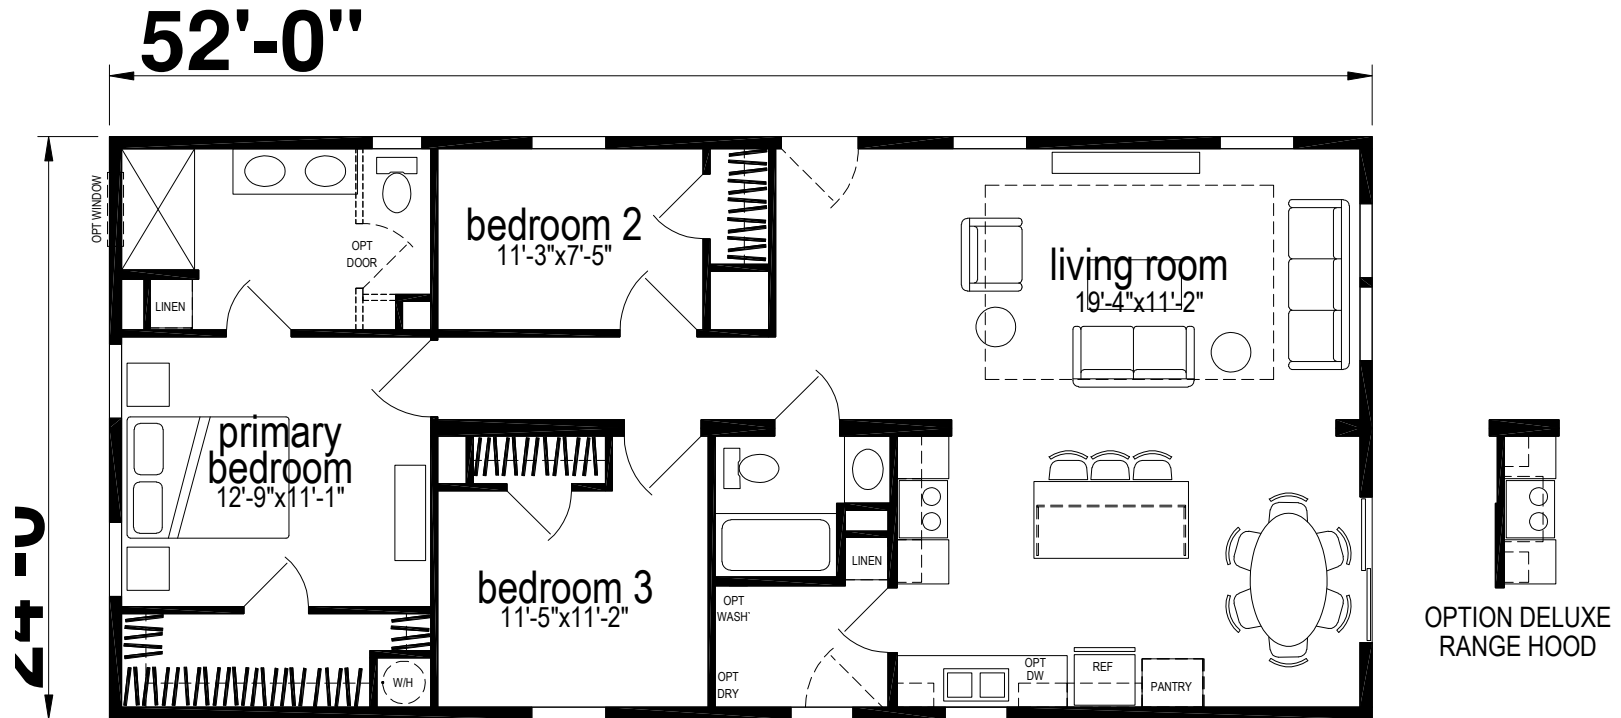

# Melbourne

Silver Springs Limited Series

1,248 SQ. FT. (Approximate) 3 Bedrooms, 2 Baths

Last Updated: 10-31-23

**FACTORY EXPO HOME CENTERS**  
1230 SW 10th St.  
Ocala, FL 34471

**FloridaFactoryDirect.com | 1-800-748-2654**