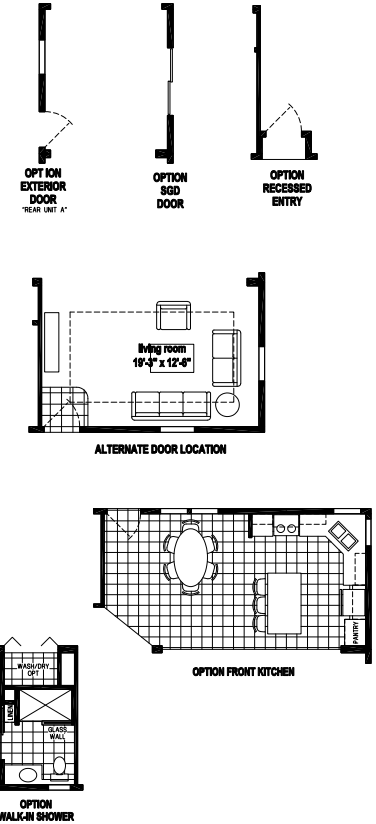

Morriston

Silver Springs Limited Series

1,159 SQ. FT. (Approximate) 2 Bedrooms, 2 Baths

Last Updated: 7-1-22

FACTORY EXPO HOME CENTERS
1230 SW 10th St.
Ocala, FL 34471

FloridaFactoryDirect.com | 1-800-748-2654