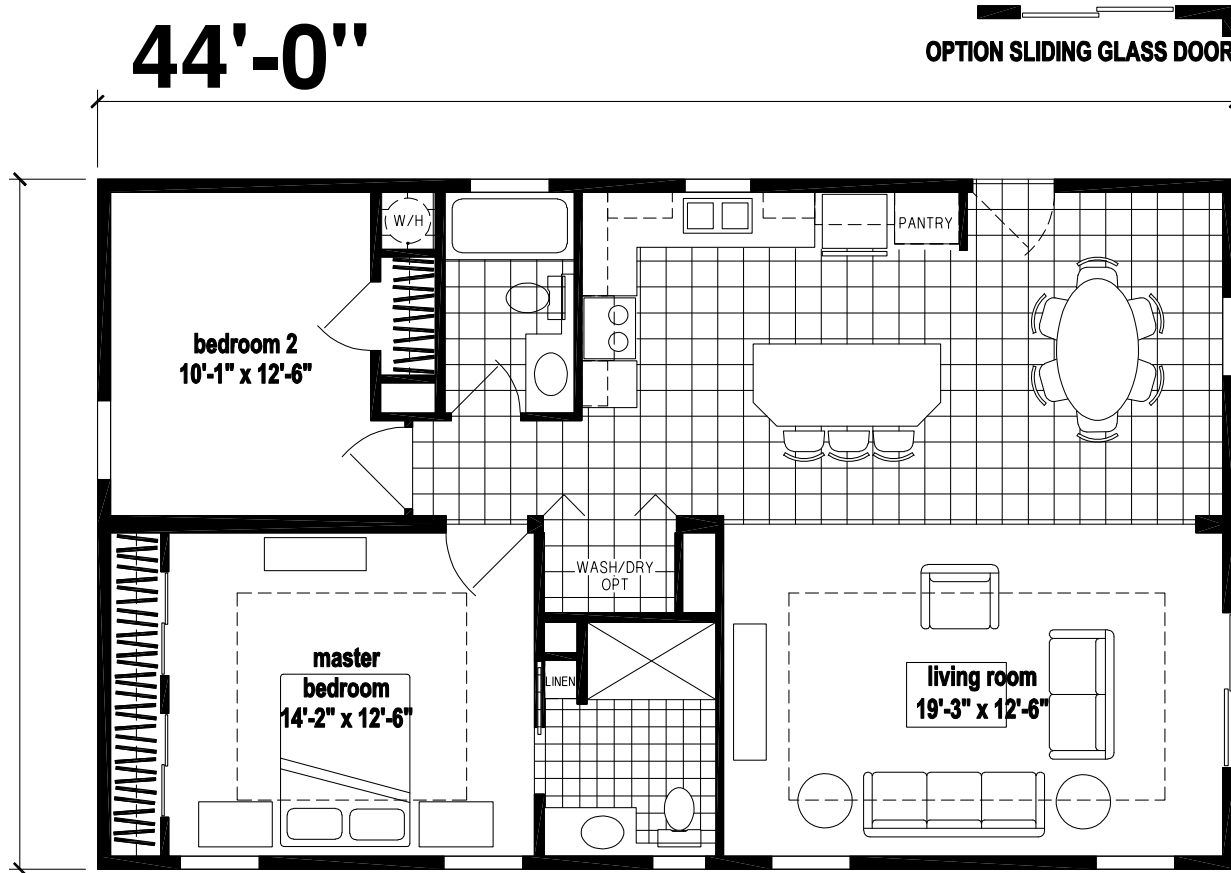

Morriston

Silver Springs Limited Series

1,159 SQ. FT. (Approximate) 2 Bedrooms, 2 Baths

Last Updated: 7-1-22

FACTORY EXPO HOME CENTERS
1230 SW 10th St.
Ocala, FL 34471

FloridaFactoryDirect.com | 1-800-748-2654