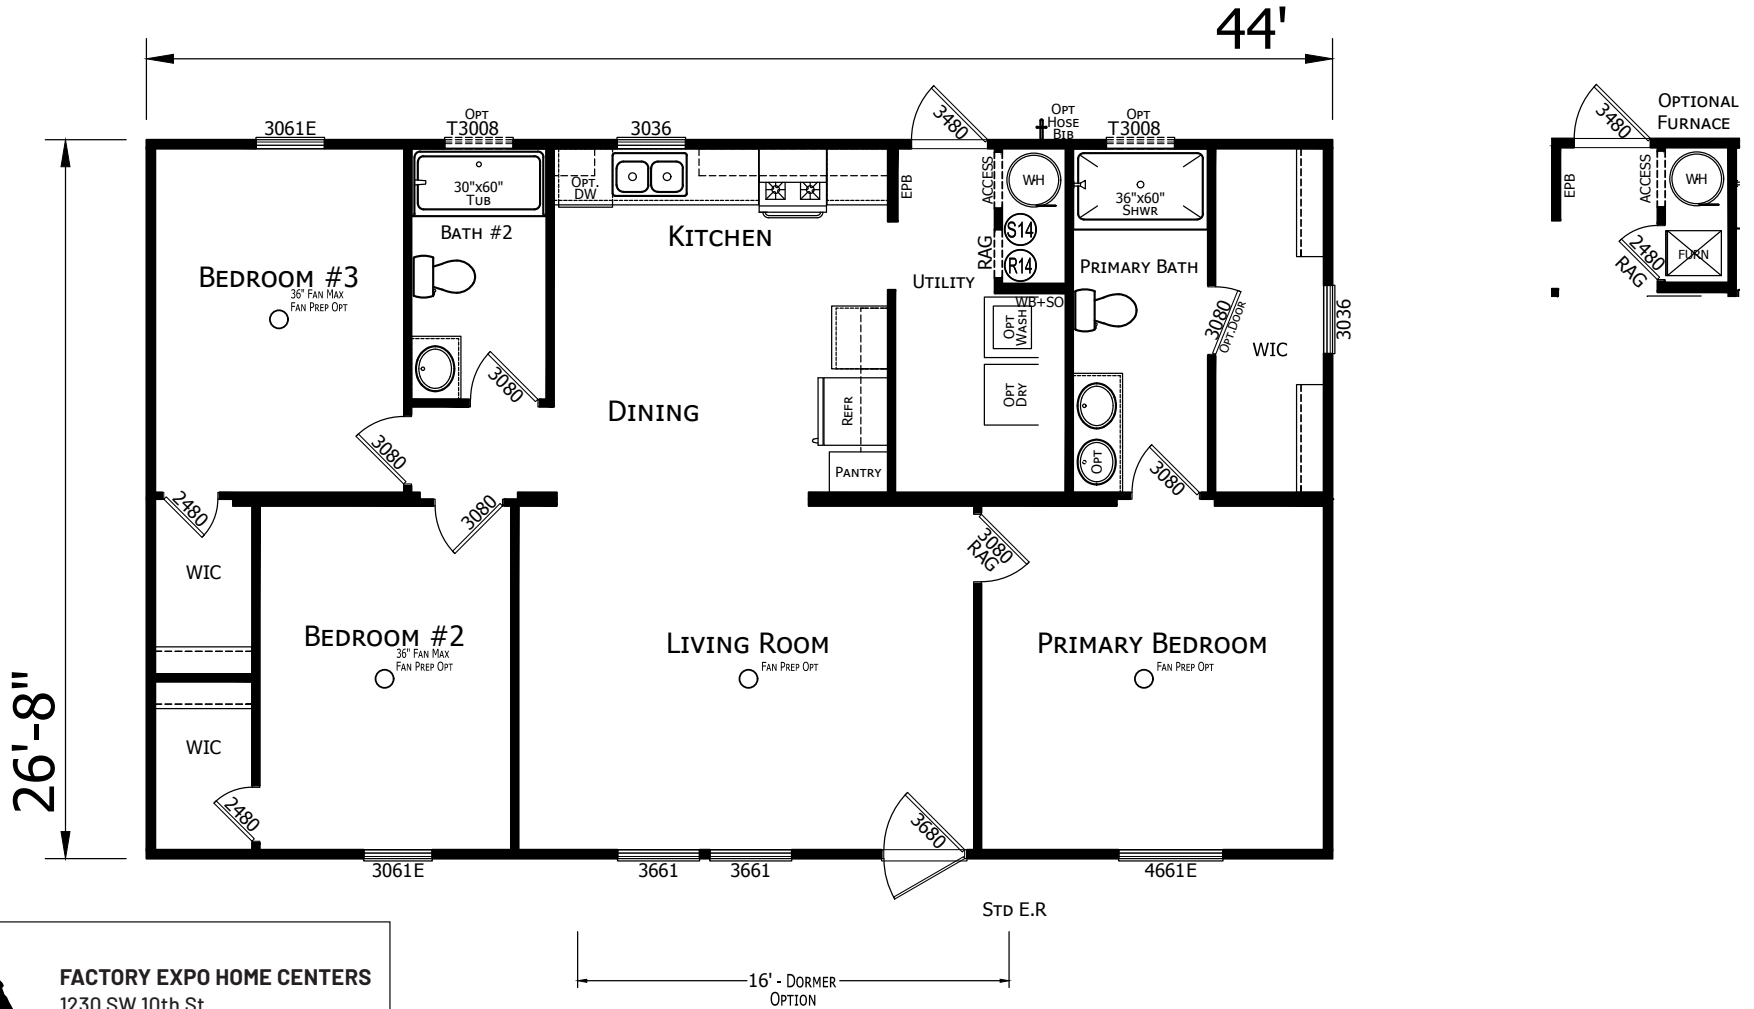

Ortega

Prime Series

1,173 SQ. FT. (Approximate) 3 Bedroom, 2 Bath

Last Updated: 10-3-24

FACTORY EXPO HOME CENTERS
1230 SW 10th St.
Ocala, FL 34471

FloridaFactoryDirect.com | 1-800-748-2654

IMPORTANT: Alta Cima Corp reserves the right to modify, cancel or substitute products or features of this event at any time without prior notice or obligation. Pictures and other promotional materials are representative and may depict or contain floor plans, square footages, elevations, options, upgrades, extra design features, decorations, floor coverings, specialty light fixtures, custom paint and wall coverings, window treatments, landscaping, sound and alarm systems, furnishings, appliances, and other designer/decorator features and amenities that are not included as part of the home and/or may not be available at all locations. Home, pricing and community information is subject to change, and homes to prior sale, at any time without notice or obligation. ©2020 Alta Cima Corp. All rights reserved.