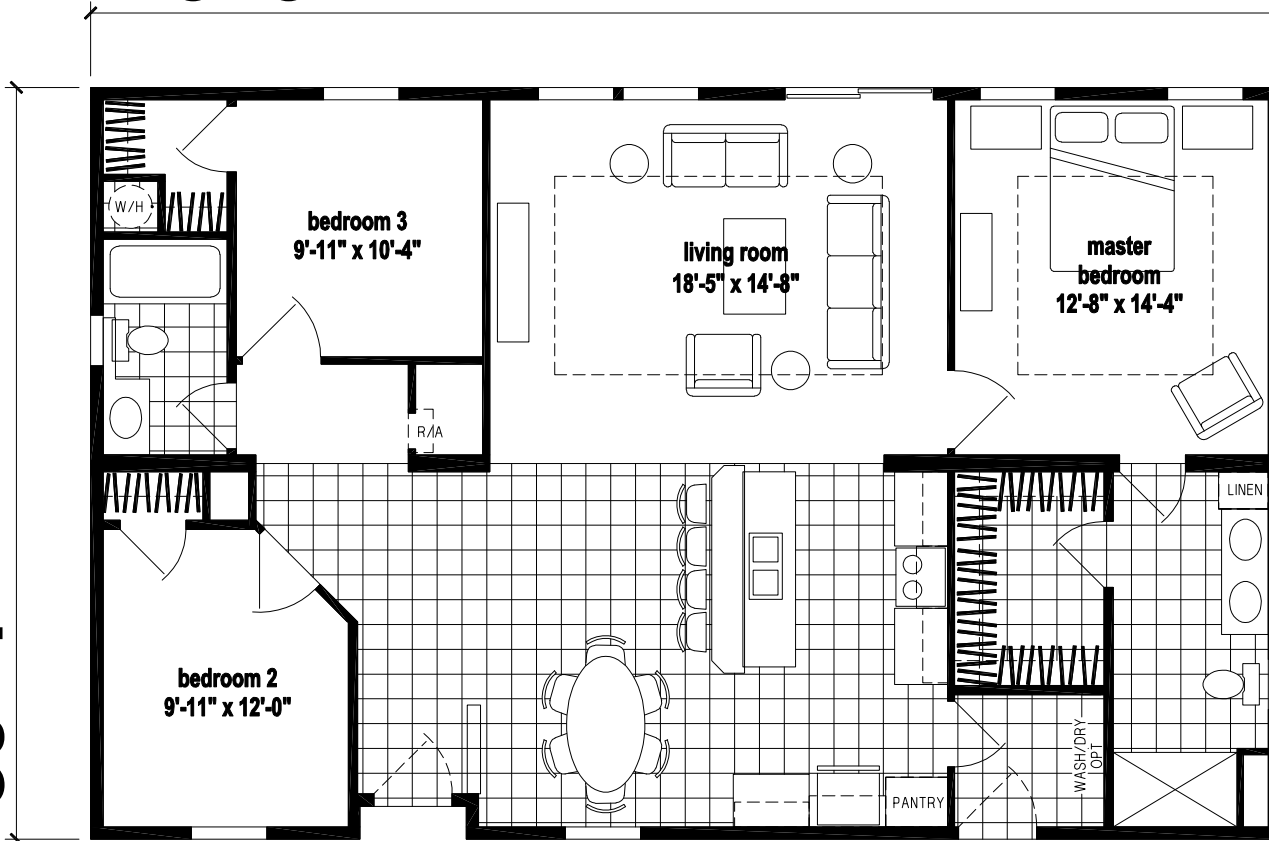

Palm River

Silver Springs Limited Series

1,455 SQ. FT. (Approximate) 3 Bedrooms, 2 Baths

Last Updated: 7-1-22

48'-0"

30'-4"

FACTORY EXPO HOME CENTERS
1230 SW 10th St.
Ocala, FL 34471

FloridaFactoryDirect.com | 1-800-748-2654