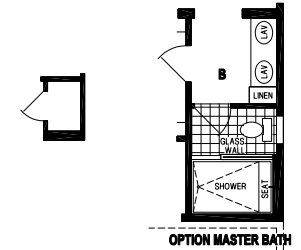

Palm River

Silver Springs Limited Series

1,455 SQ. FT. (Approximate) 3 Bedrooms, 2 Baths

Last Updated: 7-1-22

48'-0"

30'-4"

FACTORY EXPO HOME CENTERS
1230 SW 10th St.
Ocala, FL 34471

FloridaFactoryDirect.com | 1-800-748-2654