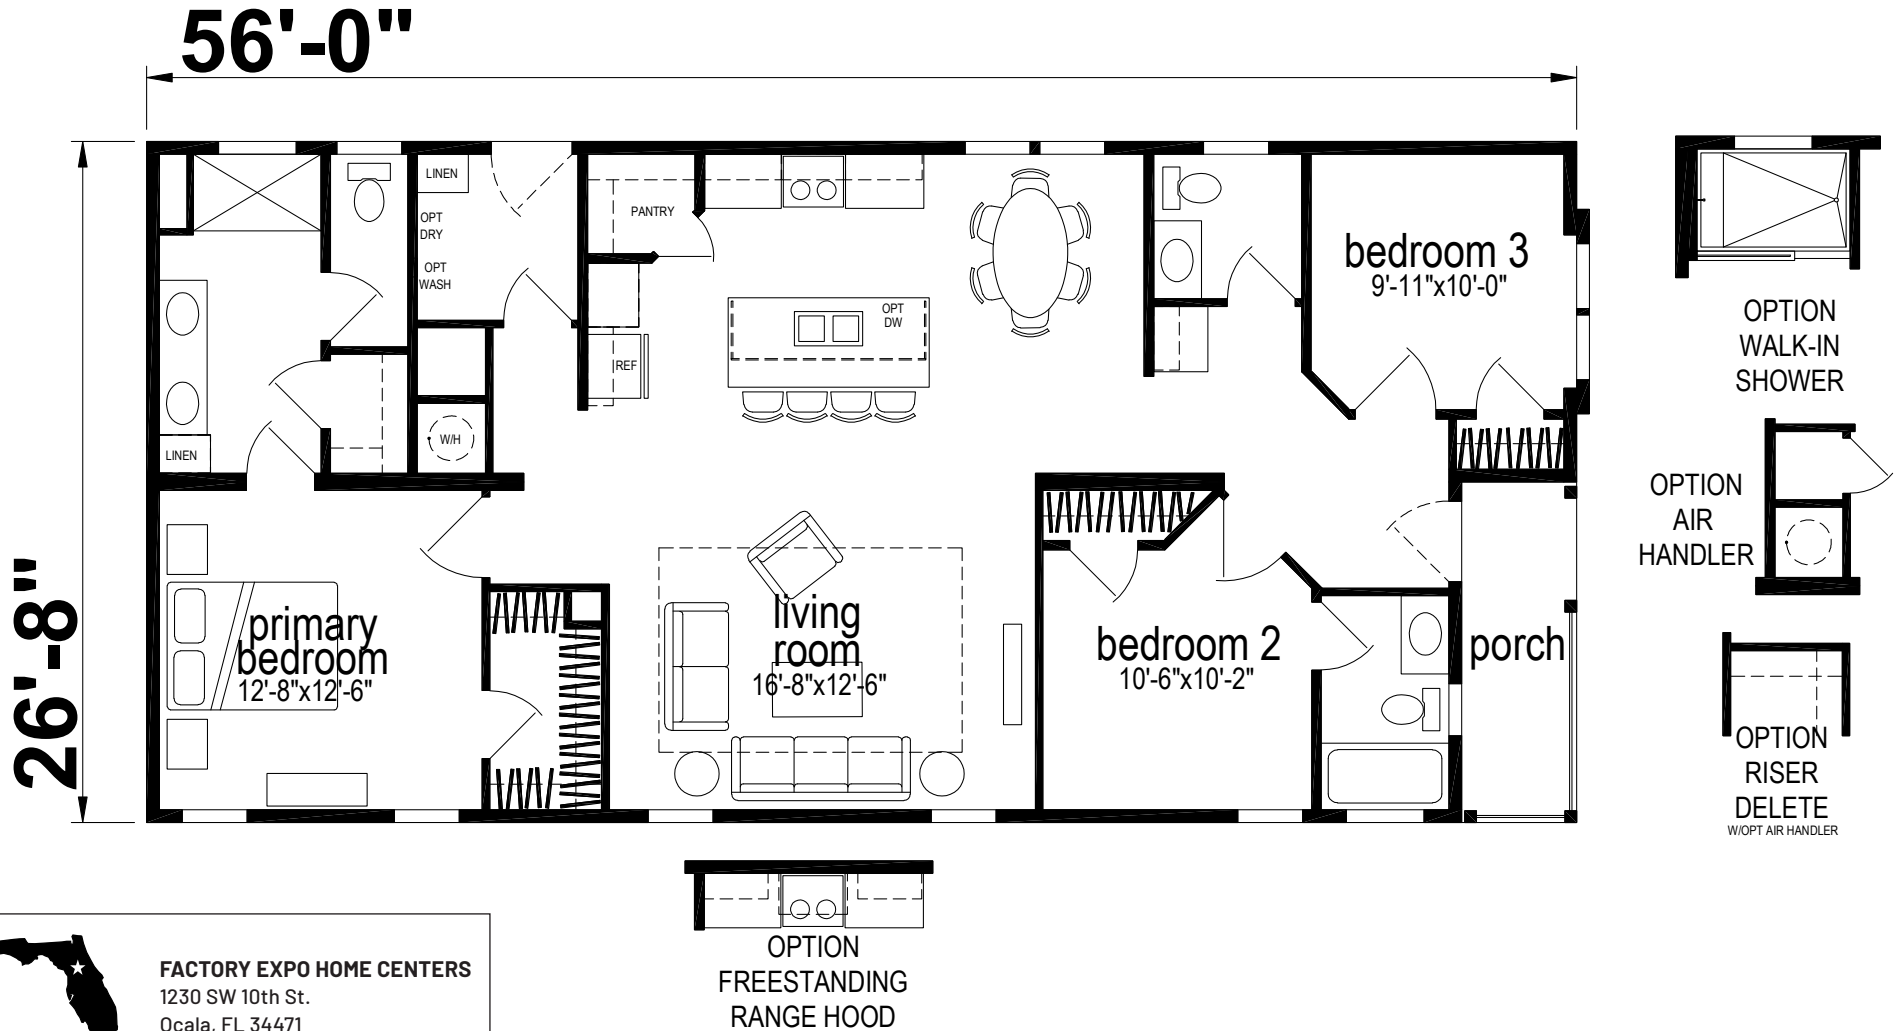

Parson

Silver Springs Limited Series

1,437 SQ. FT. (Approximate) 3 Bedrooms, 2 Baths

Last Updated: 9-16-24

FACTORY EXPO HOME CENTERS
1230 SW 10th St.
Ocala, FL 34471

FloridaFactoryDirect.com | 1-800-748-2654