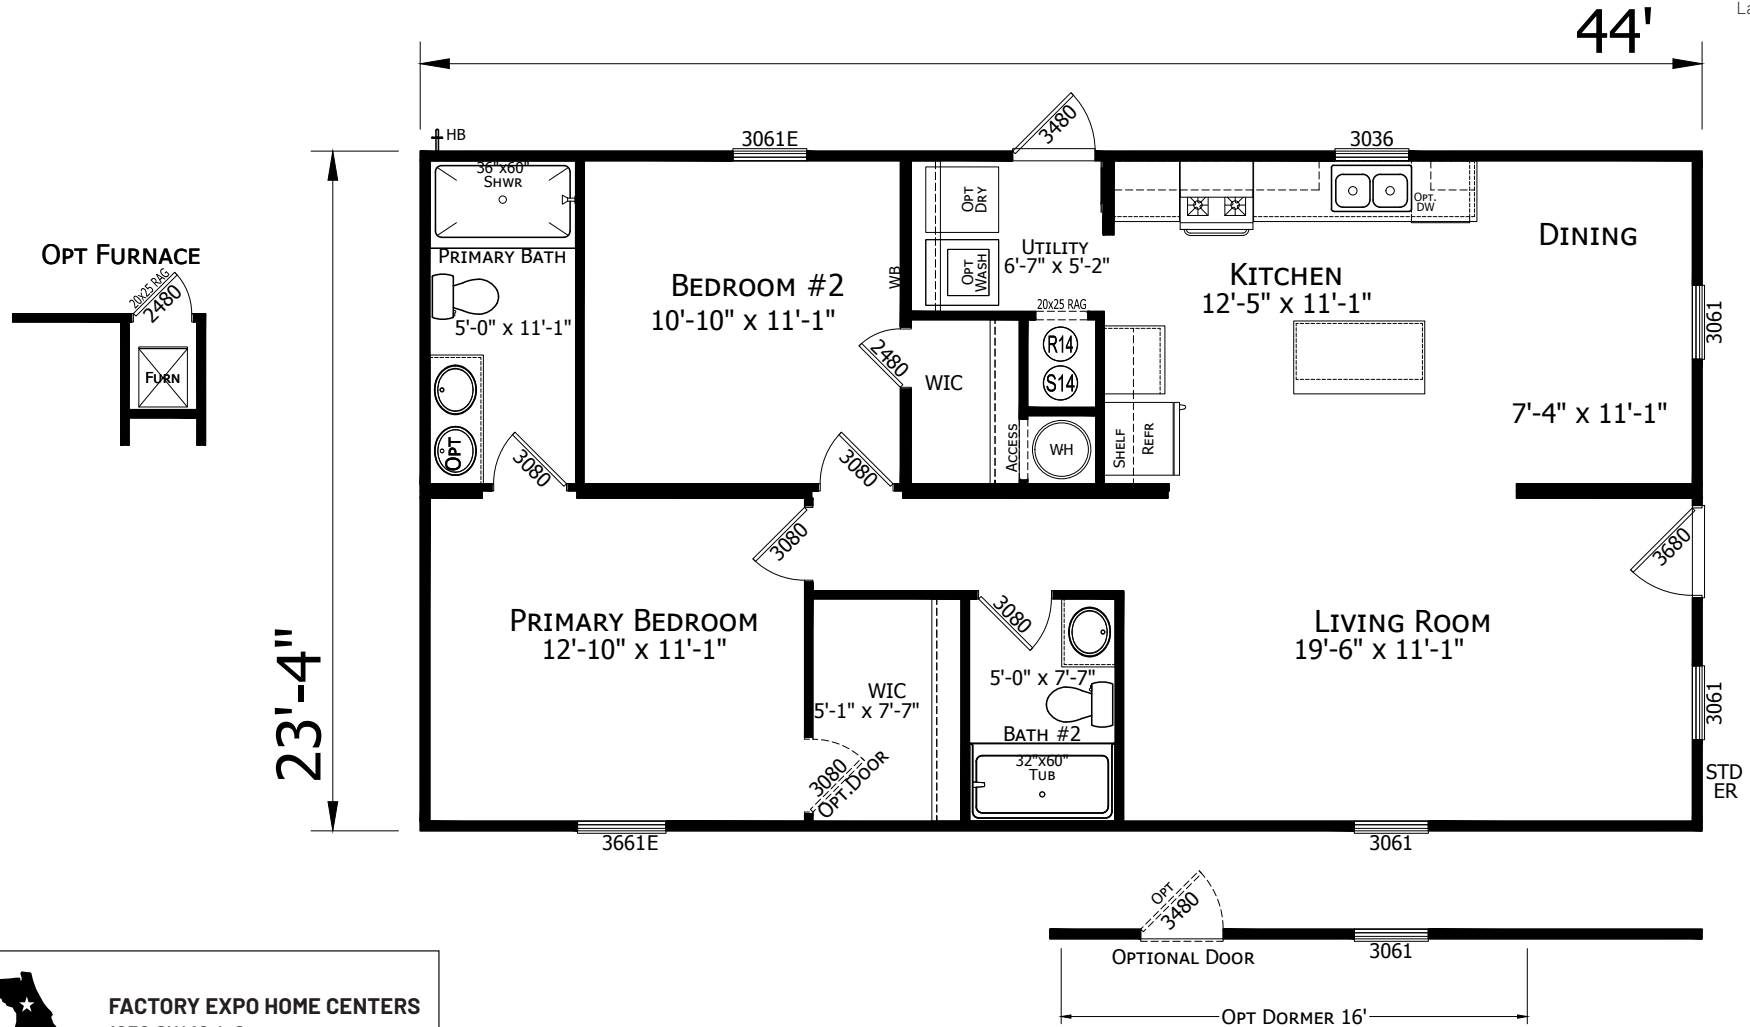

# Paxton

Prime Series

1027 SQ. FT. (Approximate) 2 Bedroom, 2 Bath

Last Updated: 10-18-24

**FACTORY EXPO HOME CENTERS**  
1230 SW 10th St.  
Ocala, FL 34471

**FloridaFactoryDirect.com | 1-800-748-2654**

**IMPORTANT:** Alta Cima Corp reserves the right to modify, cancel or substitute products or features of this event at any time without prior notice or obligation. Pictures and other promotional materials are representative and may depict or contain floor plans, square footages, elevations, options, upgrades, extra design features, decorations, floor coverings, specialty light fixtures, custom paint and wall coverings, window treatments, landscaping, sound and alarm systems, furnishings, appliances, and other designer/decorator features and amenities that are not included as part of the home and/or may not be available at all locations. Home, pricing and community information is subject to change, and homes to prior sale, at any time without notice or obligation. ©2020 Alta Cima Corp. All rights reserved.