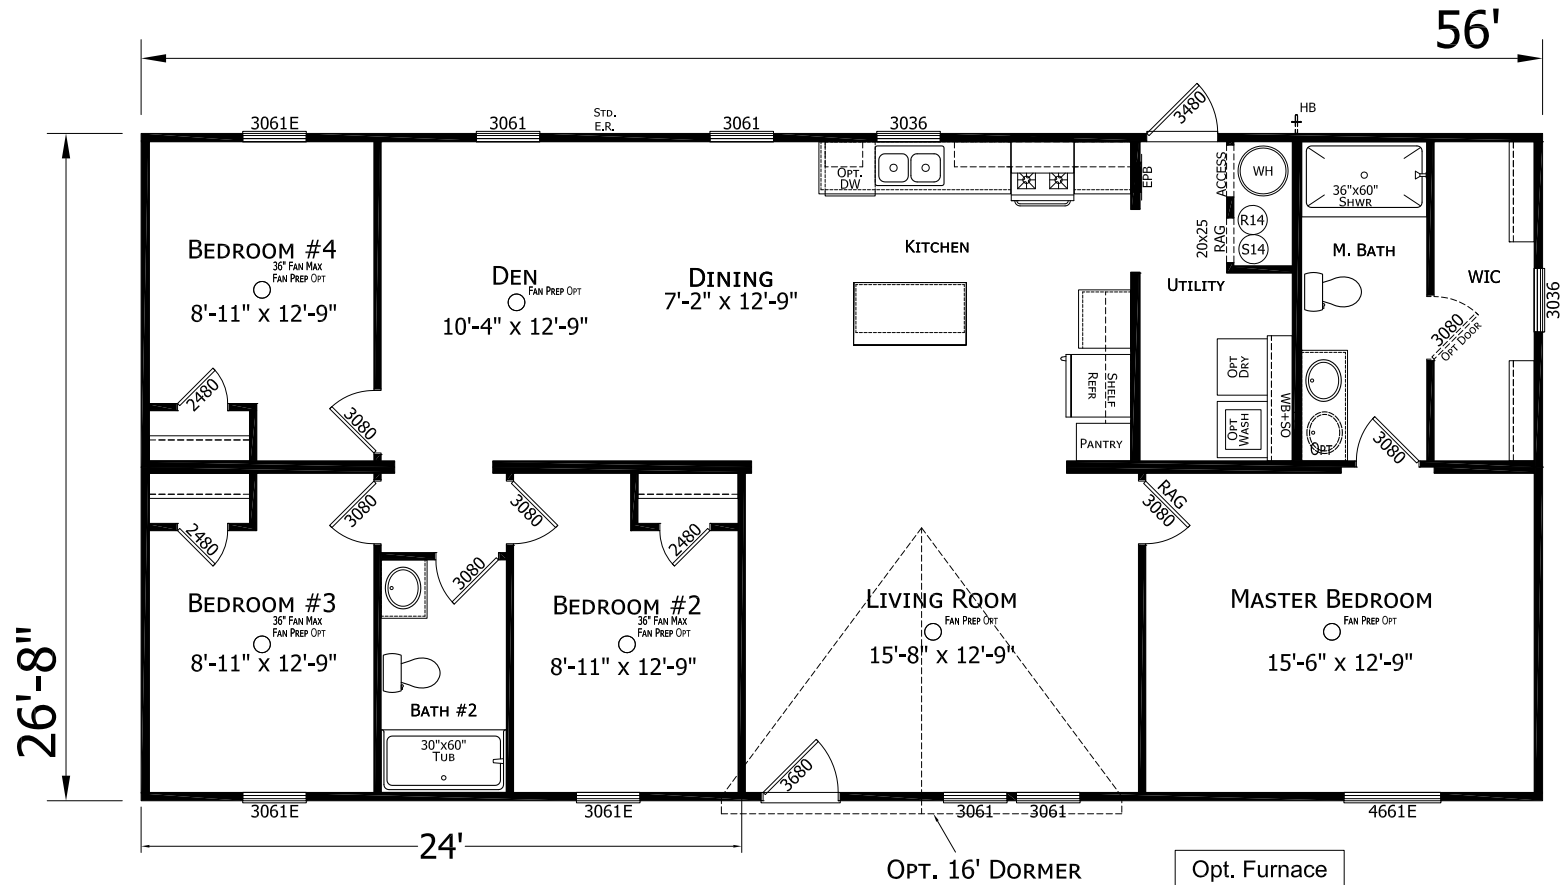

Summerland

Prime Series

1,494 SQ. FT. (Approximate) 4 Bedroom, 2 Bath

Last Updated: 6-24-24

FACTORY EXPO HOME CENTERS
1230 SW 10th St.
Ocala, FL 34471

FloridaFactoryDirect.com | 1-800-748-2654

IMPORTANT: Alta Cima Corp reserves the right to modify, cancel or substitute products or features of this event at any time without prior notice or obligation. Pictures and other promotional materials are representative and may depict or contain floor plans, square footages, elevations, options, upgrades, extra design features, decorations, floor coverings, specialty light fixtures, custom paint and wall coverings, window treatments, landscaping, sound and alarm systems, furnishings, appliances, and other designer/decorator features and amenities that are not included as part of the home and/or may not be available at all locations. Home, pricing and community information is subject to change, and homes to prior sale, at any time without notice or obligation. ©2020 Alta Cima Corp. All rights reserved.