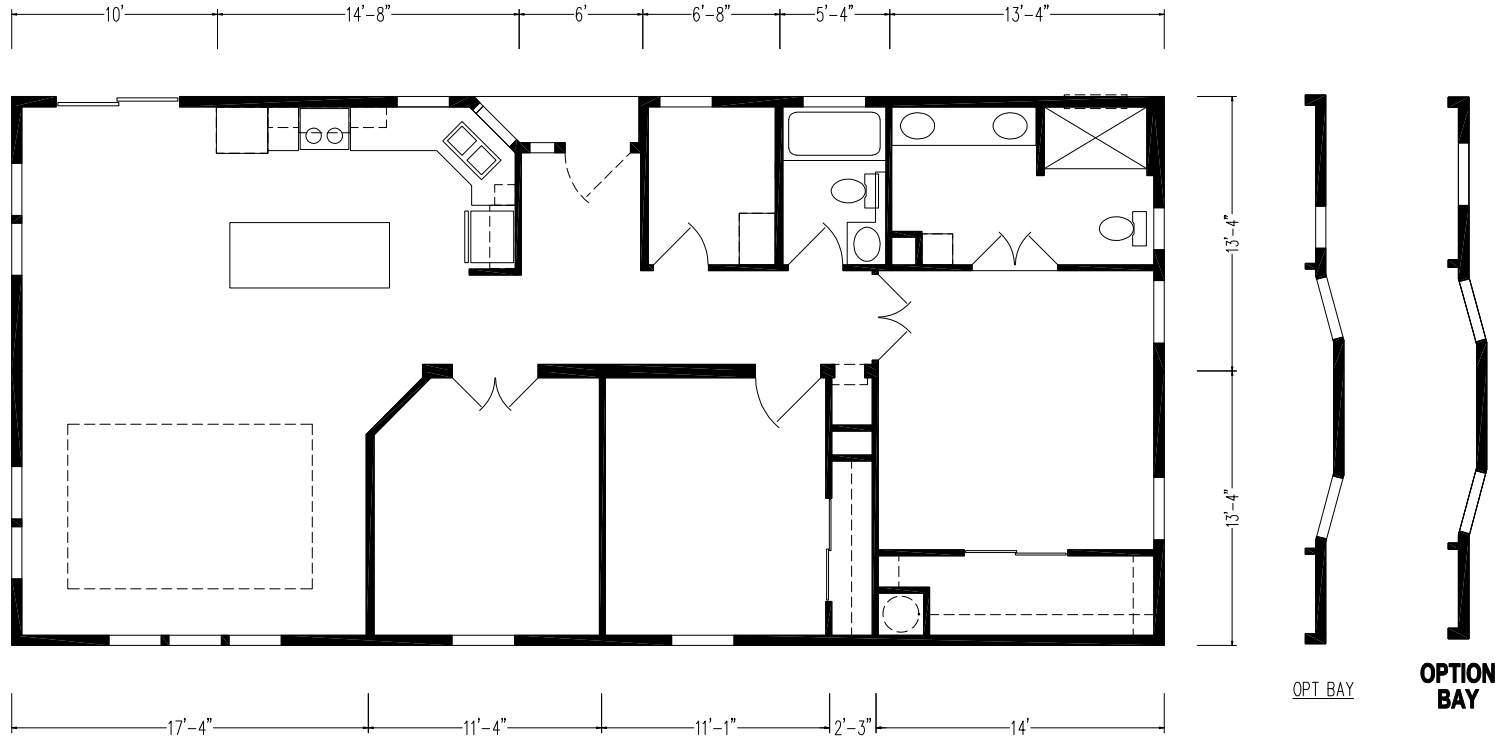

# Sycamore

Silver Springs Limited Series

1,451 SQ. FT. (Approximate) 2 Bedrooms, 2 Baths

Last Updated: 6-16-23

OPTION WALK-IN SHOWER BATH

**FACTORY EXPO HOME CENTERS**  
1230 SW 10th St.  
Ocala, FL 34471

**FloridaFactoryDirect.com | 1-800-748-2654**