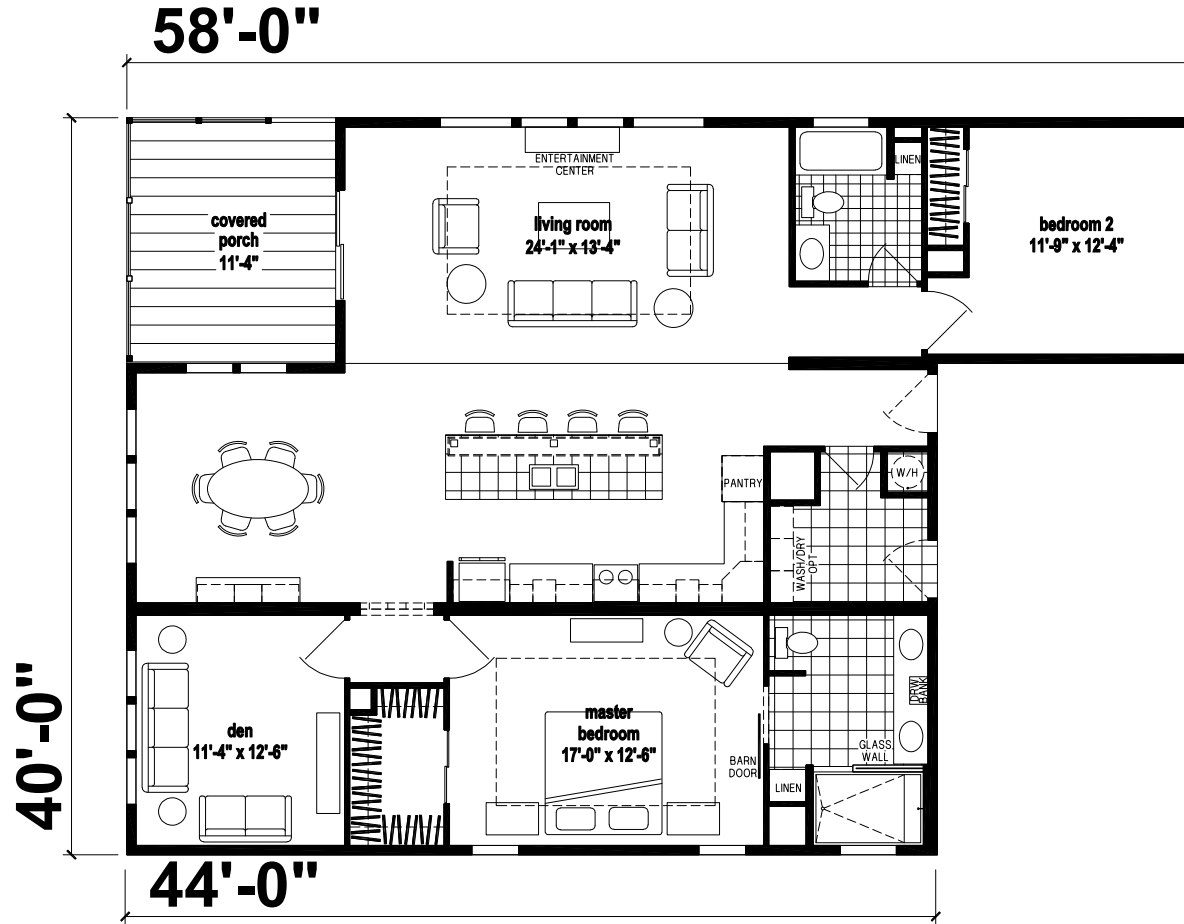

Thalman

Silver Springs Elite Series

1,765 SQ. FT. (Approximate) 2 Bedrooms, 2 Baths

Last Updated: 7-1-22

FACTORY EXPO HOME CENTERS
1230 SW 10th St.
Ocala, FL 34471

FloridaFactoryDirect.com | 1-800-748-2654