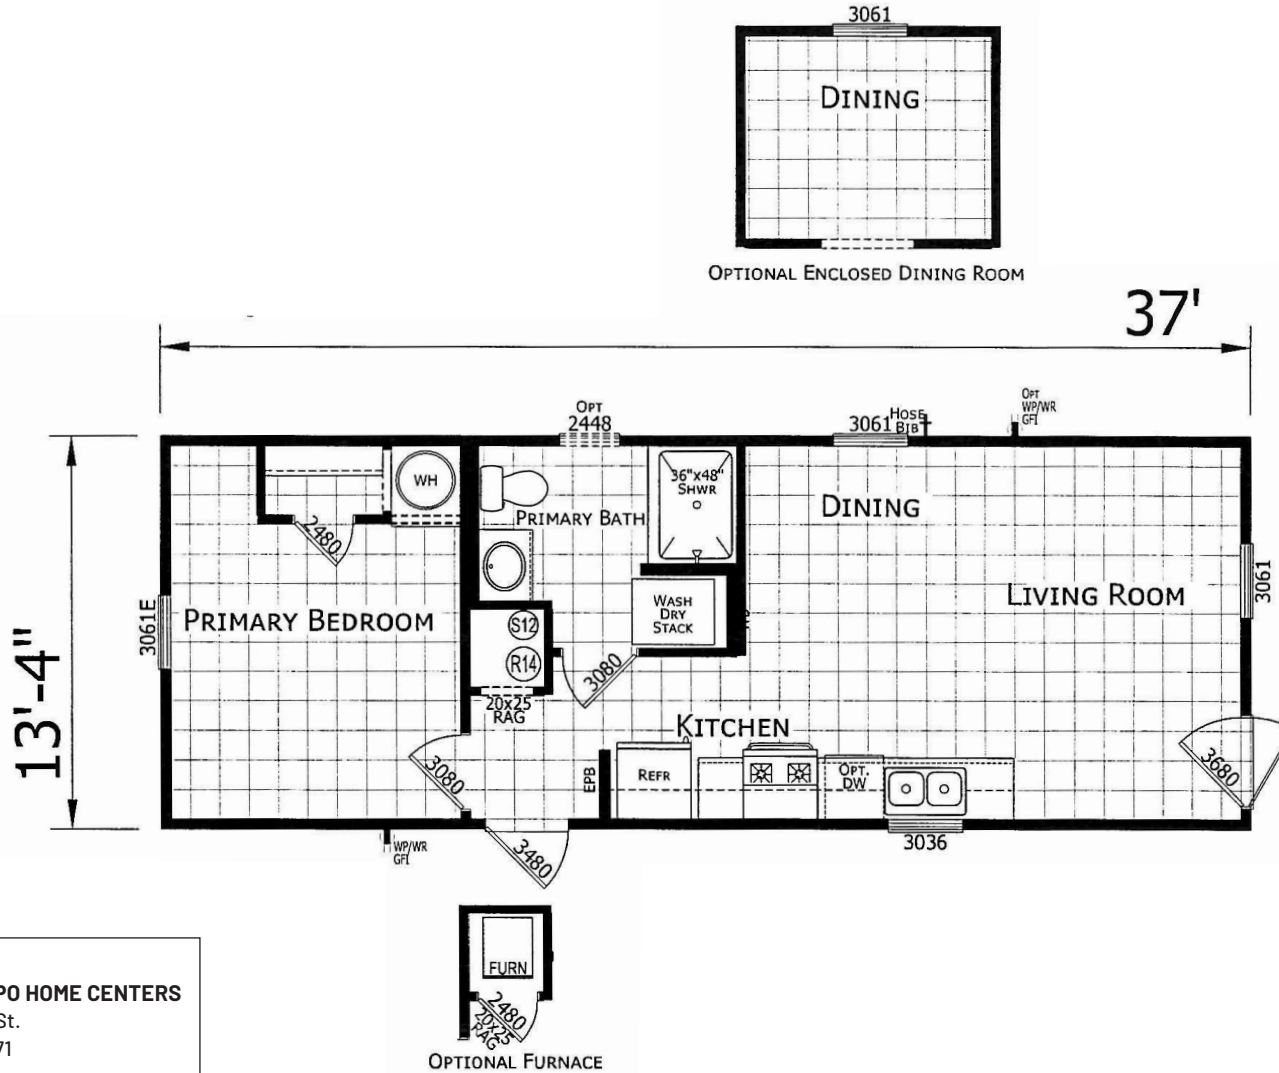

# Thrifty

Prime Series

493 SQ. FT. (Approximate) 1 Bedroom, 1 Bath

Last Updated: 7-31-24

**FACTORY EXPO HOME CENTERS**  
 1230 SW 10th St.  
 Ocala, FL 34471

**FloridaFactoryDirect.com | 1-800-748-2654**

**IMPORTANT:** Alta Cima Corp reserves the right to modify, cancel or substitute products or features of this event at any time without prior notice or obligation. Pictures and other promotional materials are representative and may depict or contain floor plans, square footages, elevations, options, upgrades, extra design features, decorations, floor coverings, specialty light fixtures, custom paint and wall coverings, window treatments, landscaping, sound and alarm systems, furnishings, appliances, and other designer/decorator features and amenities that are not included as part of the home and/or may not be available at all locations. Home, pricing and community information is subject to change, and homes to prior sale, at any time without notice or obligation. ©2020 Alta Cima Corp. All rights reserved.