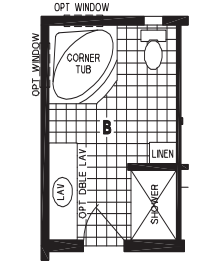

# Factory Expo

"Factory Direct Pricing" HOME CENTERS

4 Bedroom, 2 Bath  
Approx. 1,490 Sq. Ft.

Last Updated: 1-21-19

OPTION CORNER TUB BATH

OPTION CORNER SHOWER BATH

OPTION HIGH/LOW KITCHEN

Factory Expo Home Centers  
1230 SW 10th Street  
Ocala, Florida 34471