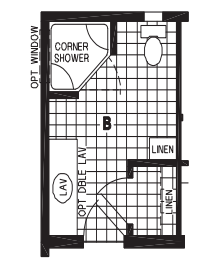

# Factory Expo

"Factory Direct Pricing" HOME CENTERS

4 Bedroom, 2 Bath  
Approx. 1,490 Sq. Ft.

Last Updated: 1-21-19

OPTION CORNER TUB BATH

OPTION CORNER SHOWER BATH

OPTION HIGH/LOW KITCHEN

Factory Expo Home Centers  
1230 SW 10th Street  
Ocala, Florida 34471