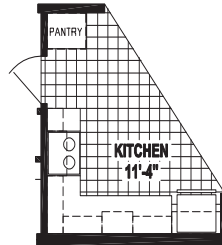

# Factory Expo

"Factory Direct Pricing" HOME CENTERS

4 Bedroom, 2 Bath  
Approx. 1,490 Sq. Ft.

Last Updated: 1-21-19

OPTION CORNER TUB BATH

OPTION CORNER SHOWER BATH

OPTION HIGH/LOW KITCHEN

Factory Expo Home Centers  
1230 SW 10th Street  
Ocala, Florida 34471