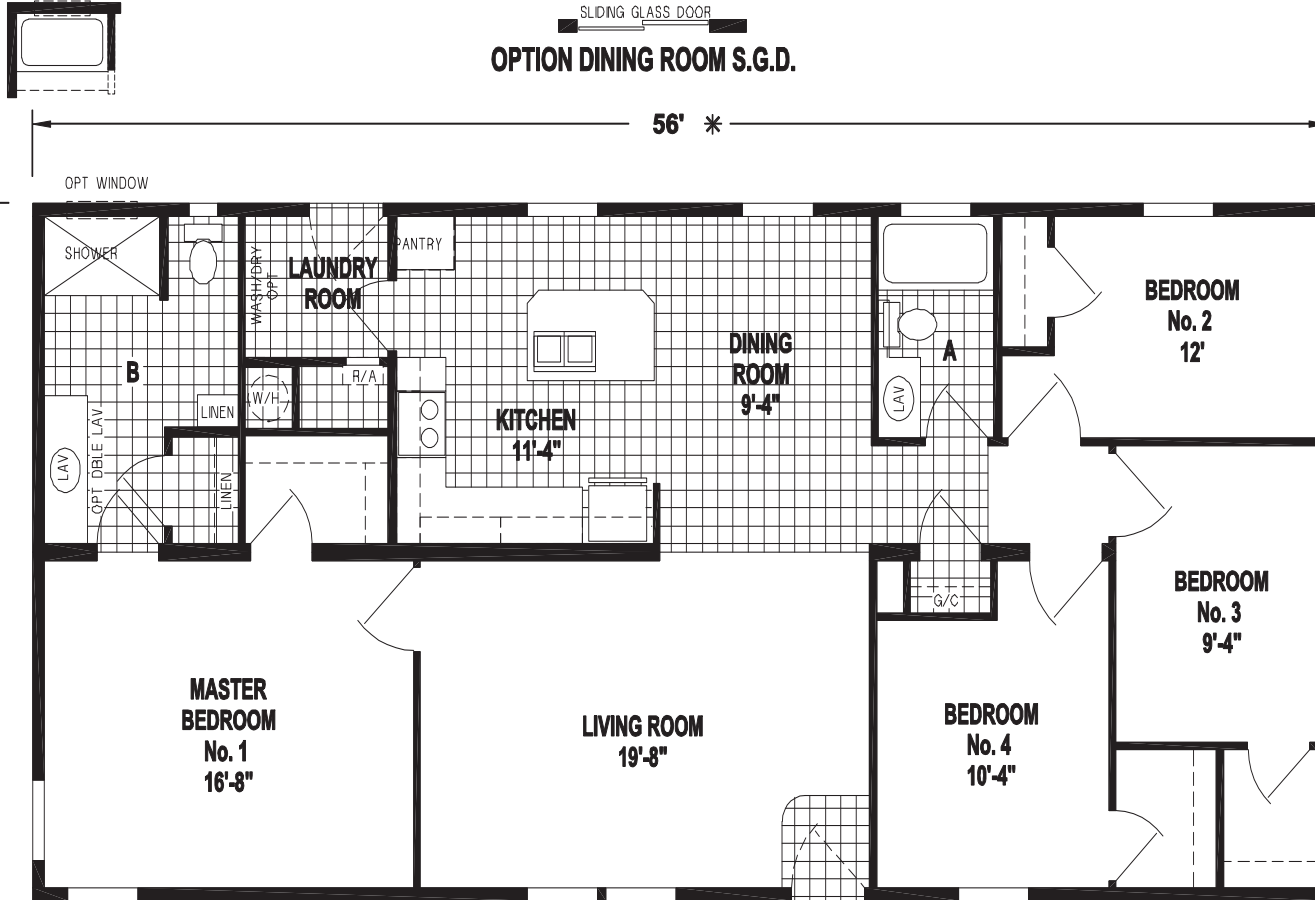

# Factory Expo

"Factory Direct Pricing" HOME CENTERS

4 Bedroom, 2 Bath  
Approx. 1,490 Sq. Ft.

Last Updated: 1-21-19

OPTION CORNER TUB BATH

OPTION CORNER SHOWER BATH

OPTION HIGH/LOW KITCHEN

Factory Expo Home Centers  
1230 SW 10th Street  
Ocala, Florida 34471