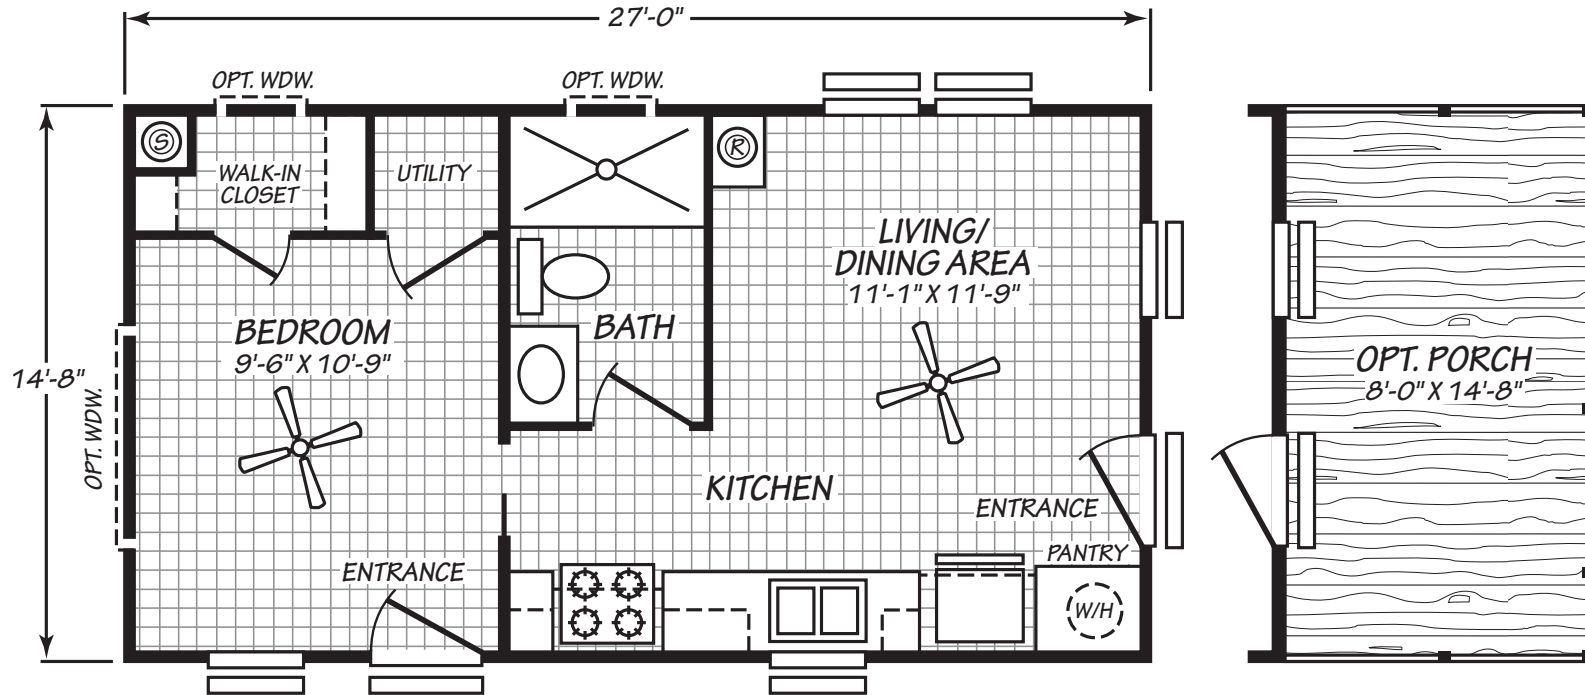

Capitola

Lake Charles Series

396 SQ. FT. (Approximate) 1 Bedroom, 1 Bath

Last Updated: 8-27-24

FACTORY EXPO HOME CENTERS
 931 NW 37th Ave.
 Ocala, Florida 34475

MHFactoryDirect.com | 1-800-965-7521

IMPORTANT: Alta Cima Corp reserves the right to modify, cancel or substitute products or features of this event at any time without prior notice or obligation. Pictures and other promotional materials are representative and may depict or contain floor plans, square footages, elevations, options, upgrades, extra design features, decorations, floor coverings, specialty light fixtures, custom paint and wall coverings, window treatments, landscaping, sound and alarm systems, furnishings, appliances, and other designer/decorator features and amenities that are not included as part of the home and/or may not be available at all locations. Home, pricing and community information is subject to change, and homes to prior sale, at any time without notice or obligation. ©2020 Alta Cima Corp. All rights reserved.