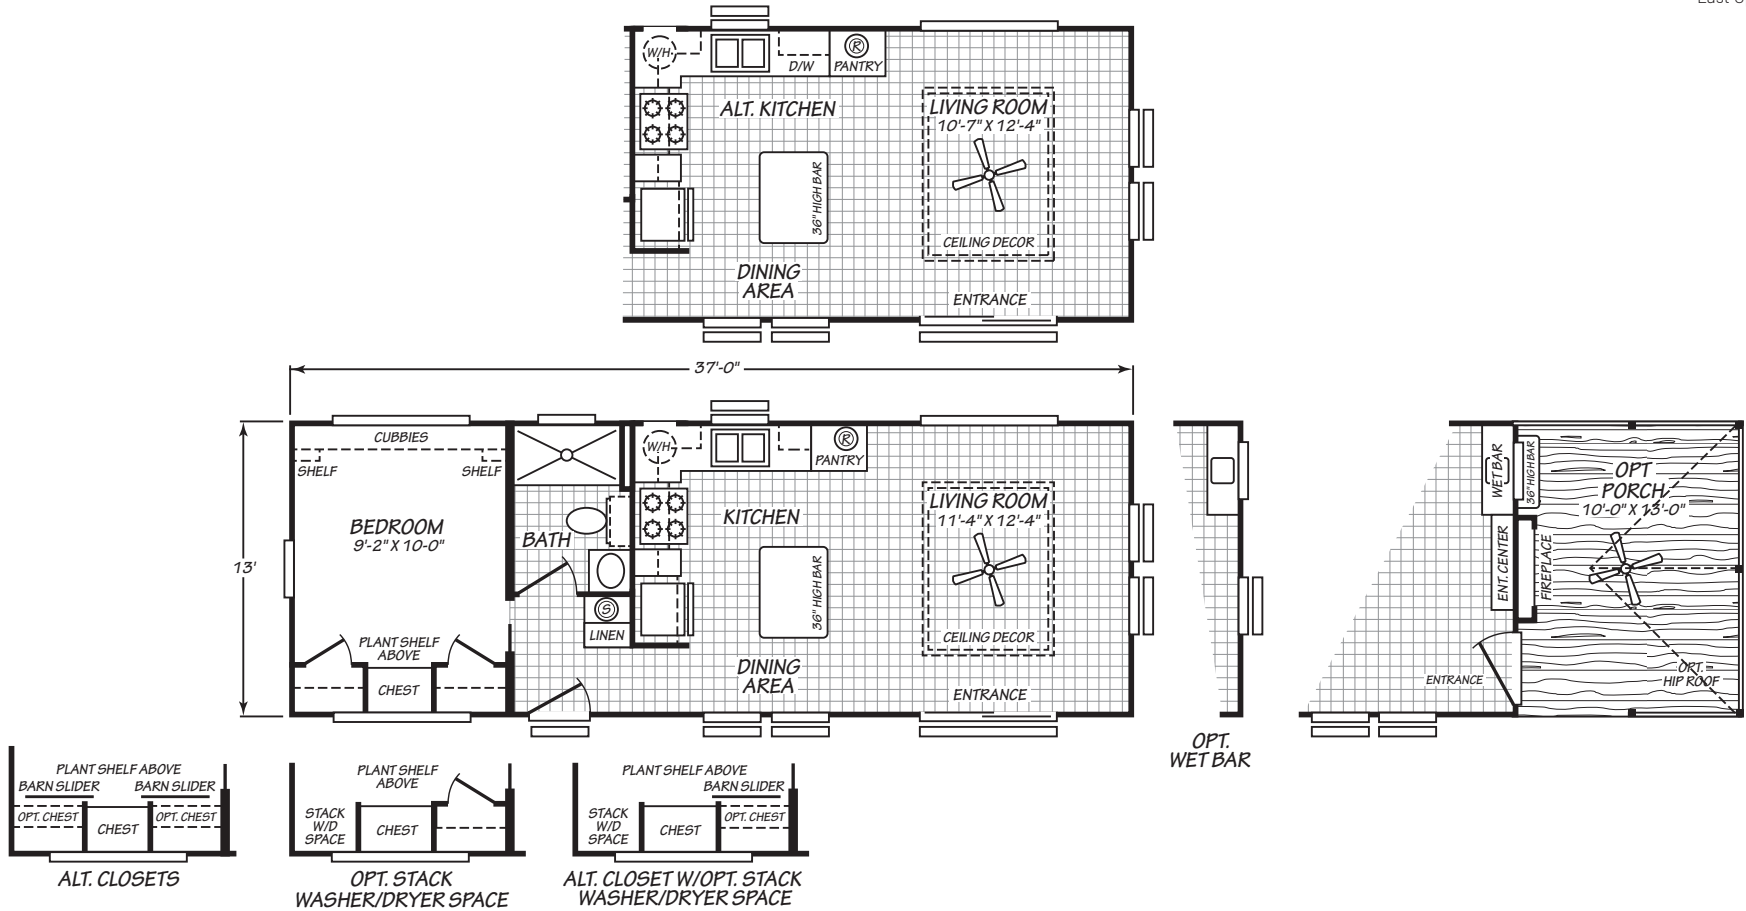

Harney

Lake Charles Series

481 SQ. FT. (Approximate) 1 Bedroom, 1 Bath

Factory Expo
"Factory Direct Pricing" HOME CENTERS

Last Updated: 6-21-23

FACTORY EXPO HOME CENTERS

931 NW 37th Ave.
Ocala, Florida 34475