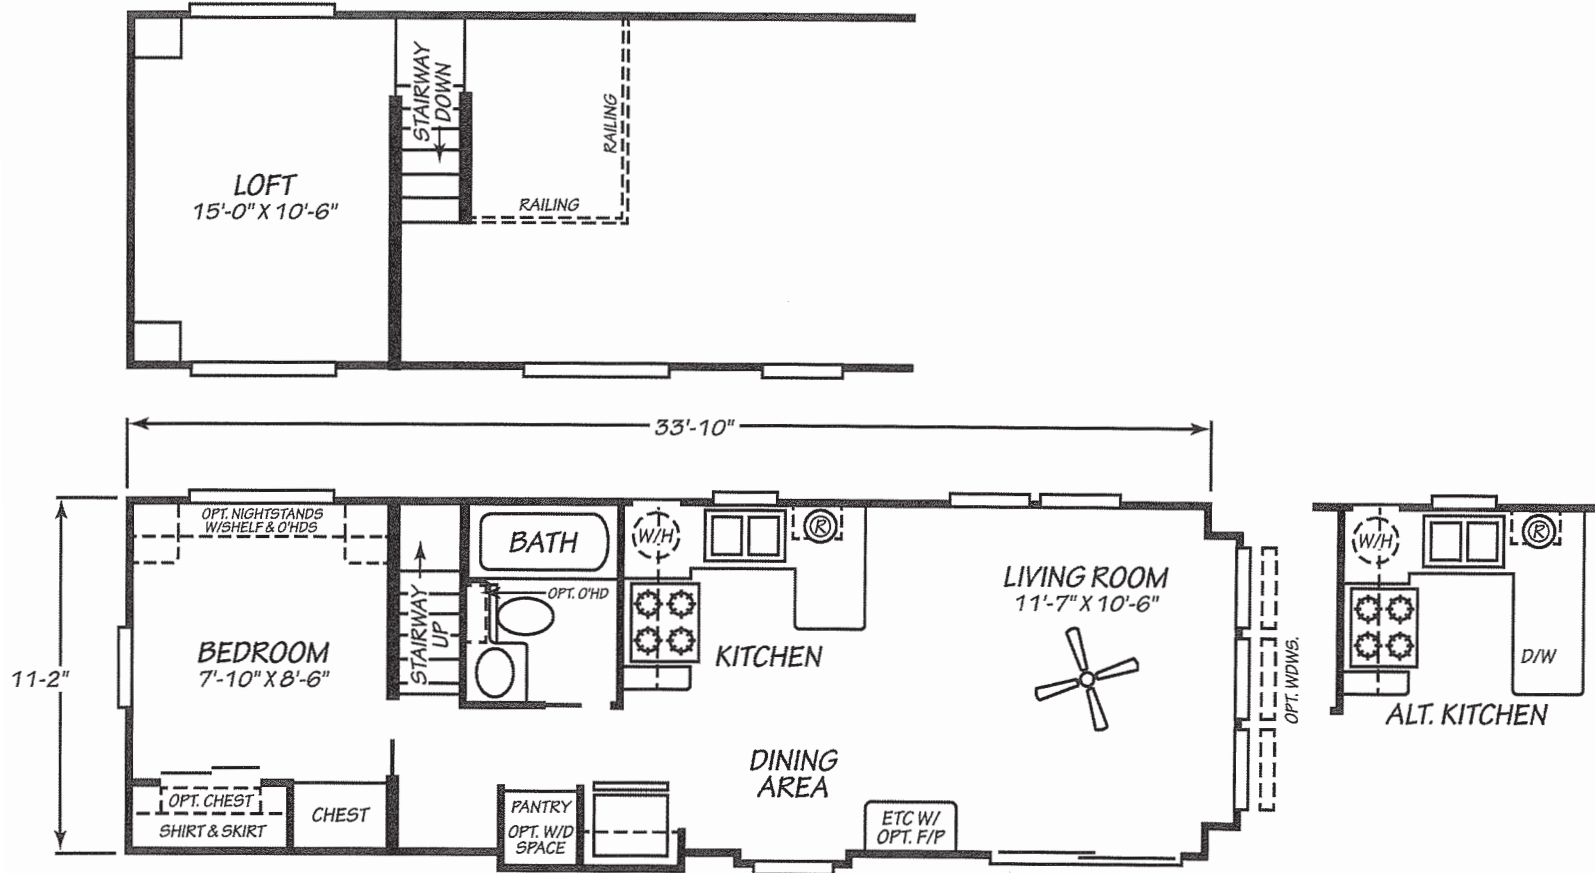

Hartridge

Seashore Cottage Series (ANSI)

377 SQ. FT. (Approximate) 1 Bedroom, 1 Bath

Last Updated: 6-5-23

FACTORY EXPO HOME CENTERS
 931 NW 37th Ave.
 Ocala, Florida 34475

CE.ParkModelsDirect.com | 1-800-965-7521