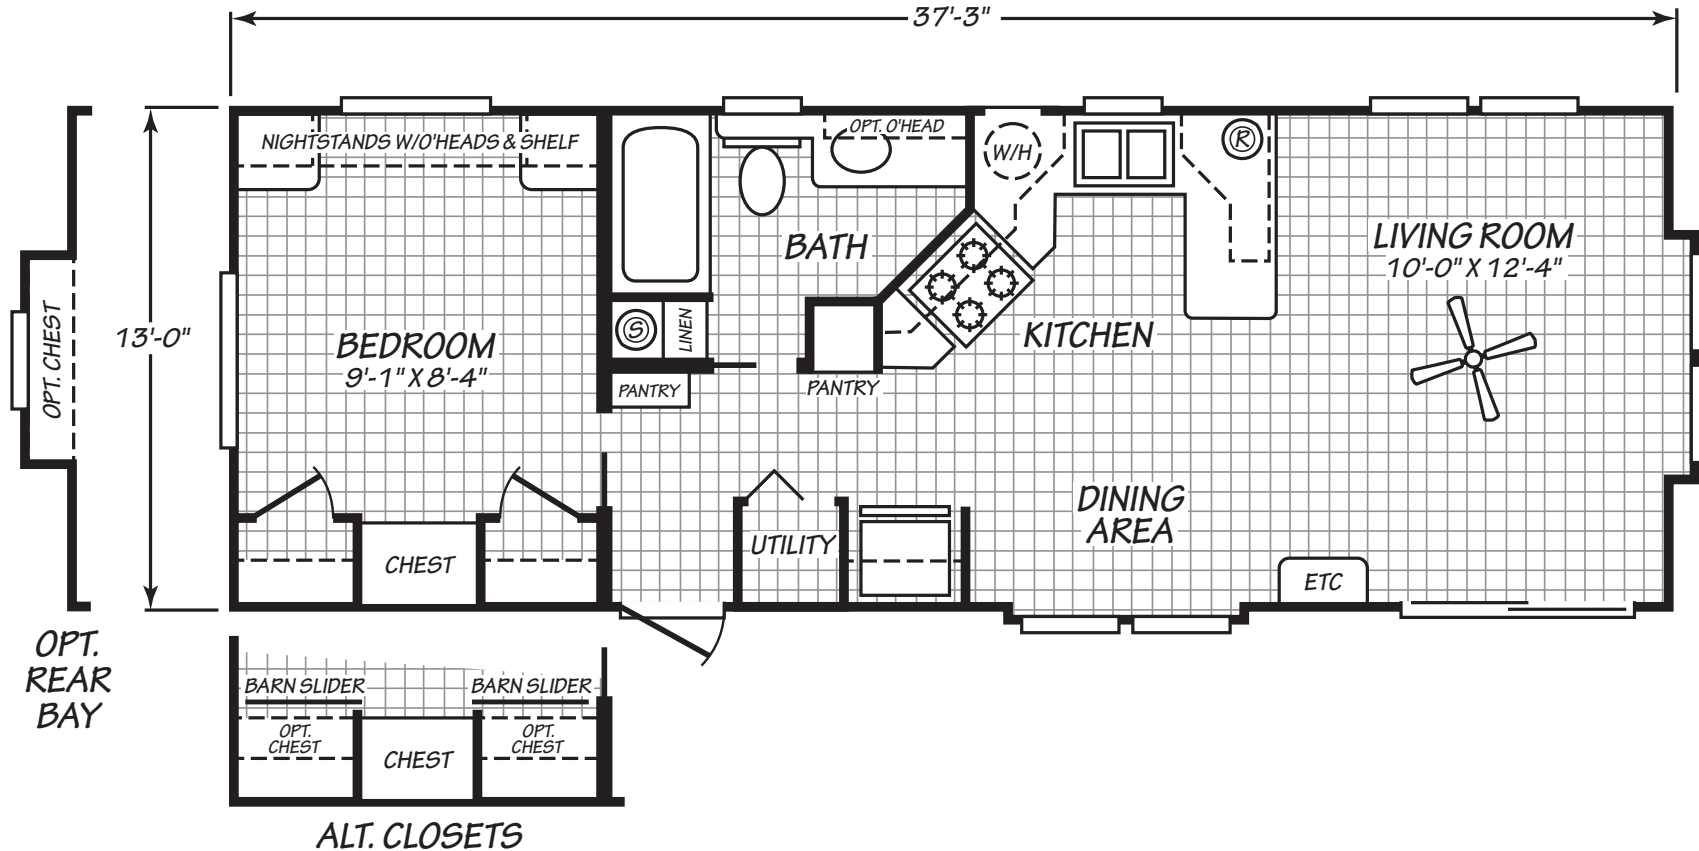

lbsen

Hawk Series

484 SQ. FT. (Approximate) 1 Bedroom, 1 Bath

Last Updated: 6-20-23

FACTORY EXPO HOME CENTERS
931 NW 37th Ave.
Ocala, Florida 34475

CE.ParkModelsDirect.com | 1-800-965-7521

IMPORTANT: Alta Cima Corp reserves the right to modify, cancel or substitute products or features of this event at any time without prior notice or obligation. Pictures and other promotional materials are representative and may depict or contain floor plans, square footages, elevations, options, upgrades, extra design features, decorations, floor coverings, specialty light fixtures, custom paint and wall coverings, window treatments, landscaping, sound and alarm systems, furnishings, appliances, and other designer/decorator features and amenities that are not included as part of the home and/or may not be available at all locations. Home, pricing and community information is subject to change, and homes to prior sale, at any time without notice or obligation. ©2020 Alta Cima Corp. All rights reserved.