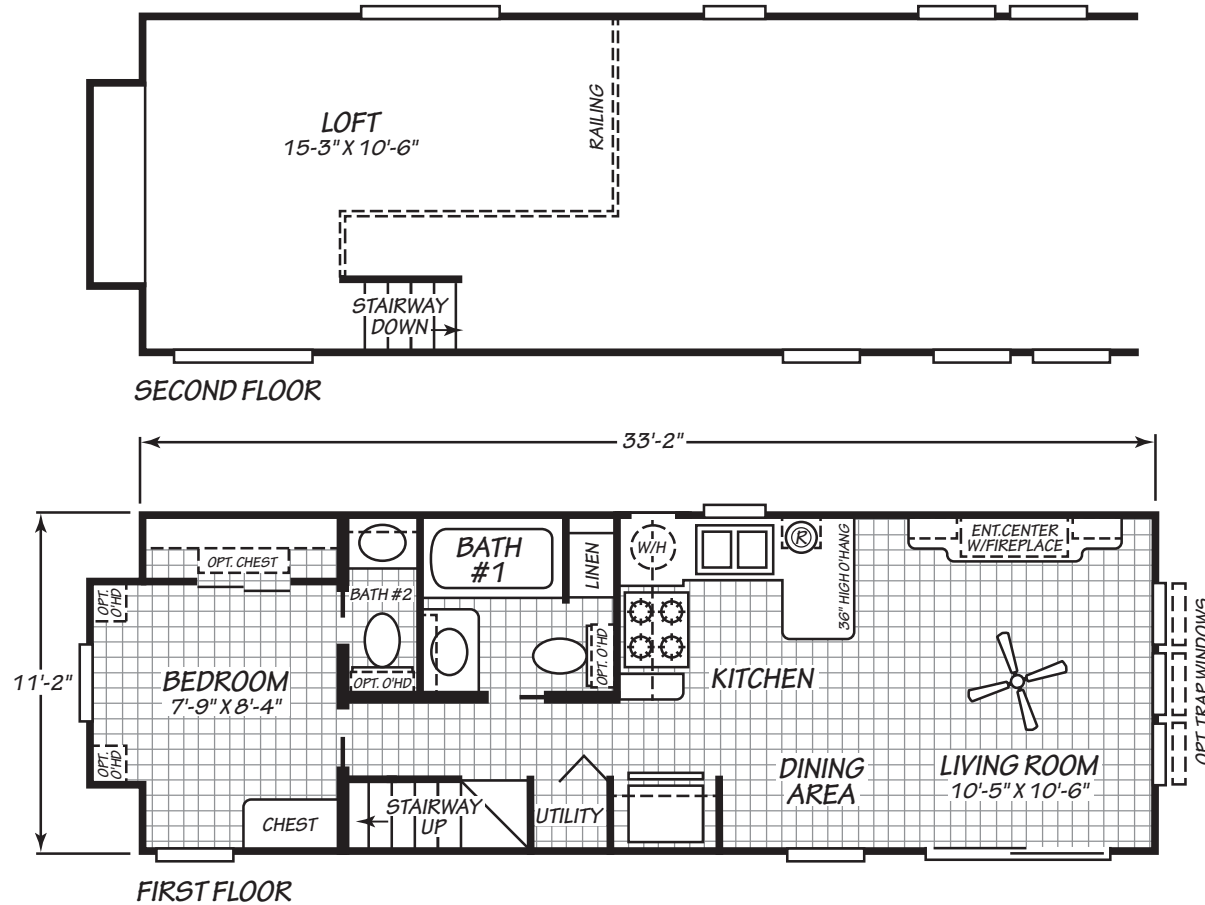

Marlowe

Eagle Loft Series

399 SQ. FT. (Approximate) 1 Bedroom, 1.5 Bath

Last Updated: 6-20-23

FACTORY EXPO HOME CENTERS
931 NW 37th Ave.
Ocala, Florida 34475

CE.ParkModelsDirect.com | 1-800-965-7521

IMPORTANT: Alta Cima Corp reserves the right to modify, cancel or substitute products or features of this event at any time without prior notice or obligation. Pictures and other promotional materials are representative and may depict or contain floor plans, square footages, elevations, options, upgrades, extra design features, decorations, floor coverings, specialty light fixtures, custom paint and wall coverings, window treatments, landscaping, sound and alarm systems, furnishings, appliances, and other designer/decorator features and amenities that are not included as part of the home and/or may not be available at all locations. Home, pricing and community information is subject to change, and homes to prior sale, at any time without notice or obligation. ©2020 Alta Cima Corp. All rights reserved.