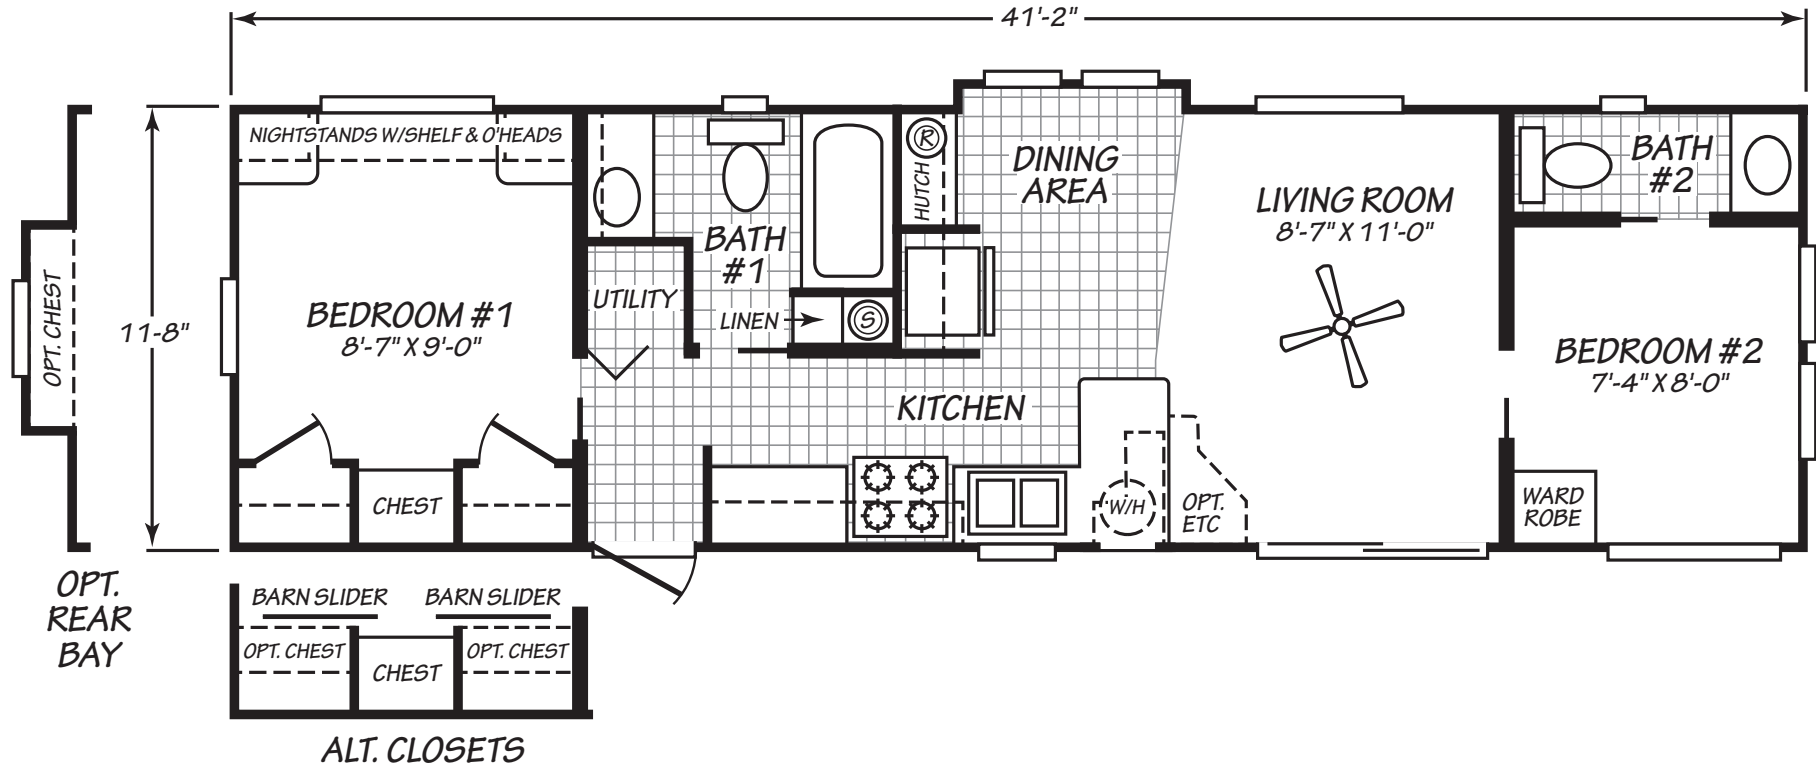

Marot

Hawk Series

480 SQ. FT. (Approximate) 2 Bedroom, 1.5 Bath

Last Updated: 6-20-23

FACTORY EXPO HOME CENTERS
 931 NW 37th Ave.
 Ocala, Florida 34475

CE.ParkModelsDirect.com | 1-800-965-7521

IMPORTANT: Alta Cima Corp reserves the right to modify, cancel or substitute products or features of this event at any time without prior notice or obligation. Pictures and other promotional materials are representative and may depict or contain floor plans, square footages, elevations, options, upgrades, extra design features, decorations, floor coverings, specialty light fixtures, custom paint and wall coverings, window treatments, landscaping, sound and alarm systems, furnishings, appliances, and other designer/decorator features and amenities that are not included as part of the home and/or may not be available at all locations. Home, pricing and community information is subject to change, and homes to prior sale, at any time without notice or obligation. ©2020 Alta Cima Corp. All rights reserved.