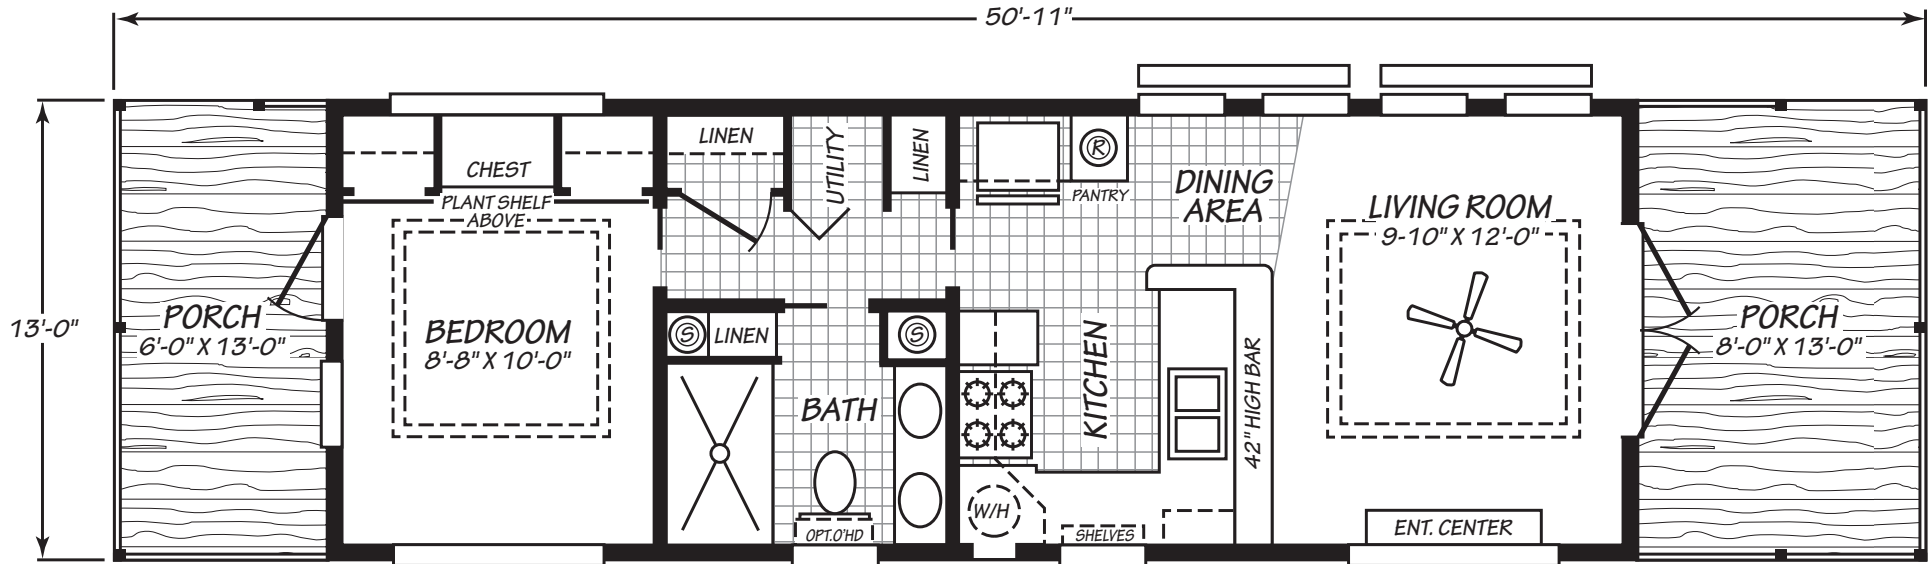

Maywood

Hawk Elite Series

479 SQ. FT. (Approximate) 1 Bedroom, 1 Bath

Last Updated: 2-12-25

FACTORY EXPO HOME CENTERS
 931 NW 37th Ave.
 Ocala, Florida 34475

MHFactoryDirect.com | 1-800-965-7521

IMPORTANT: Alta Cima Corp reserves the right to modify, cancel or substitute products or features of this event at any time without prior notice or obligation. Pictures and other promotional materials are representative and may depict or contain floor plans, square footages, elevations, options, upgrades, extra design features, decorations, floor coverings, specialty light fixtures, custom paint and wall coverings, window treatments, landscaping, sound and alarm systems, furnishings, appliances, and other designer/decorator features and amenities that are not included as part of the home and/or may not be available at all locations. Home, pricing and community information is subject to change, and homes to prior sale, at any time without notice or obligation. ©2020 Alta Cima Corp. All rights reserved.