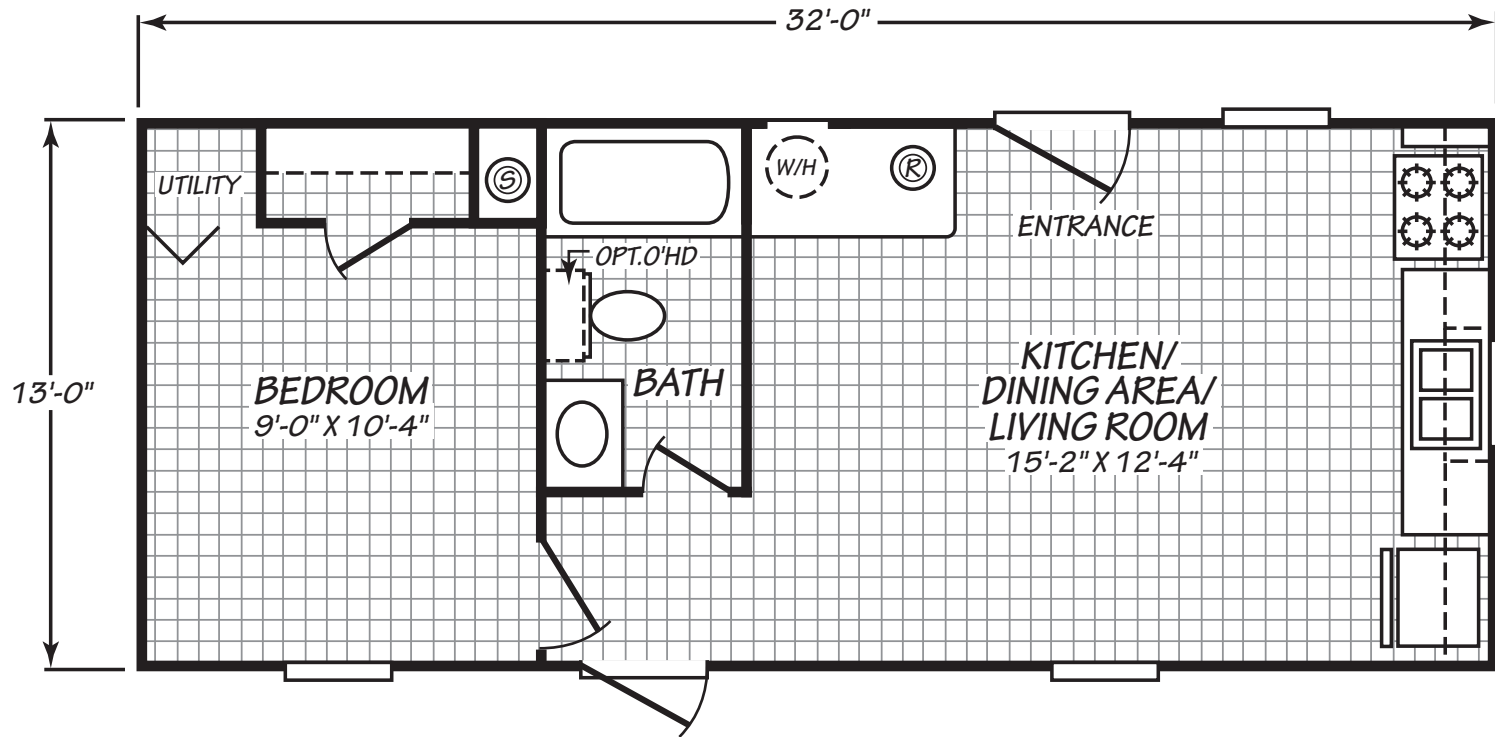

Micro

Thrifty Series

416 SQ. FT. (Approximate) 1 Bedroom, 1 Bath

Last Updated: 4-22-22

*Special Value Home, Limit 1 per customer.

FACTORY EXPO HOME CENTERS
931 NW 37th Ave.
Ocala, Florida 34475

CE.ParkModelsDirect.com | 1-800-965-7521