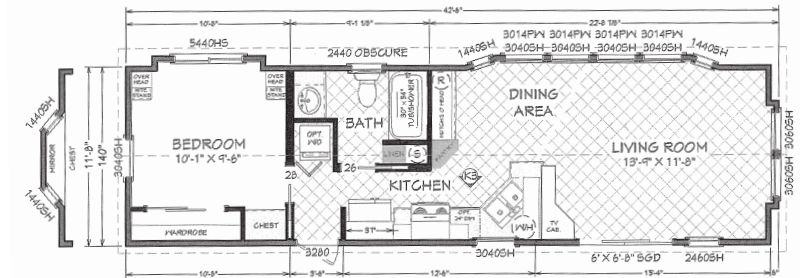

# Newnans

Coastal Cottage Series

492 SQ. FT. (Approximate) 1 Bedroom, 1 Bath

Last Updated: 2-9-21

Optional Stretched Version

**FACTORY EXPO HOME CENTERS**  
931 NW 37th Ave.  
Ocala, Florida 34475

**CE.ParkModelsDirect.com | 1-800-965-7521**