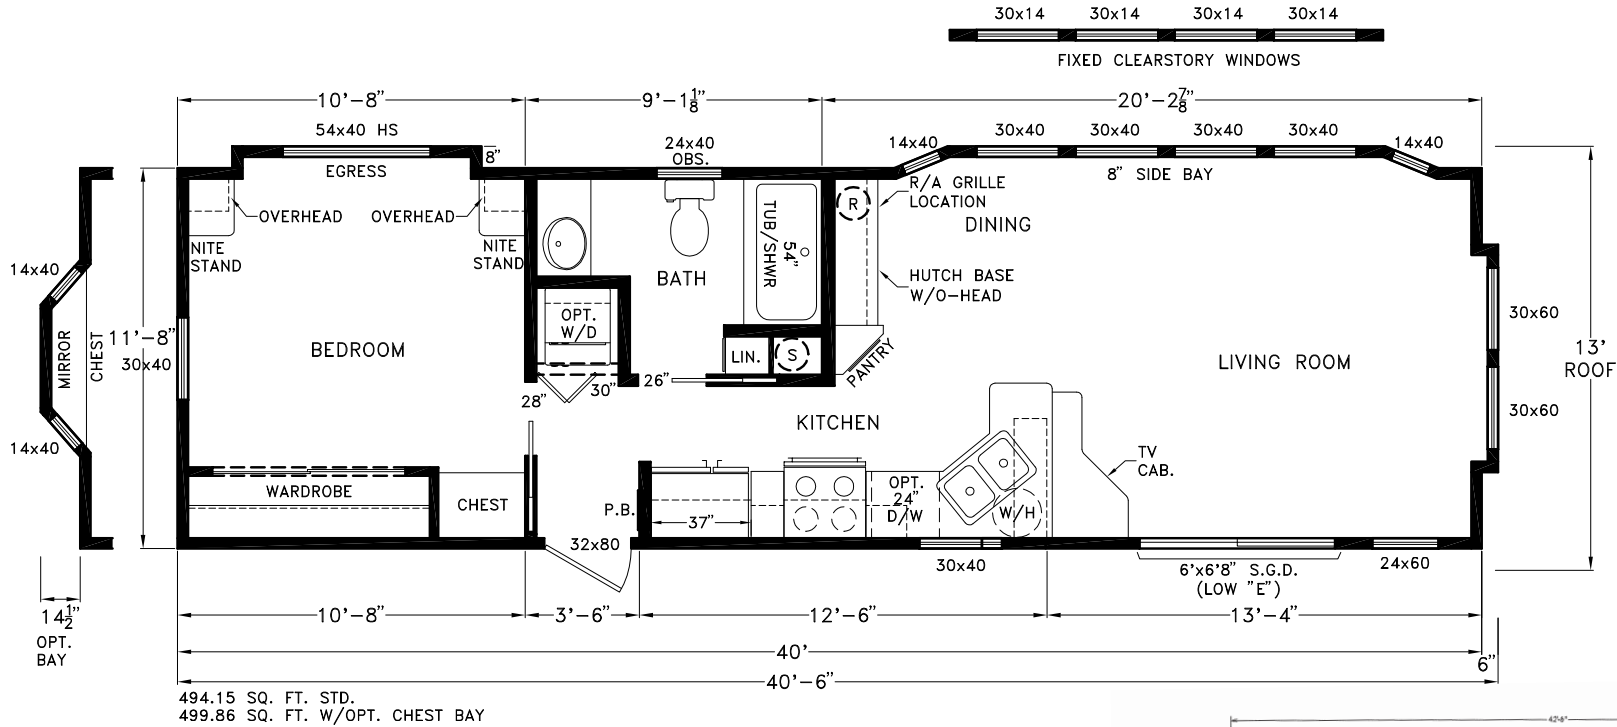

# Newnans

Coastal Cottage Series

492 SQ. FT. (Approximate) 1 Bedroom, 1 Bath

Last Updated: 2-9-21

Optional Stretched Version

**FACTORY EXPO HOME CENTERS**  
931 NW 37th Ave.  
Ocala, Florida 34475

**CE.ParkModelsDirect.com | 1-800-965-7521**