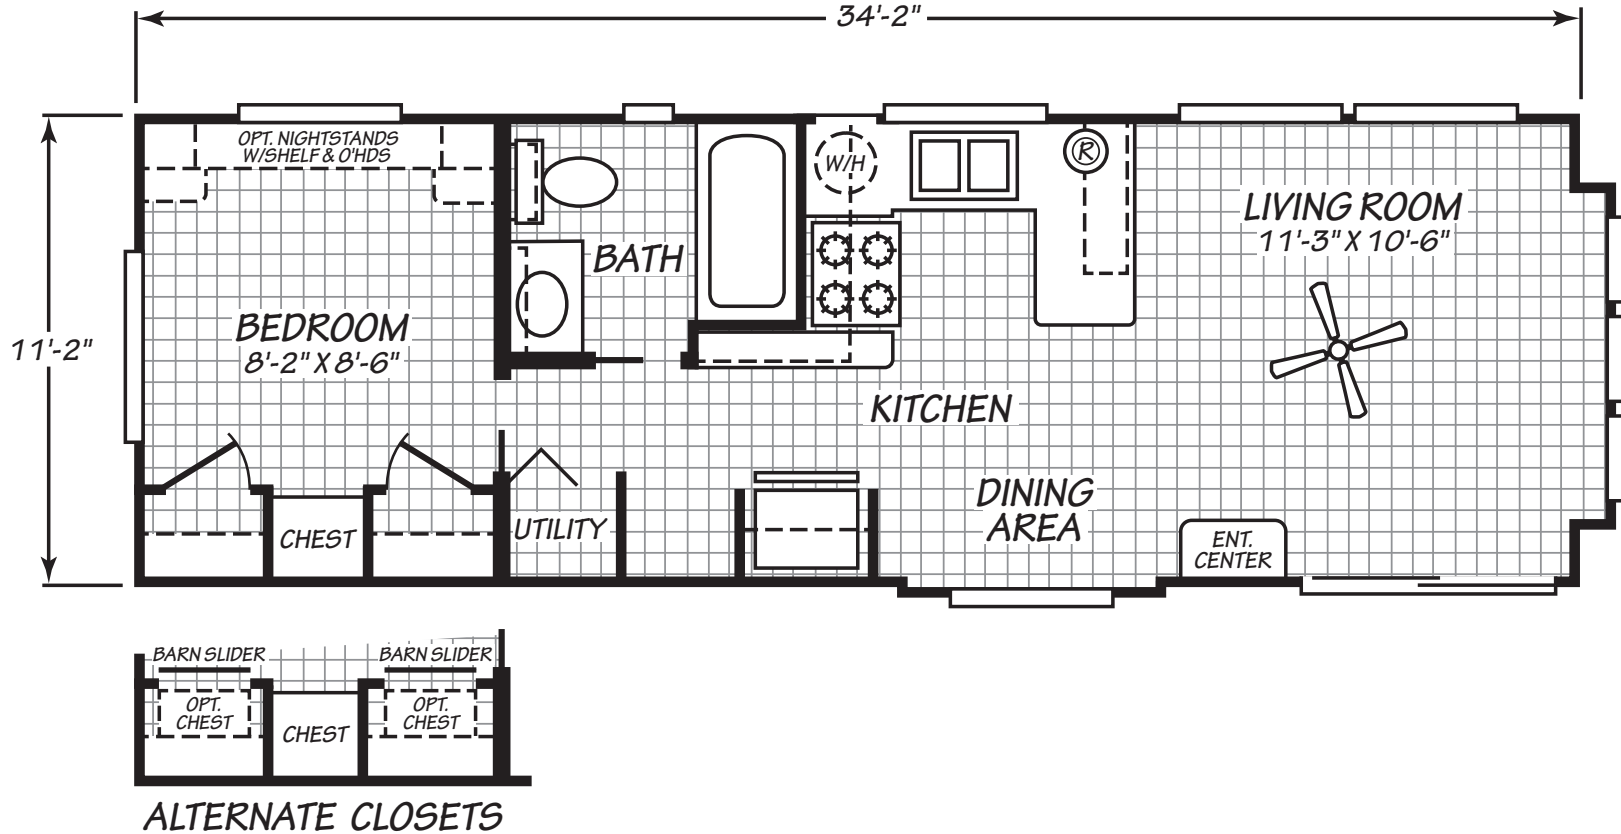

Oglewood

Eagle Non-Loft Series

398 SQ. FT. (Approximate) 1 Bedroom, 1 Bath

Last Updated: 6-20-23

FACTORY EXPO HOME CENTERS
 931 NW 37th Ave.
 Ocala, Florida 34475

CE.ParkModelsDirect.com | 1-800-965-7521

IMPORTANT: Alta Cima Corp reserves the right to modify, cancel or substitute products or features of this event at any time without prior notice or obligation. Pictures and other promotional materials are representative and may depict or contain floor plans, square footages, elevations, options, upgrades, extra design features, decorations, floor coverings, specialty light fixtures, custom paint and wall coverings, window treatments, landscaping, sound and alarm systems, furnishings, appliances, and other designer/decorator features and amenities that are not included as part of the home and/or may not be available at all locations. Home, pricing and community information is subject to change, and homes to prior sale, at any time without notice or obligation. ©2020 Alta Cima Corp. All rights reserved.