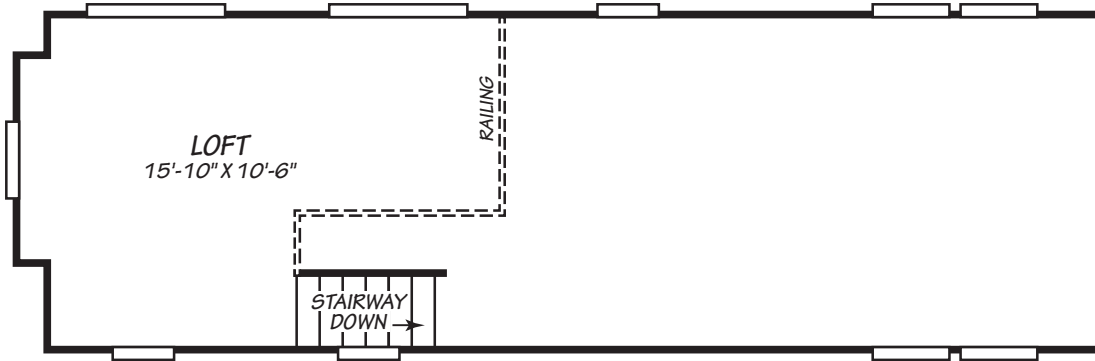

Orwell

Eagle Loft Series

399 SQ. FT. (Approximate) 1 Bedroom, 1 Bath

Last Updated: 6-20-23

SECOND FLOOR

FIRST FLOOR

FACTORY EXPO HOME CENTERS
931 NW 37th Ave.
Ocala, Florida 34475

CE.ParkModelsDirect.com | 1-800-965-7521