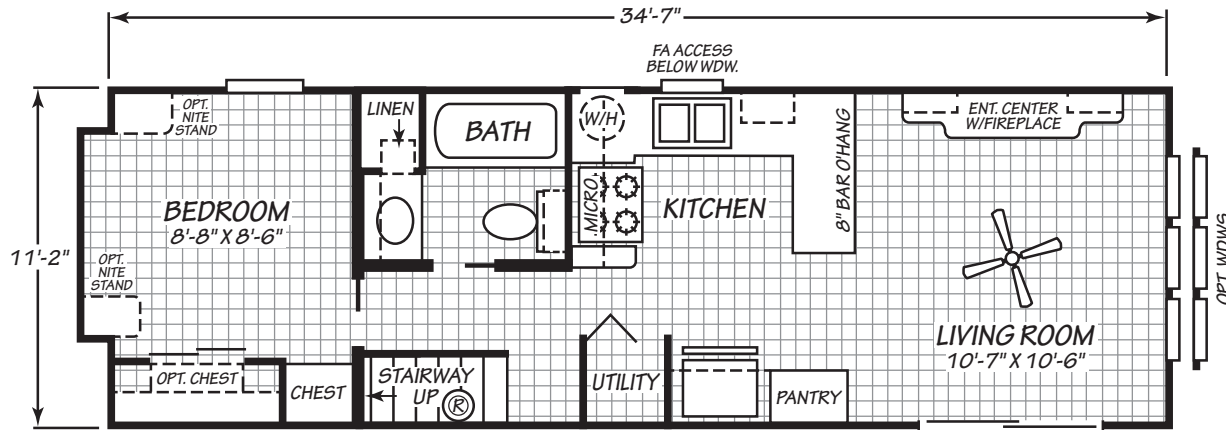

Orwell

Eagle Loft Series

399 SQ. FT. (Approximate) 1 Bedroom, 1 Bath

Last Updated: 6-20-23

SECOND FLOOR

FIRST FLOOR

FACTORY EXPO HOME CENTERS
931 NW 37th Ave.
Ocala, Florida 34475

CE.ParkModelsDirect.com | 1-800-965-7521