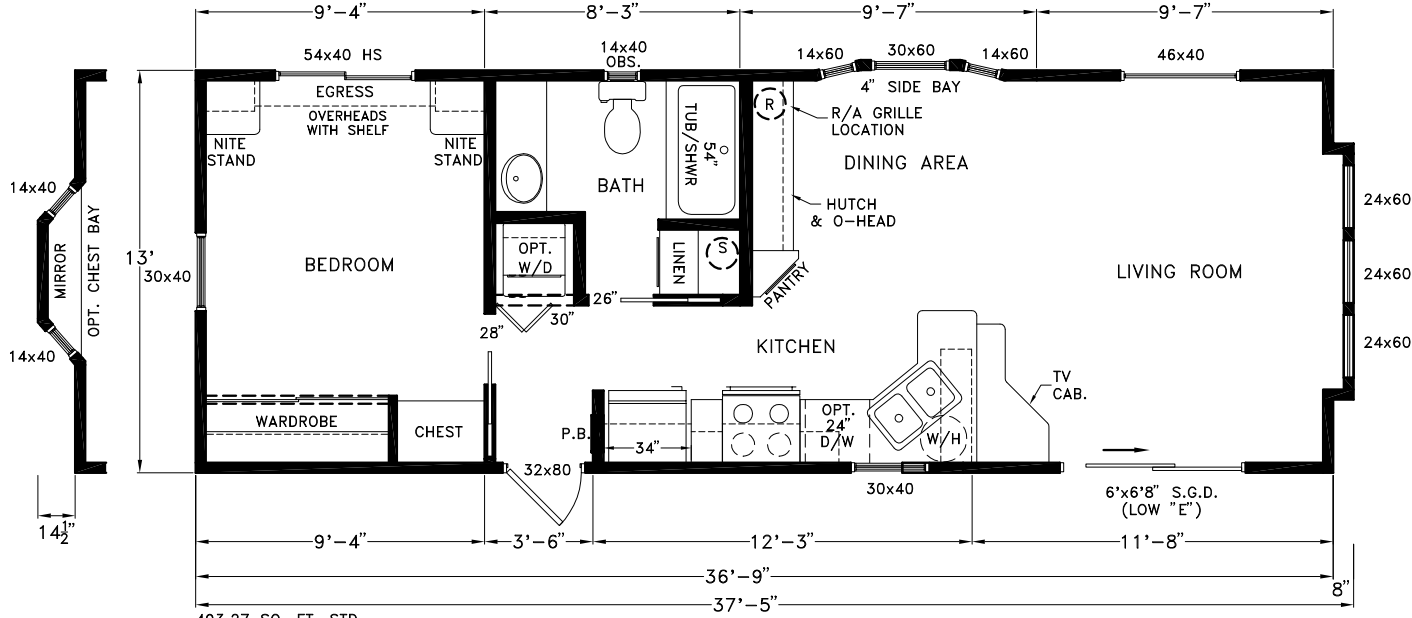

# Poinsett

Coastal Cottage Series

499 SQ. FT. (Approximate) 1 Bedroom, 1 Bath

Last Updated: 2-9-21

493.27 SQ. FT. STD.  
498.97 SQ. FT. W/OPT. CHEST BAY

Optional Stretched Version

**FACTORY EXPO HOME CENTERS**  
931 NW 37th Ave.  
Ocala, Florida 34475