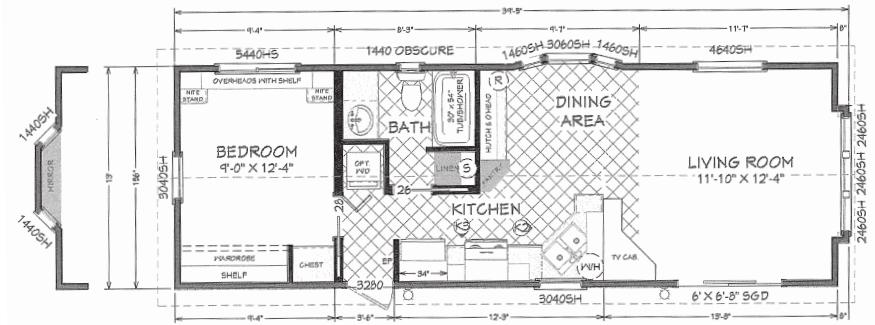

# Poinsett

Coastal Cottage Series

499 SQ. FT. (Approximate) 1 Bedroom, 1 Bath

Last Updated: 2-9-21

493.27 SQ. FT. STD.  
498.97 SQ. FT. W/OPT. CHEST BAY

Optional Stretched Version

**FACTORY EXPO HOME CENTERS**  
931 NW 37th Ave.  
Ocala, Florida 34475