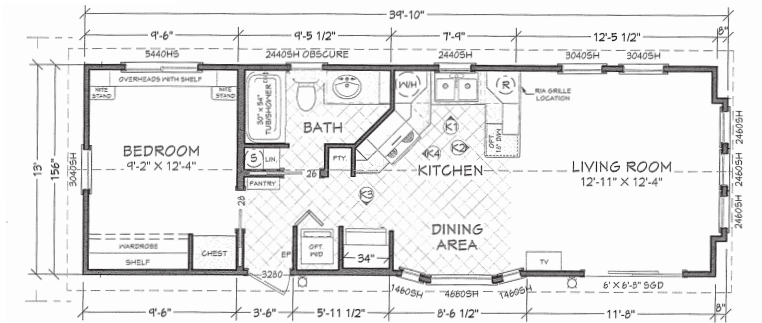

Seminole

Coastal Cottage Series

494 SQ. FT. (Approximate) 1 Bedroom, 1 Bath

Last Updated: 2-9-21

FACTORY EXPO HOME CENTERS
 931 NW 37th Ave.
 Ocala, Florida 34475

CE.ParkModelsDirect.com | 1-800-965-7521

IMPORTANT: Alta Cima Corp reserves the right to modify, cancel or substitute products or features of this event at any time without prior notice or obligation. Pictures and other promotional materials are representative and may depict or contain floor plans, square footages, elevations, options, upgrades, extra design features, decorations, floor coverings, specialty light fixtures, custom paint and wall coverings, window treatments, landscaping, sound and alarm systems, furnishings, appliances, and other designer/decorator features and amenities that are not included as part of the home and/or may not be available at all locations. Home, pricing and community information is subject to change, and homes to prior sale, at any time without notice or obligation. ©2020 Alta Cima Corp. All rights reserved.