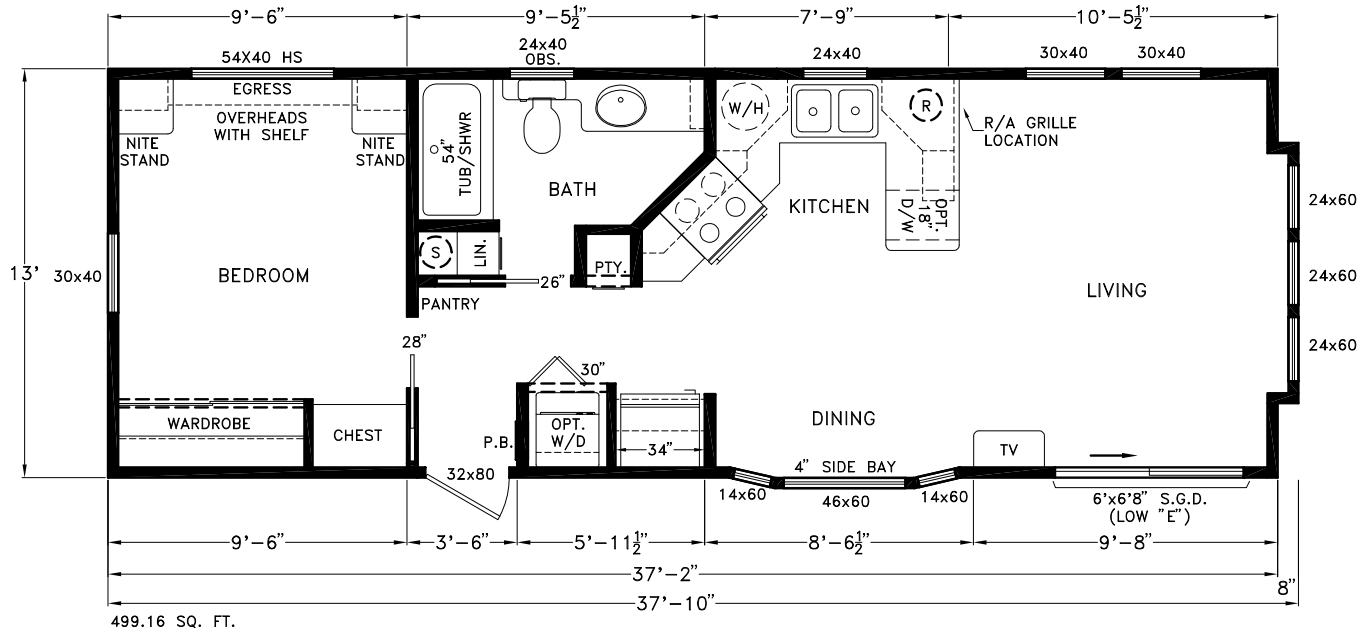

Seminole

Coastal Cottage Series

494 SQ. FT. (Approximate) 1 Bedroom, 1 Bath

Last Updated: 2-9-21

FACTORY EXPO HOME CENTERS
 931 NW 37th Ave.
 Ocala, Florida 34475

CE.ParkModelsDirect.com | 1-800-965-7521

IMPORTANT: Alta Cima Corp reserves the right to modify, cancel or substitute products or features of this event at any time without prior notice or obligation. Pictures and other promotional materials are representative and may depict or contain floor plans, square footages, elevations, options, upgrades, extra design features, decorations, floor coverings, specialty light fixtures, custom paint and wall coverings, window treatments, landscaping, sound and alarm systems, furnishings, appliances, and other designer/decorator features and amenities that are not included as part of the home and/or may not be available at all locations. Home, pricing and community information is subject to change, and homes to prior sale, at any time without notice or obligation. ©2020 Alta Cima Corp. All rights reserved.