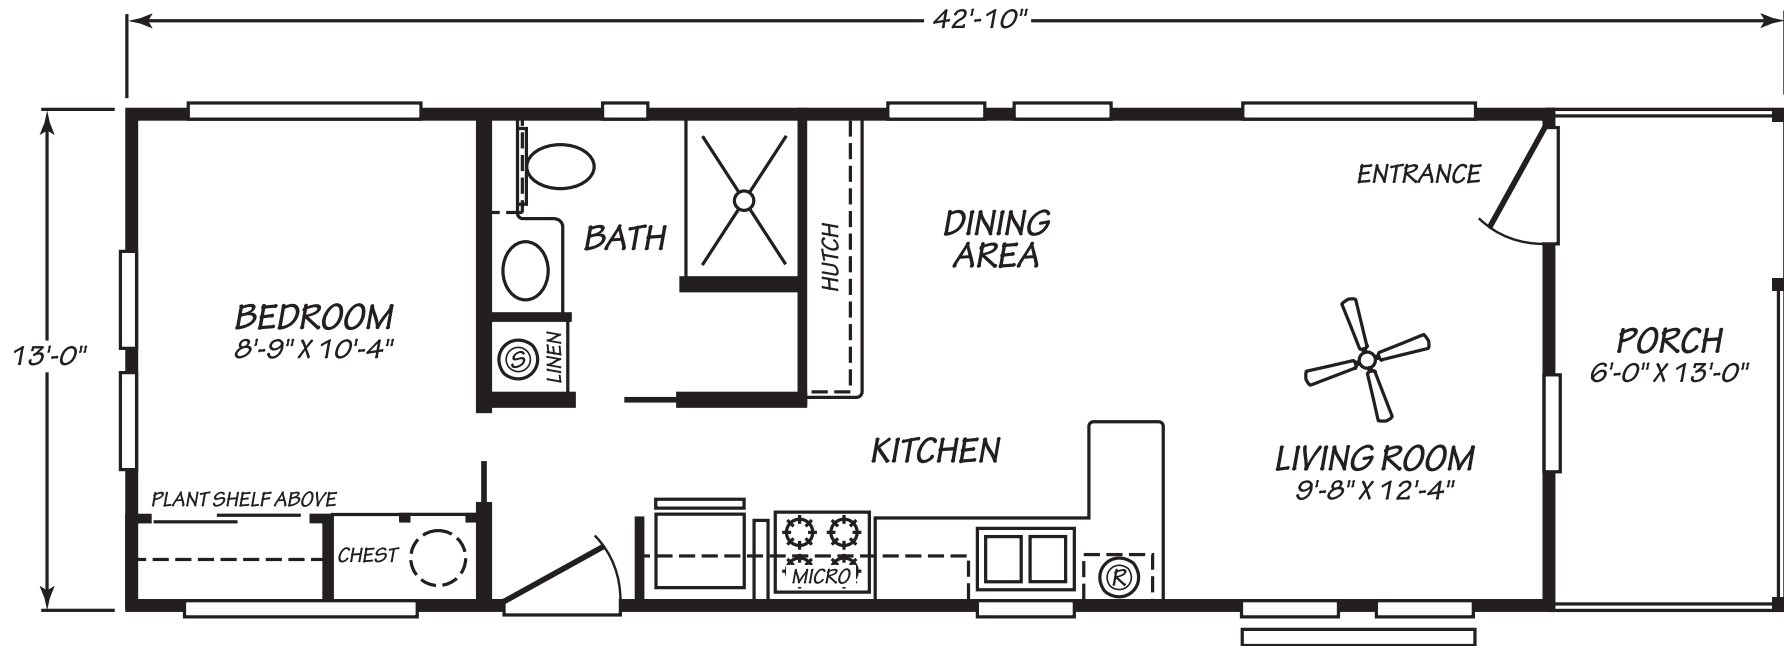

Sumatra

Hawk Series

478 SQ. FT. (Approximate) 1 Bedroom, 1 Bath

Last Updated: 4-2-24

FACTORY EXPO HOME CENTERS
931 NW 37th Ave.
Ocala, Florida 34475

MHFactoryDirect.com | 1-800-965-7521

IMPORTANT: Alta Cima Corp reserves the right to modify, cancel or substitute products or features of this event at any time without prior notice or obligation. Pictures and other promotional materials are representative and may depict or contain floor plans, square footages, elevations, options, upgrades, extra design features, decorations, floor coverings, specialty light fixtures, custom paint and wall coverings, window treatments, landscaping, sound and alarm systems, furnishings, appliances, and other designer/decorator features and amenities that are not included as part of the home and/or may not be available at all locations. Home, pricing and community information is subject to change, and homes to prior sale, at any time without notice or obligation. ©2020 Alta Cima Corp. All rights reserved.