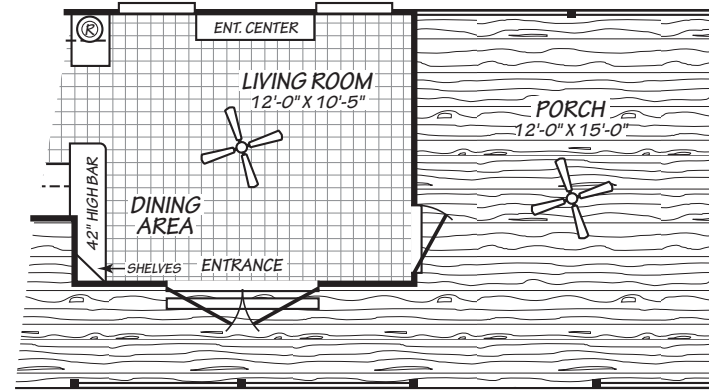

Tarrytown

Eagle Non-Loft Series

392 SQ. FT. (Approximate) 1 Bedroom, 1 Bath

Last Updated: 6-20-23

ALTERNATE LIVING ROOM

FACTORY EXPO HOME CENTERS
 931 NW 37th Ave.
 Ocala, Florida 34475

CE.ParkModelsDirect.com | 1-800-965-7521