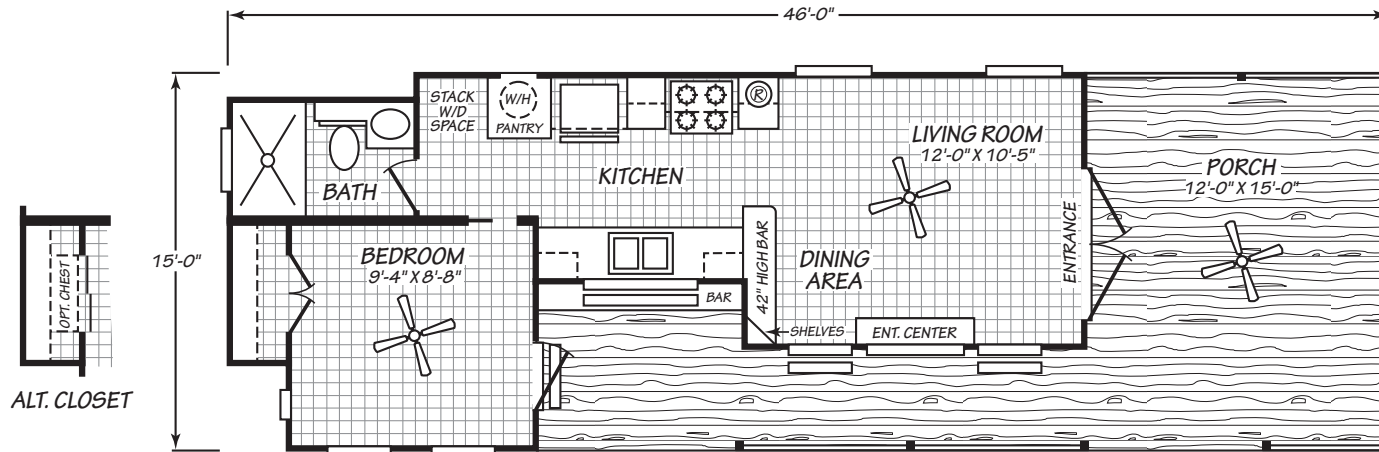

Tarrytown

Eagle Non-Loft Series

392 SQ. FT. (Approximate) 1 Bedroom, 1 Bath

Last Updated: 6-20-23

ALTERNATE LIVING ROOM

FACTORY EXPO HOME CENTERS
 931 NW 37th Ave.
 Ocala, Florida 34475

CE.ParkModelsDirect.com | 1-800-965-7521