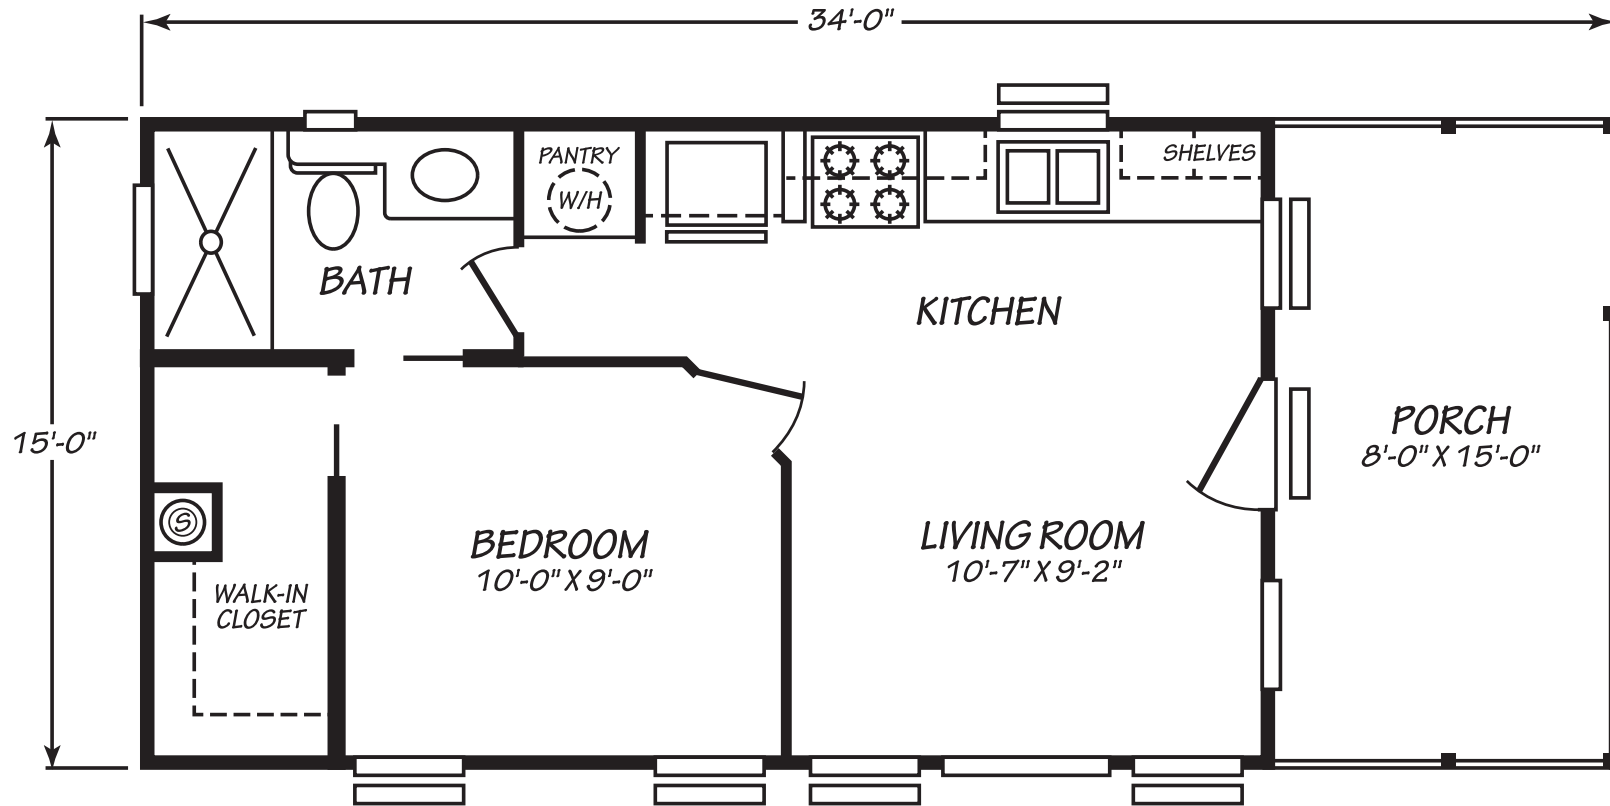

Wenden

Eagle Non-Loft Series

390 SQ. FT. (Approximate) 1 Bedroom, 1 Bath

Last Updated: 5-21-24

FACTORY EXPO HOME CENTERS
931 NW 37th Ave.
Ocala, Florida 34475

CE.ParkModelsDirect.com | 1-800-965-7521

IMPORTANT: Alta Cima Corp reserves the right to modify, cancel or substitute products or features of this event at any time without prior notice or obligation. Pictures and other promotional materials are representative and may depict or contain floor plans, square footages, elevations, options, upgrades, extra design features, decorations, floor coverings, specialty light fixtures, custom paint and wall coverings, window treatments, landscaping, sound and alarm systems, furnishings, appliances, and other designer/decorator features and amenities that are not included as part of the home and/or may not be available at all locations. Home, pricing and community information is subject to change, and homes to prior sale, at any time without notice or obligation. ©2020 Alta Cima Corp. All rights reserved.