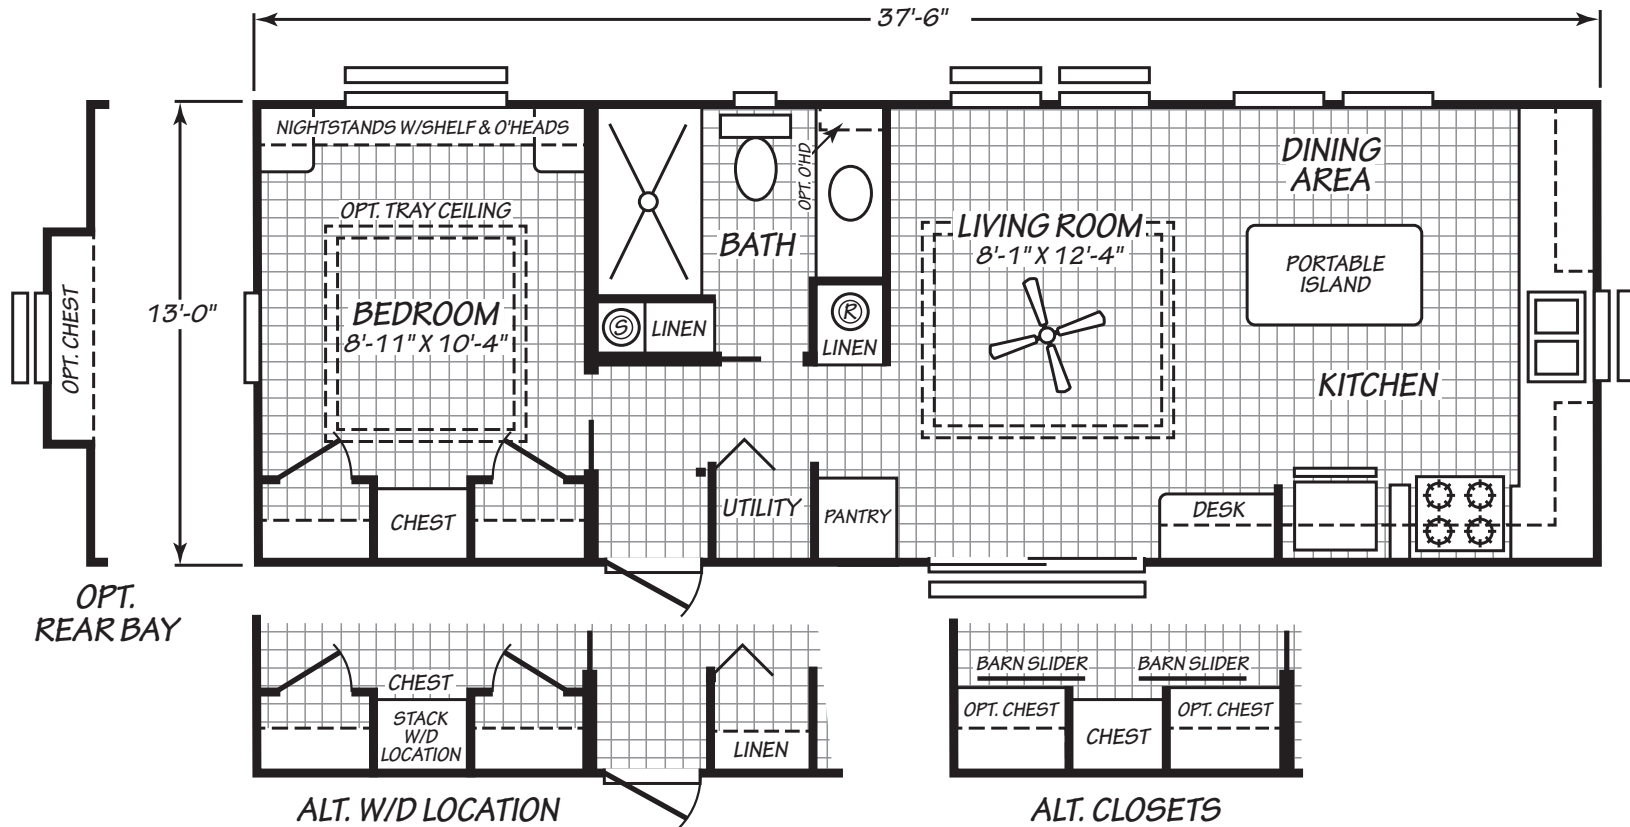

Winegard

Hawk Elite Series

493 SQ. FT. (Approximate) 1 Bedroom, 1 Bath

Last Updated: 6-20-23

FACTORY EXPO HOME CENTERS
 931 NW 37th Ave.
 Ocala, Florida 34475

CE.ParkModelsDirect.com | 1-800-965-7521

IMPORTANT: Alta Cima Corp reserves the right to modify, cancel or substitute products or features of this event at any time without prior notice or obligation. Pictures and other promotional materials are representative and may depict or contain floor plans, square footages, elevations, options, upgrades, extra design features, decorations, floor coverings, specialty light fixtures, custom paint and wall coverings, window treatments, landscaping, sound and alarm systems, furnishings, appliances, and other designer/decorator features and amenities that are not included as part of the home and/or may not be available at all locations. Home, pricing and community information is subject to change, and homes to prior sale, at any time without notice or obligation. ©2020 Alta Cima Corp. All rights reserved.