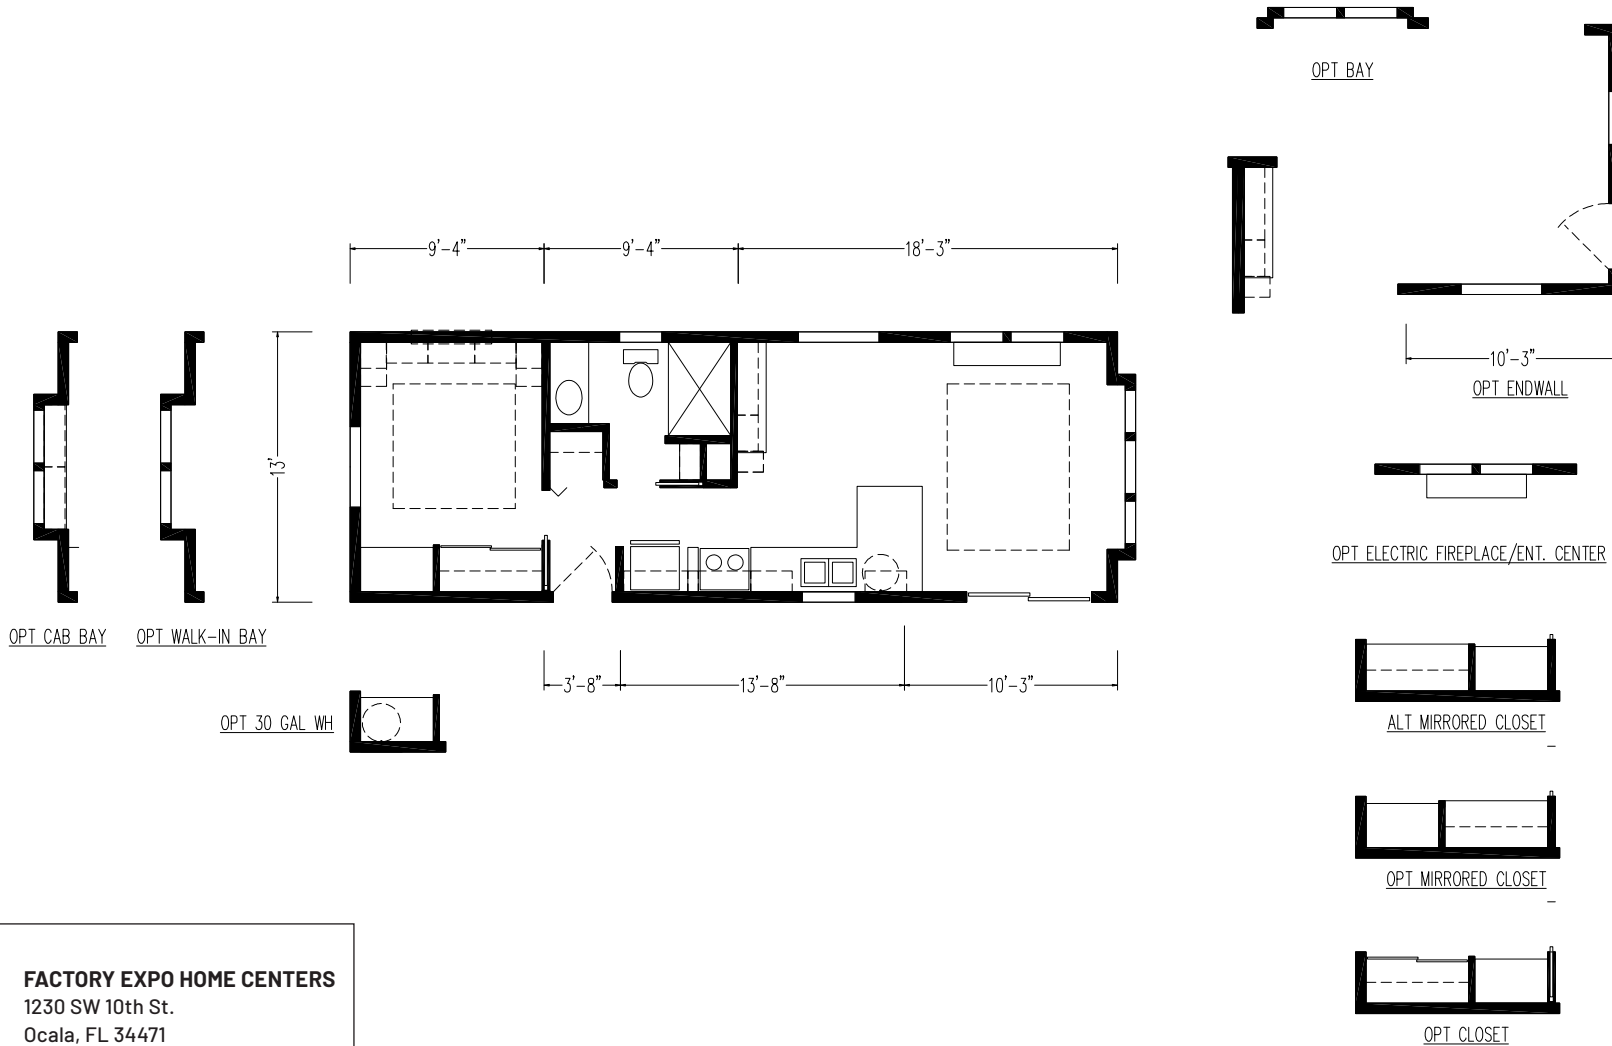

Bahia

Palm Bay Elite Series

478 SQ. FT. (Approximate) 1 Bedroom, 1 Bath

Last Updated: 5-19-22

FACTORY EXPO HOME CENTERS
1230 SW 10th St.
Ocala, FL 34471

FloridaFactoryDirect.com | 1-800-748-2654

IMPORTANT: Alta Cima Corp reserves the right to modify, cancel or substitute products or features of this event at any time without prior notice or obligation. Pictures and other promotional materials are representative and may depict or contain floor plans, square footages, elevations, options, upgrades, extra design features, decorations, floor coverings, specialty light fixtures, custom paint and wall coverings, window treatments, landscaping, sound and alarm systems, furnishings, appliances, and other designer/decorator features and amenities that are not included as part of the home and/or may not be available at all locations. Home, pricing and community information is subject to change, and homes to prior sale, at any time without notice or obligation. ©2020 Alta Cima Corp. All rights reserved.