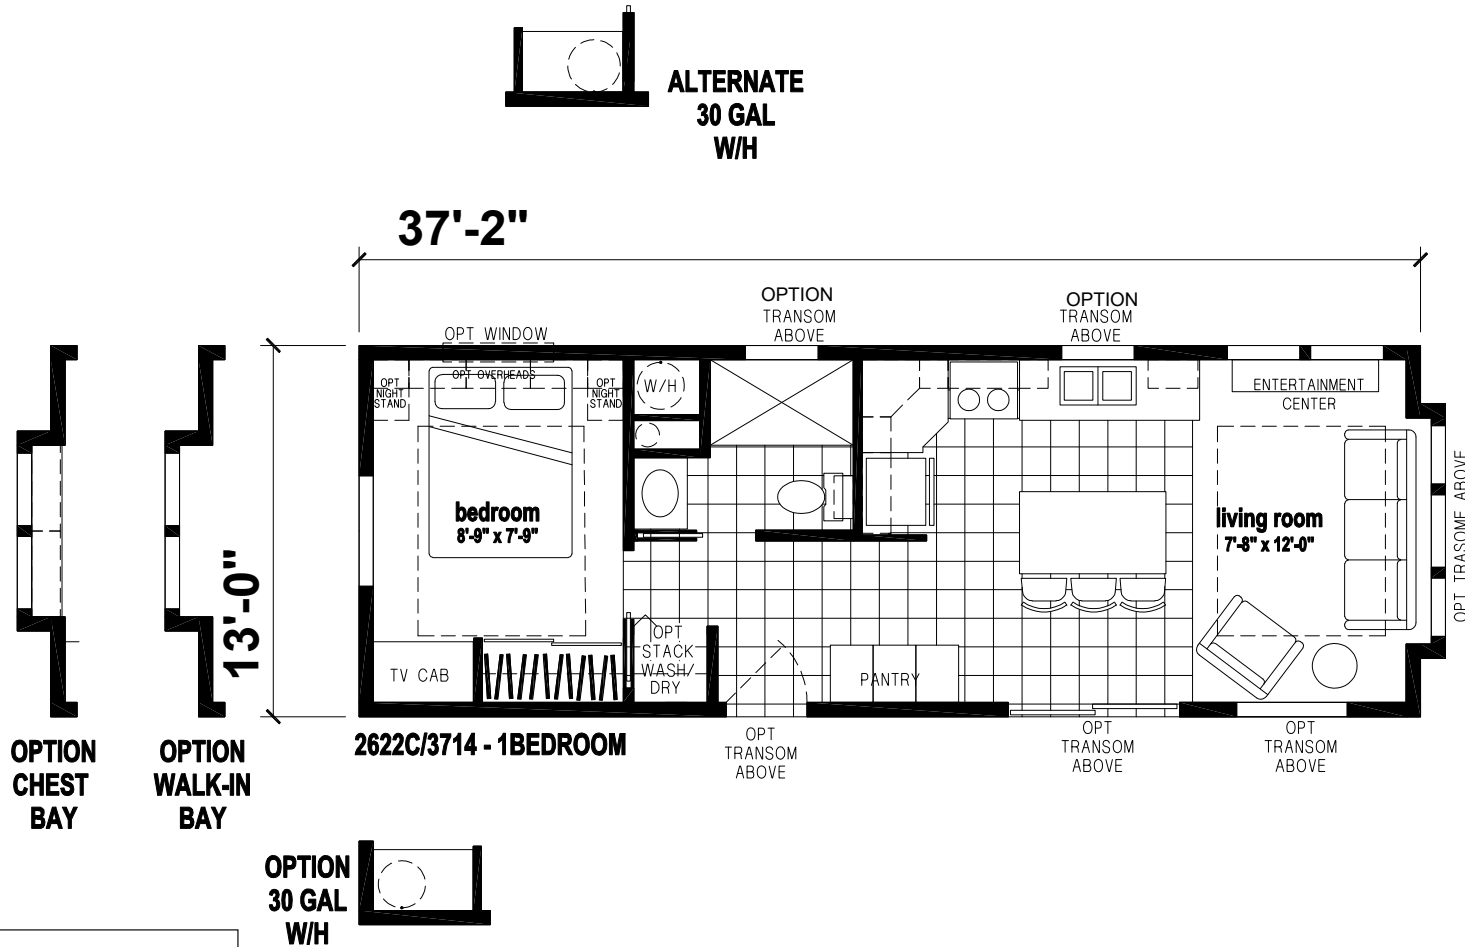

# Castano

Palm Bay Park Model Series

481 SQ. FT. (Approximate) 1 Bedroom, 1 Bath

**Park Models**  
"Factory Direct Value" **DIRECT**

Last Updated: 6-6-22

**FACTORY EXPO HOME CENTERS**  
1230 SW 10th St.  
Ocala, FL 34471