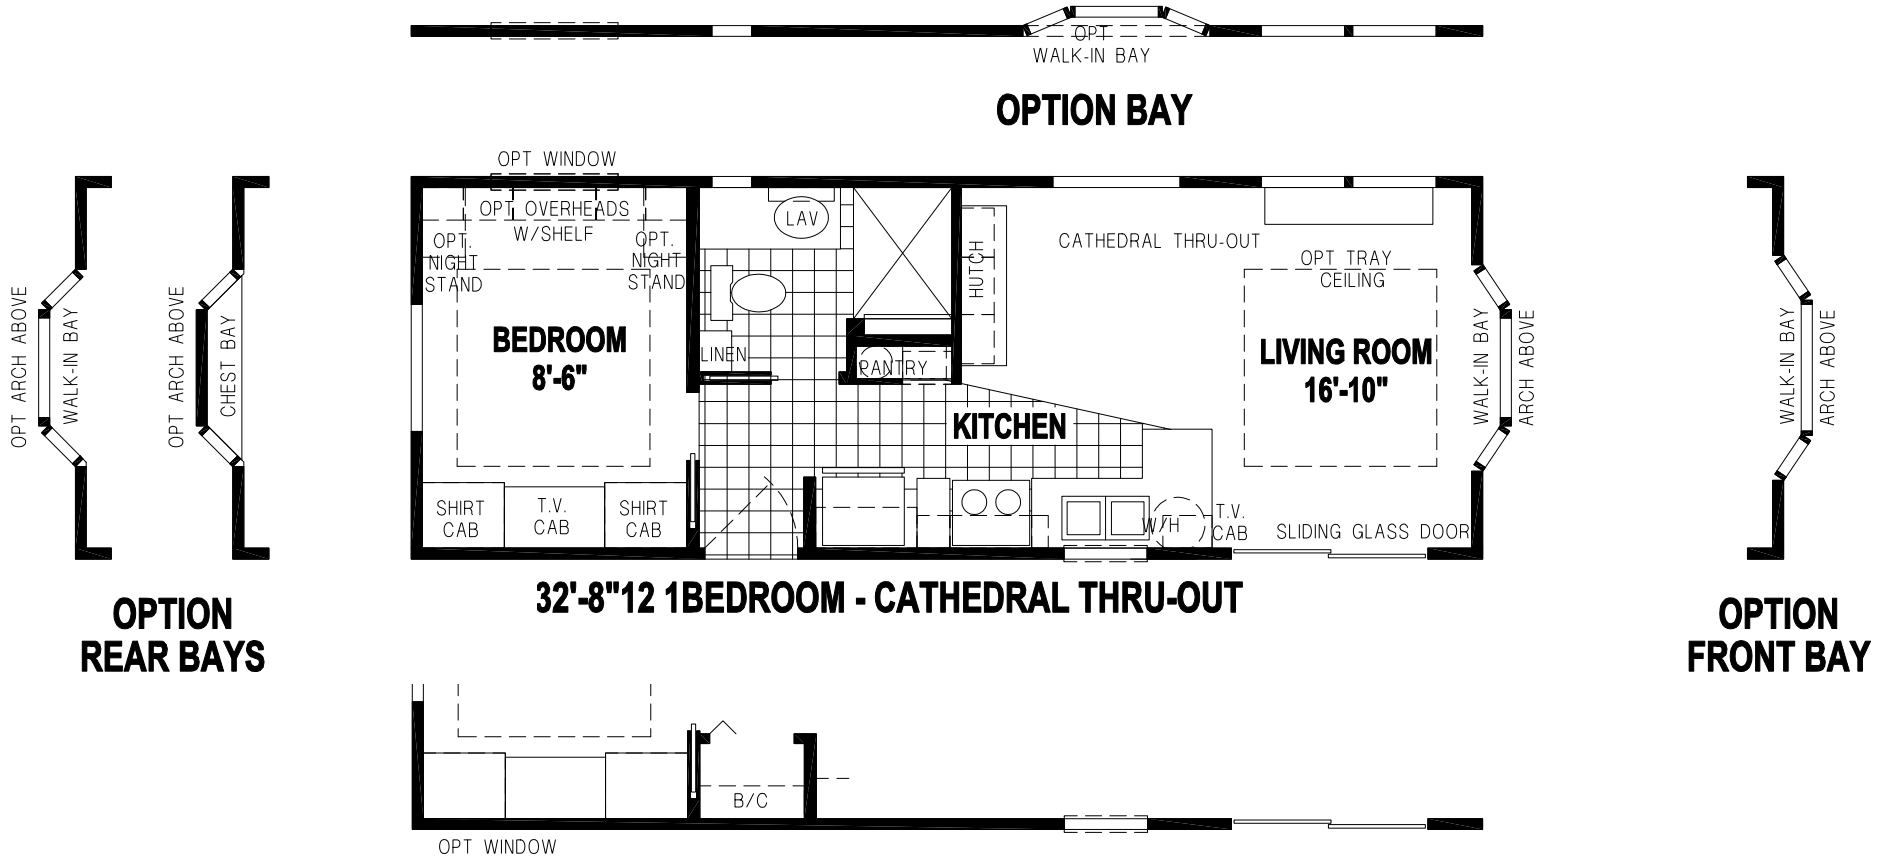

Emerson

Shore Park RV Series

391 SQ. FT. (Approximate) 1 Bedroom, 1 Bath

Park Models
"Factory Direct Value" **DIRECT**

Last Updated: 1-20-21

FACTORY EXPO HOME CENTERS
1230 SW 10th St.
Ocala, FL 34471

OPTION ENTRY