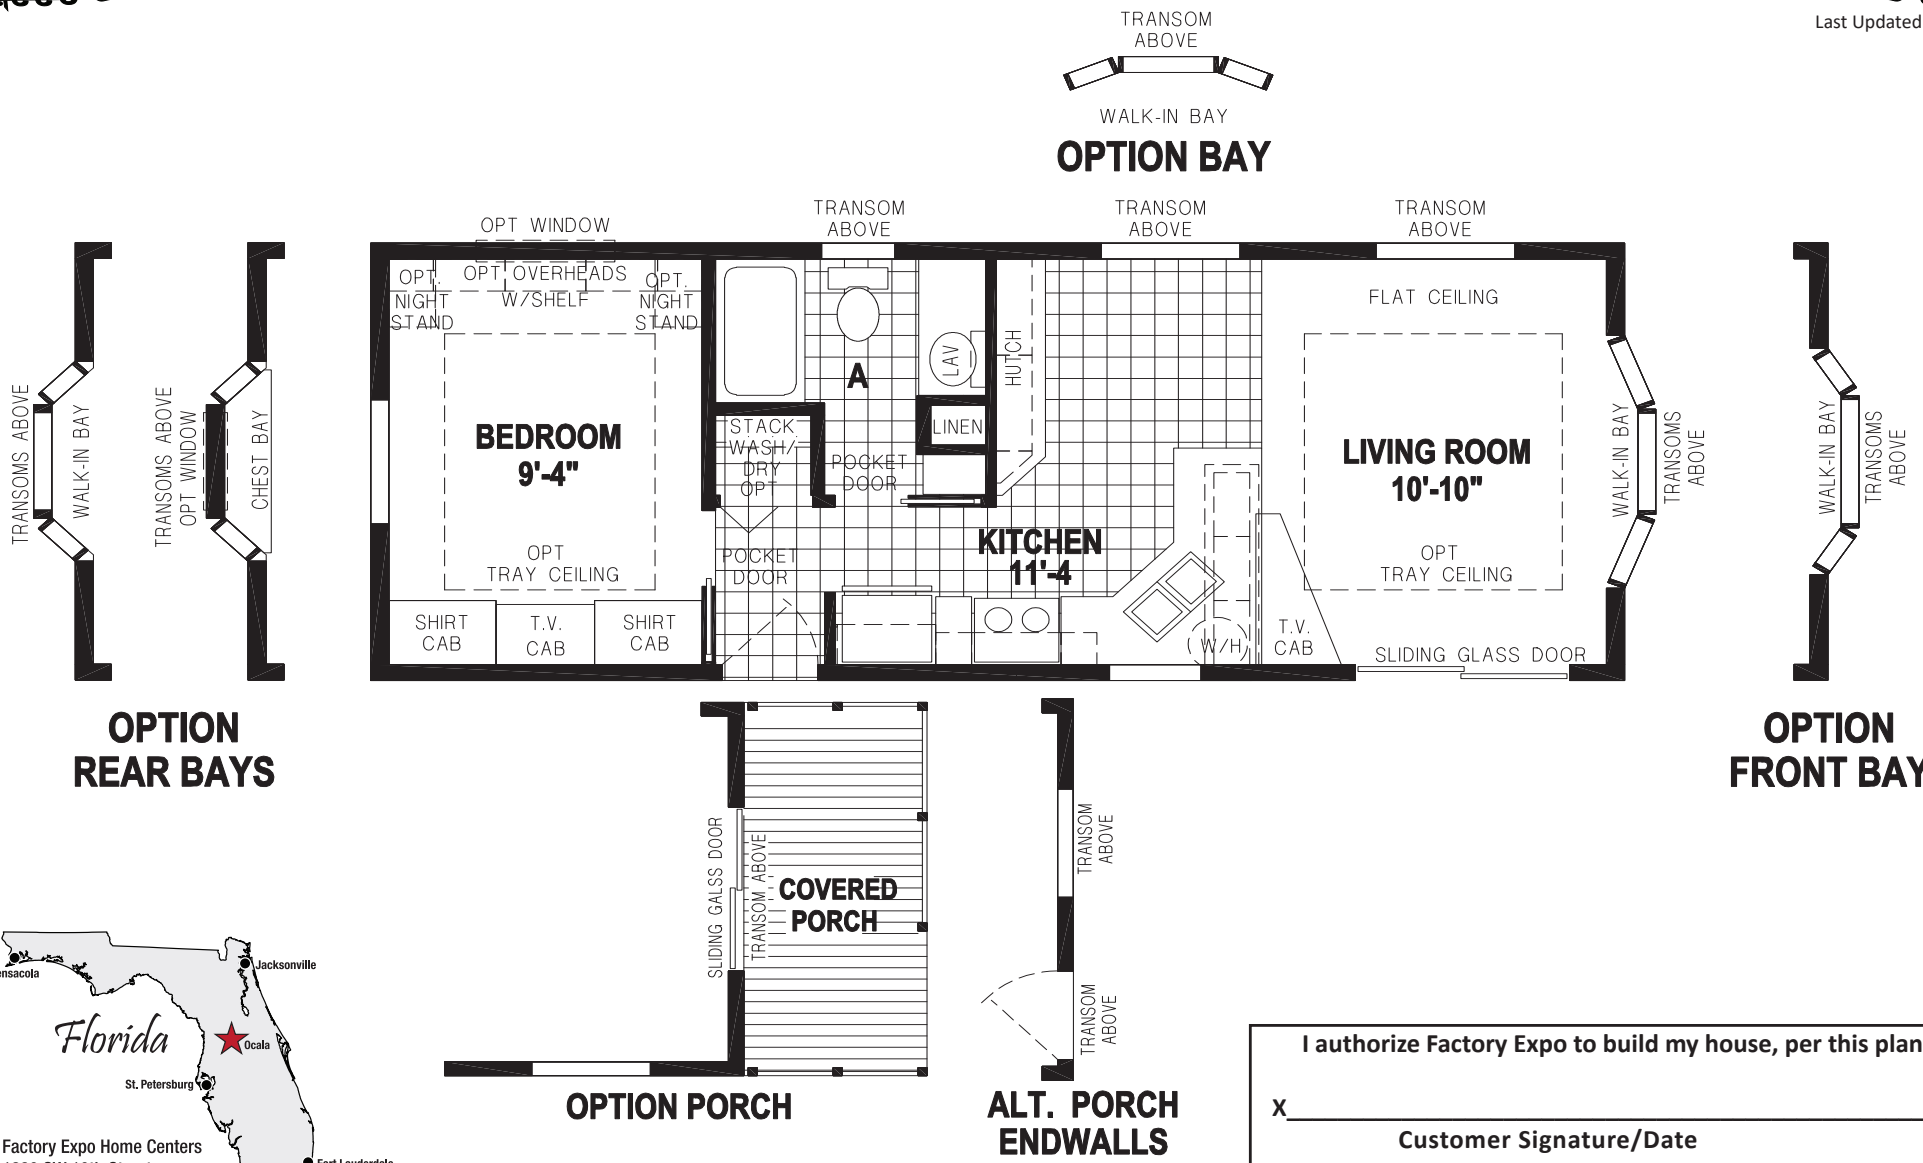

Oliver

Shore Park HUD Series

Factory Expo

"Factory Direct Value" HOME CENTERS

1 Bedroom, 1 Bath
Approx. 478 Sq. Ft.
Park Model - HUD Code

Last Updated: 3-23-18

Factory Expo Home Centers
 1230 SW 10th Street
 Ocala, Florida 34471