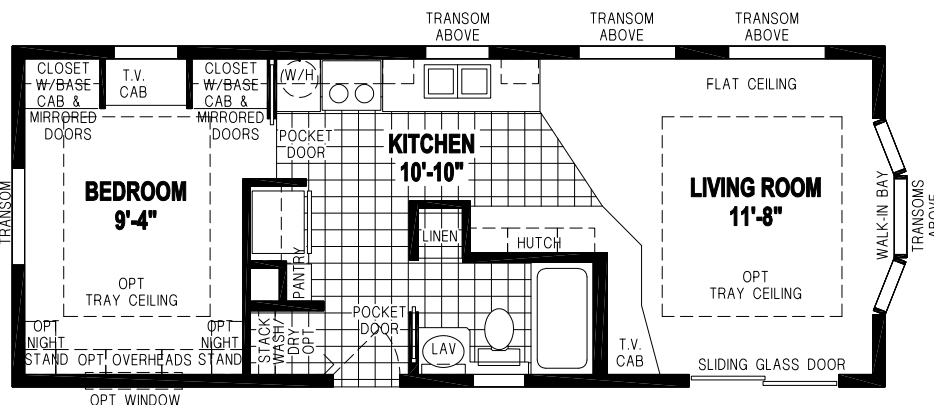

# Factory Expo

"Factory Direct Value" HOME CENTERS

1 Bedroom, 1 Bath  
Approx. 499 Sq. Ft.  
Park Model - HUD Code

Last Updated: 10-25-19

**OPTION BAY**

**OPTION REAR BAYS**

**3105D/3514 1BEDROOM**

**OPTION FRONT BAY**

**ALT. PORCH ENDWALLS**

**OPTION PORCH**

Factory Expo Home Centers  
1230 SW 10th Street  
Ocala, Florida 34471

1-800-959-3649

OC.ParkModelsDirect.com

1-800-959-3649

OC.ParkModelsDirect.com

Important: Due to our policy of constant improvement, all information in our brochures may vary from actual home. The right is reserved to make changes at any time, without notice or obligation, in colors, materials, specifications, processes, and models. All dimensions and square footage calculations are nominal and approximate figures. Please check with your sales person for specific and current information.