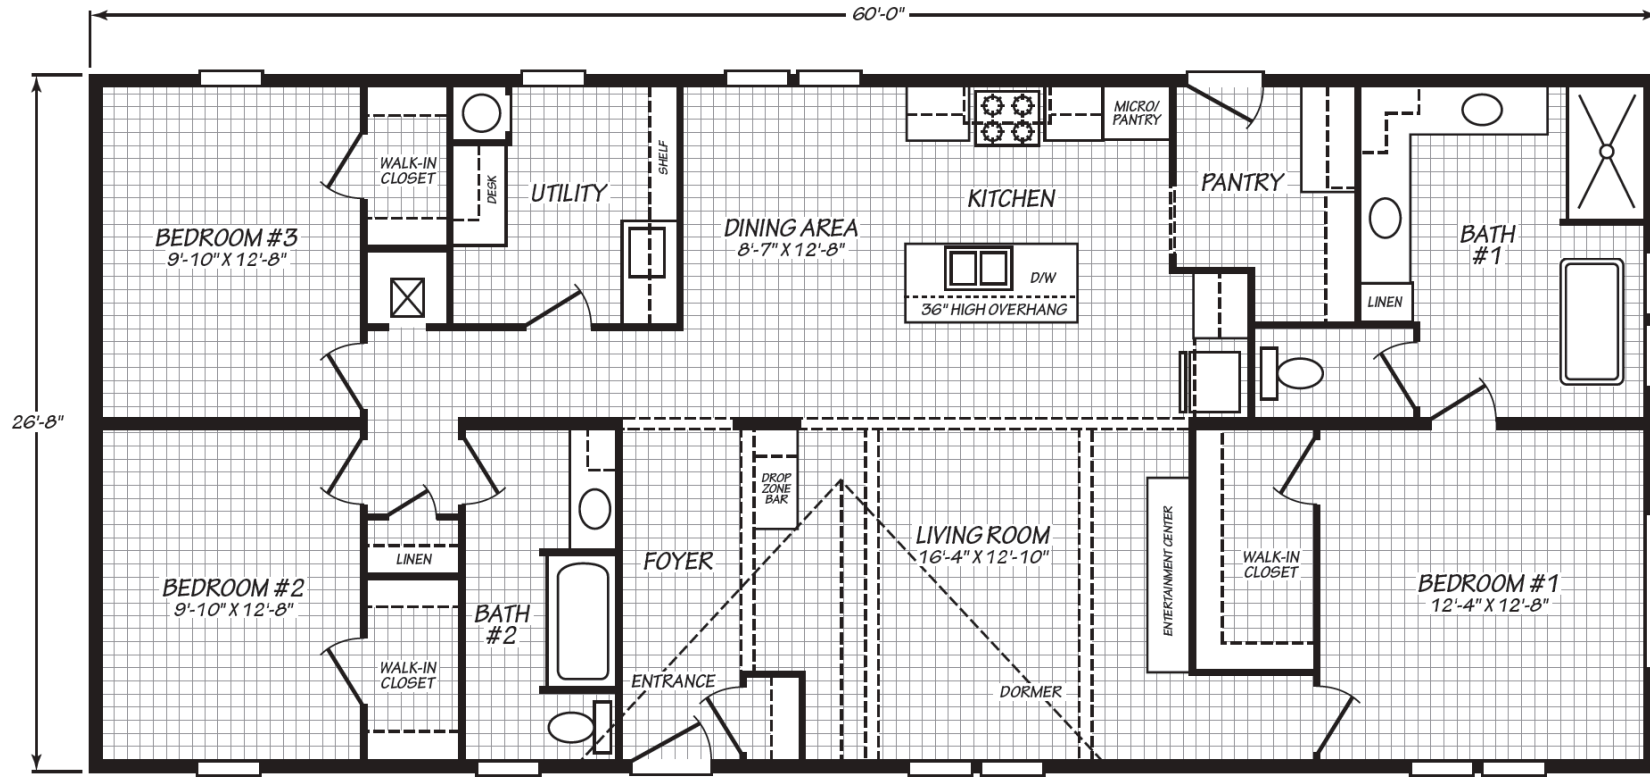

# Brooks

Blue Ridge Multi-Wide Series

1600 SQ. FT. (Approximate) 3 Bedroom, 2 Bath

Last Updated: 2-12-25

**FACTORY EXPO HOME CENTERS**  
 90 Weaver Street  
 Rocky Mount, VA 24151

**FactoryExpoMobileHomes.com | 1-800-574-8523**