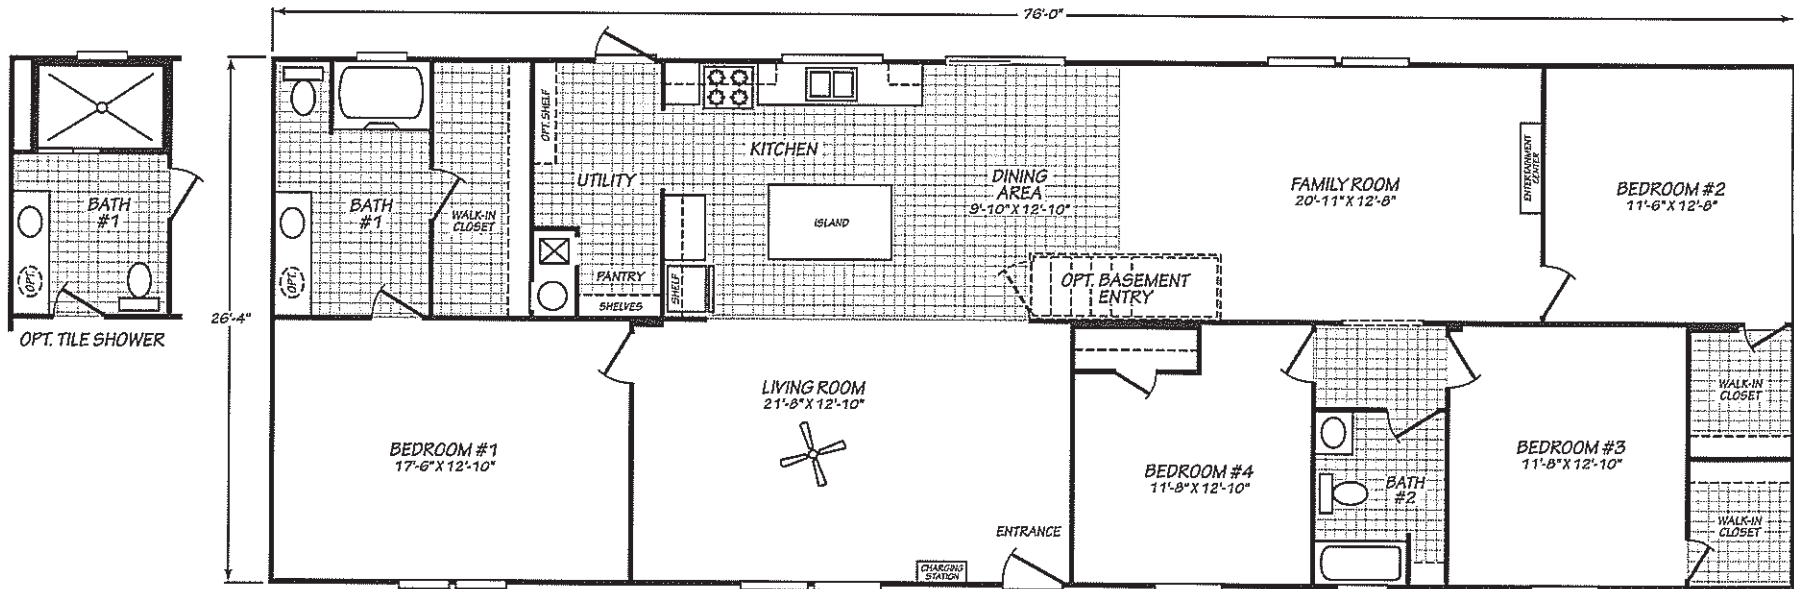

# Callaway

Blue Ridge Multi-Wide Series

2,001 SQ. FT. (Approximate) 4 Bedroom, 2 Bath

Last Updated: 12-6-23

**FACTORY EXPO HOME CENTERS**  
 90 Weaver Street  
 Rocky Mount, VA 24151

**FactoryExpoMobileHomes.com | 1-800-574-8523**