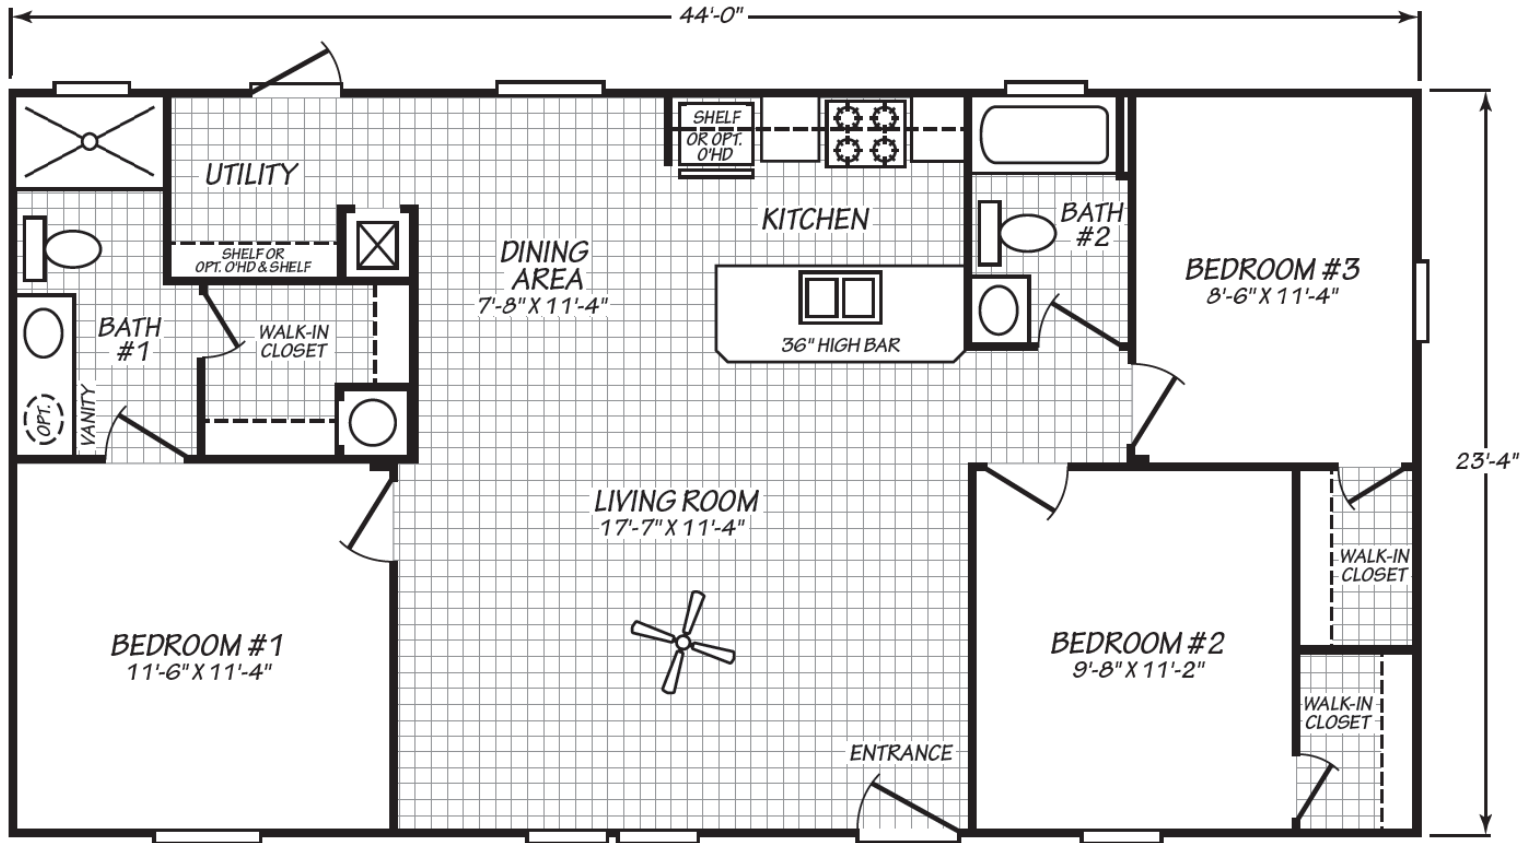

# Capron

Blue Ridge Multi-Wide Series

1,027 SQ. FT. (Approximate) 3 Bedroom, 2 Bath

Last Updated: 3-22-24

**FACTORY EXPO HOME CENTERS**  
 90 Weaver Street  
 Rocky Mount, VA 24151

**FactoryExpoMobileHomes.com | 1-800-574-8523**