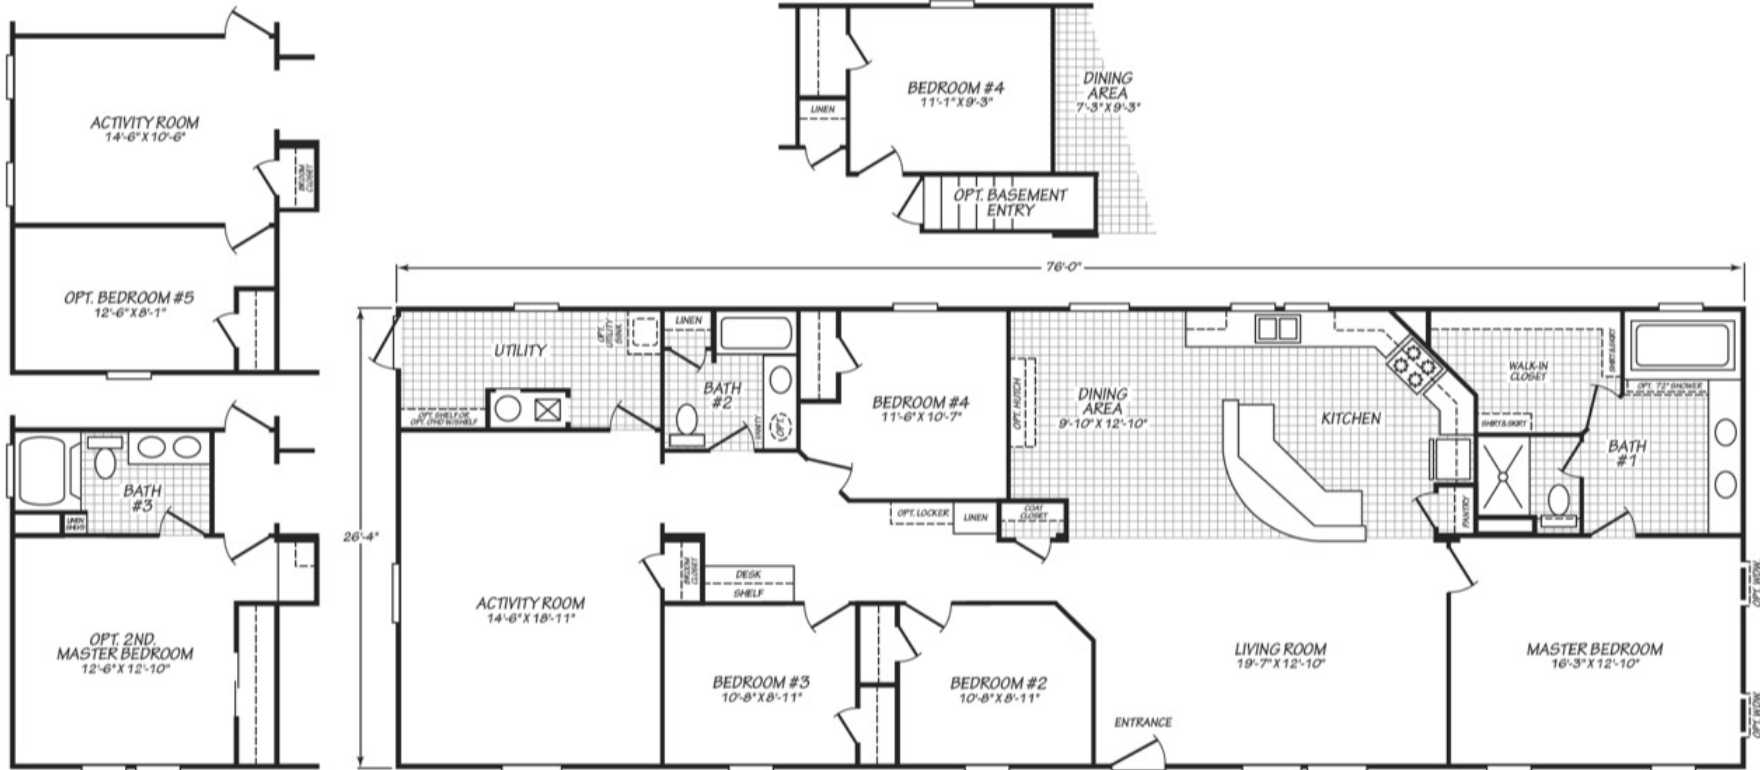

Clintwood

Blue Ridge Multi-Wide Series

Factory Expo

"Factory Direct Pricing" HOME CENTERS

4 Bedrooms, 2 Baths
Approx. 2,001 Sq. Ft.

Last Updated: 8-1-19

Factory Expo Home Centers
90 Weaver Street
Rocky Mount, Virginia 24151