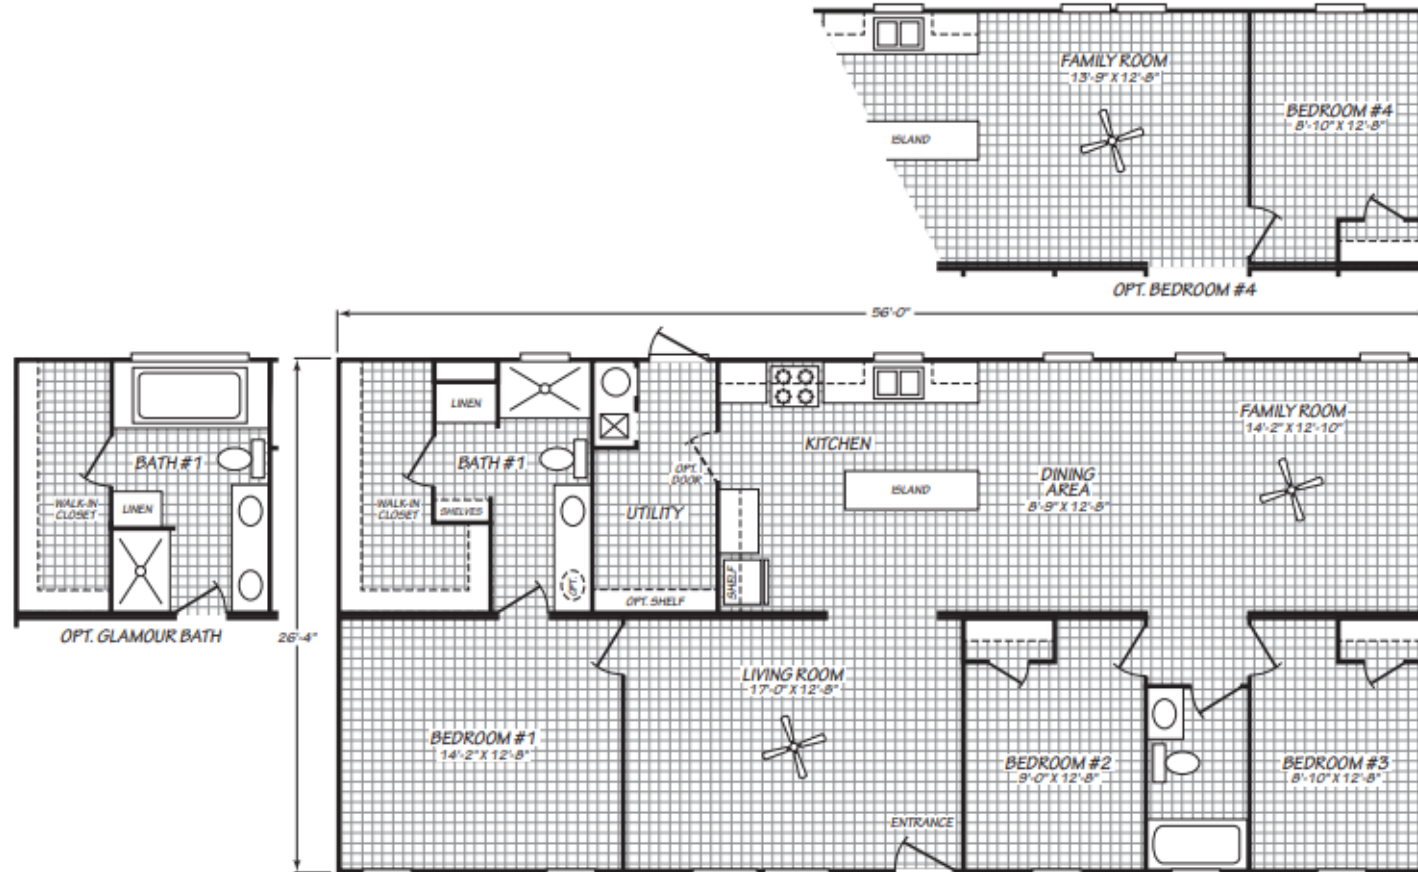

Coburg

Blue Ridge Multi-Wide Series

1,474 SQ. FT. (Approximate) 3 Bedroom, 2 Bath

Last Updated: 3-13-24

FACTORY EXPO HOME CENTERS
 90 Weaver Street
 Rocky Mount, VA 24151

FactoryExpoMobileHomes.com | 1-800-574-8523