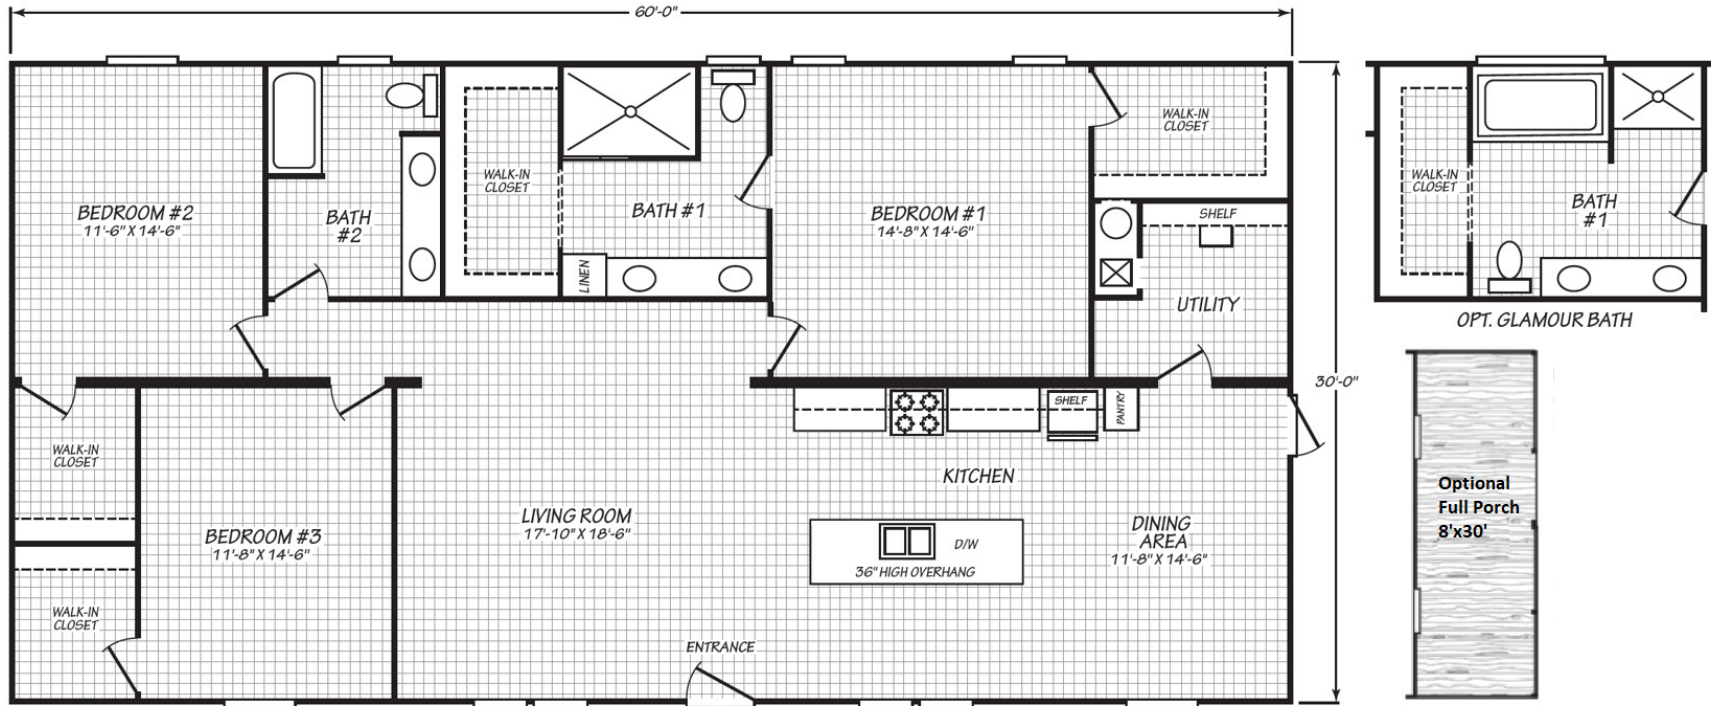

Fisherville

Blue Ridge Multi-Wide Series

1,800 SQ. FT. (Approximate) 3 Bedroom, 2 Bath

Last Updated: 12-6-23

FACTORY EXPO HOME CENTERS
 90 Weaver Street
 Rocky Mount, VA 24151

FactoryExpoMobileHomes.com | 1-800-574-8523