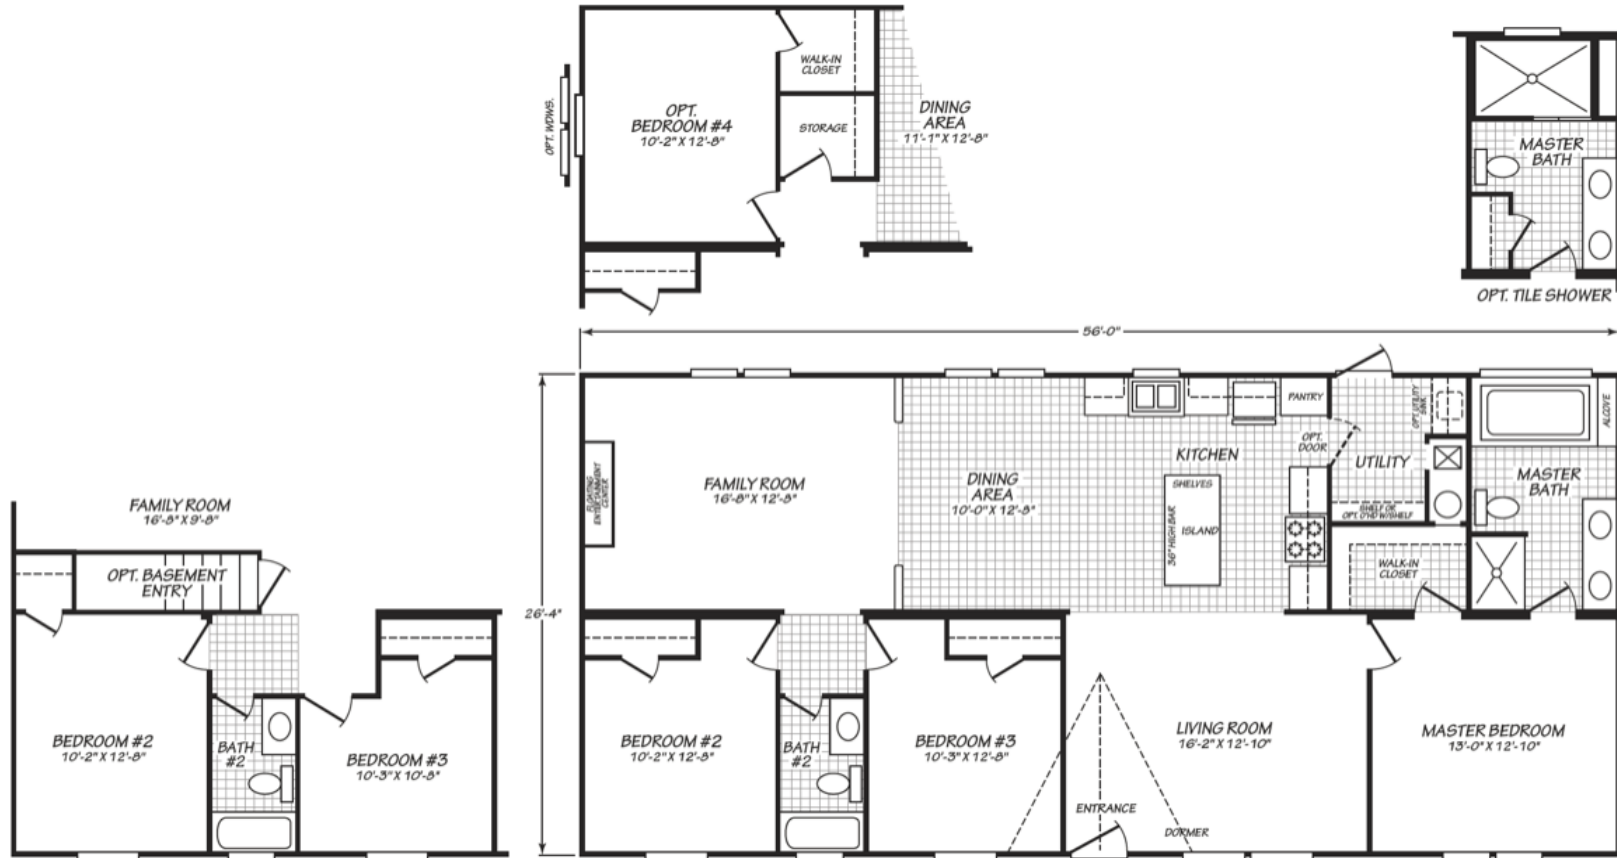

# Goose Creek

Blue Ridge Multi-Wide Series

# Factory Expo

"Factory Direct Pricing" HOME CENTERS

3 Bedrooms, 2 Baths, Den  
Approx. 1,474 Sq. Ft.

Last Updated: 8-1-19

Factory Expo Home Centers  
90 Weaver Street  
Rocky Mount, Virginia 24151

For Detailed Directions See Map On Our Website